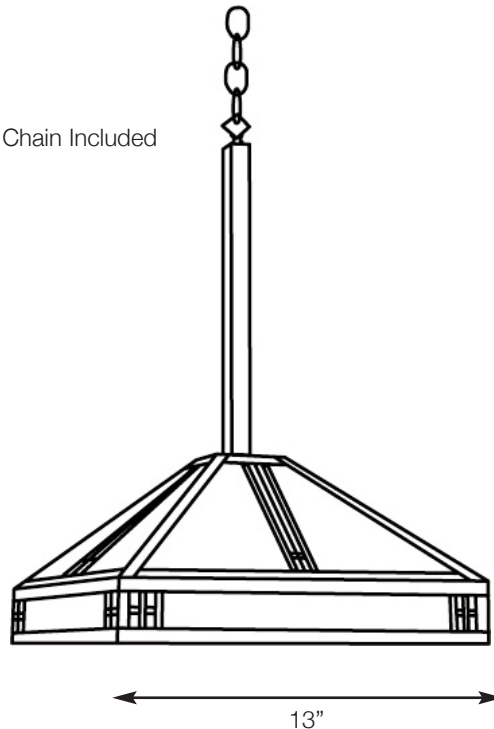

# SPJ42-04A

Pendant

18" Solid Brass Chain Included

Mounting Canopy

5"

20"

5" Canopy

<b>MODEL:</b>	SPJ42-04A
<b>MATERIAL :</b>	Solid Brass
<b>FINISH :</b>	Specify
<b>GLASS :</b>	Specify
<b>ELECTRICAL :</b>	120v
<b>SOCKET :</b>	(4) Medium Base
<b>LAMP :</b>	60w Max.
<b>FLUORESCENT OPTIONS :</b>	PL-13W, PLT-26W, PLT-32W, PLT-42W
<b>MOUNTING :</b>	Pendant Mount

DRAWN BY: MMC

BASE DESIGN: SPJ

DATE: 01-10-10