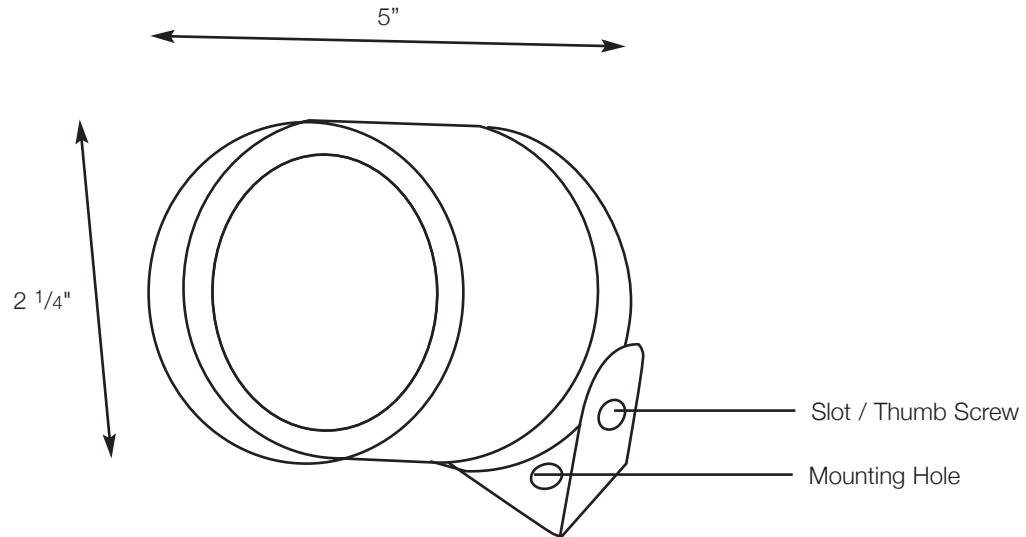

SPJ21-06

Directional Down Light

MODEL: SPJ21-06
MATERIAL : Solid Brass or Copper
FINISH : Specify
ELECTRICAL : 12v
SOCKET : Bi-Pin
LAMP : MR-16 35W Max. (not included)
MOUNTING : Bracket Mount

DRAWN BY: MMC