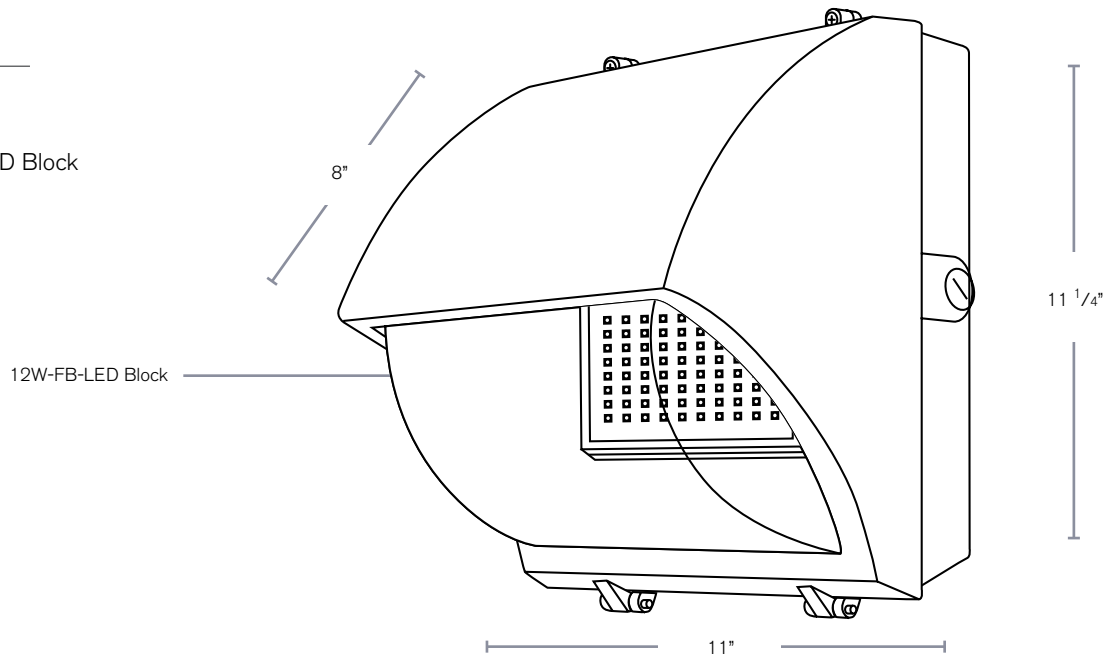

## SPECIFICATION FEATURES

Model: **SPJ-WP111**

- Finish:** Our naturally etched finishes will withstand the test of time. All finishes are individually treated insuring consistency. Our meticulous application results in a fixture that truly becomes "a one of a kind".
- Electrical:** Available in 9v-18v, 120v & 277v
- Labels:** ETL Standard Wet Label  
C-ETL

### LED Wall Pack

#### DESCRIPTION

- Model#:** SPJ-WP111
- Material:** Aluminum
- Lamp:** 12W-FB-LED Block
- Lumens:** 1400
- Color Temp:** 4000 k
- Electrical:** 120V, 277V