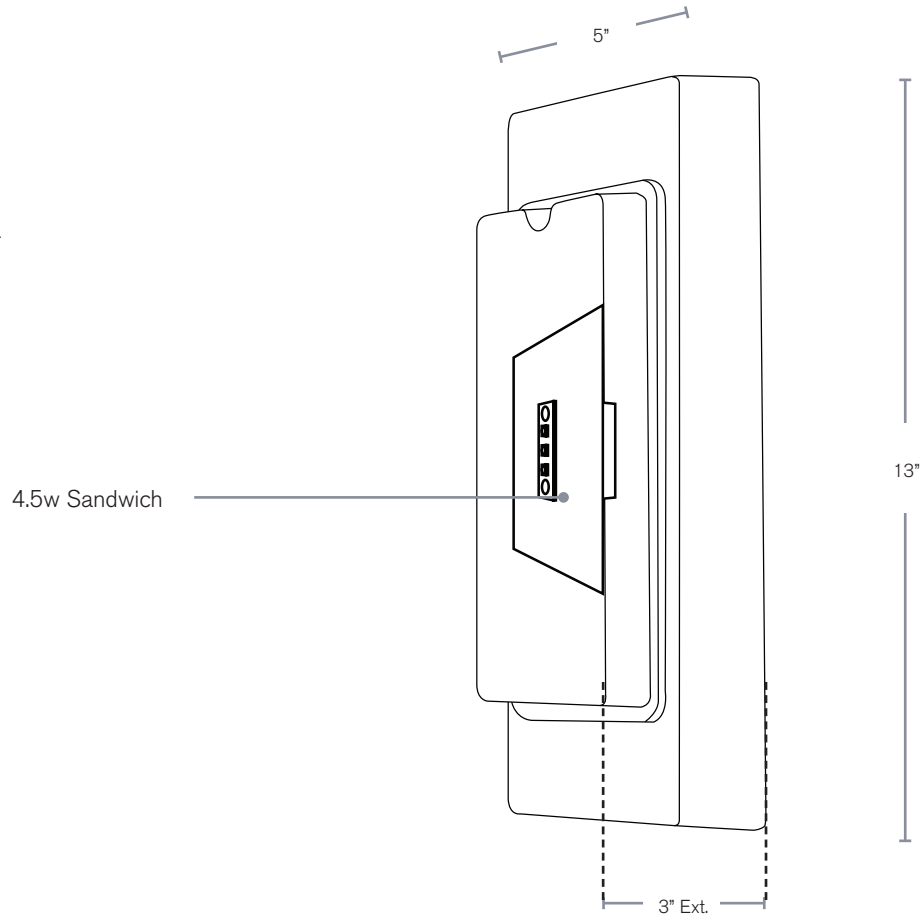

Forever Bright

SPECIFICATION FEATURES

Model: **SPJ-WP105**

- Finish:** Our naturally etched finishes will withstand the test of time. All finishes are individually treated insuring consistency. Our meticulous application results in a fixture that truly becomes "a one of a kind".
- Electrical:** Available in 9v-18v, 120v & 277v
- Labels:** ETL Standard Wet Label
C-ETL

LED Wall Pack

DESCRIPTION

- Model#:** SPJ-WP105
- Material:** Aluminum
- Lamp:** 4.5w Sandwich
- Lumens:** 250
- Color Temp:** 3000 k
- Electrical:** 12v or 120v

ORDERING INFORMATION

Model#	Finishes	Lumens	Color Temp.	Electrical
SPJ-WP105	PCB	250	3000K	120V
SPJ-WP105	PCB = Powder Coat Black PCBR= Powder Coat Bronze PCW = Powder Coat White	3000K 4000K 5000K	120V 12V	