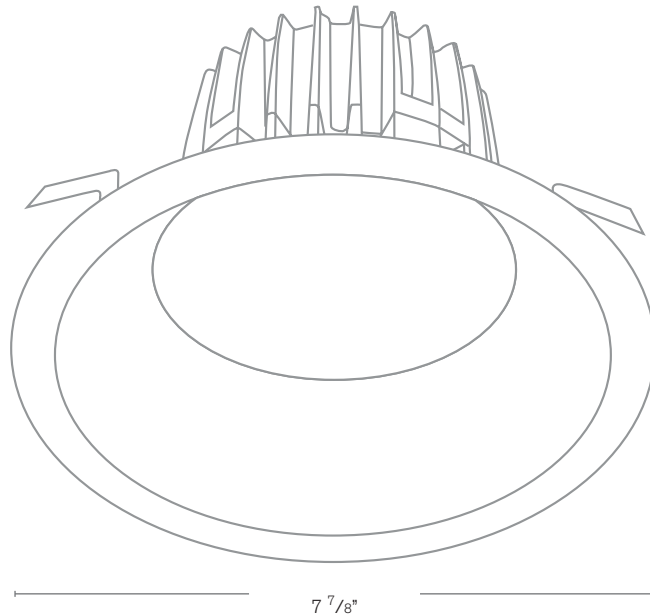

Forever Bright

SPECIFICATION FEATURES

Model: **SPJ-RC10-7**
Finish: Powder Coat White

- Finish:** Our naturally etched finishes will withstand the test of time. All finishes are individually treated insuring consistency. Our meticulous application results in a fixture that truly becomes "a one of a kind".
- Electrical:** Available in 120V
- Labels:** ETL Standard Wet Label
C-ETL

Recessed Ceiling

DESCRIPTION

- Model#:** SPJ-RC10-5
- Material:** Solid Brass
- Electrical:** 120V
- Engine:** 10W LED Dimmable
- Lumens:** 595
- Color Temp:** 3000K
- Optic:** Spot, Flood, Wide Flood, Wide Angle Flood
- Mounting:** Recessed
- LED:** Nichia

7 7/8"

Custom Trim Kit Sizes Available!

Wet Listed

ORDERING INFORMATION

Model#	Finishes	Wattage	Optics	Lumens	Color Temp.	Electrical
SPJ-RC10-7	PCW	10W	FLOOD	595	3000K	120V

- V = Verde
- M = Moss
- AG = Aged Brass
- MBR = Matte Bronze
- RC = Raw Copper
- GM = Gun Metal
- B = Black
- R = Rusty
- PVDP = PVD Polished
- PCW = Powder Coat White