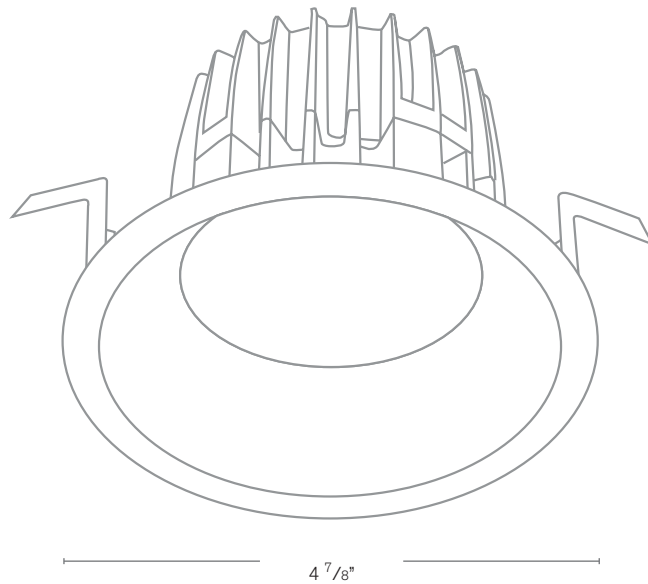

Forever Bright

SPECIFICATION FEATURES

Model: **SPJ-RC10-5**
Finish: Raw Copper

- Finish:** Our naturally etched finishes will withstand the test of time. All finishes are individually treated insuring consistency. Our meticulous application results in a fixture that truly becomes "a one of a kind".
- Electrical:** Available in 120V
- Labels:** ETL Standard Wet Label
C-ETL

Recessed Ceiling

DESCRIPTION

- Model#:** SPJ-RC10-5
- Material:** Solid Brass
- Electrical:** 120V
- Engine:** 10W LED Dimmable
- Lumens:** 595
- Color Temp:** 3000K
- Optic:** Spot, Flood, Wide Flood, Wide Angle Flood
- Mounting:** Recessed
- LED:** Nichia

4 7/8"

Custom Trim Kit Sizes Available!

Wet Listed

ORDERING INFORMATION

Model#	Finishes	Wattage	Optics	Lumens	Color Temp.	Electrical
SPJ-RC10-5	RC	10W	FLOOD	595	3000K	120V

- V = Verde
- M = Moss
- AG = Aged Brass
- MBR = Matte Bronze
- RC = Raw Copper
- GM = Gun Metal
- B = Black
- R = Rusty
- PVDP = PVD Polished
- PVDS = PVD Satin

10W

- Spot
- Flood
- Wide Flood
- Wide Angle Flood

595

3000K

120V

WWW.SPJLIGHTING.COM