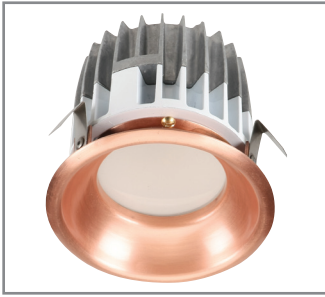

Forever Bright

SPECIFICATION FEATURES

Model: **SPJ-RC10-5**
Finish: Raw Copper

- Finish:** Our naturally etched finishes will withstand the test of time. All finishes are individually treated insuring consistency. Our meticulous application results in a fixture that truly becomes "a one of a kind".
- Electrical:** Available in 120V
- Labels:** ETL Standard Wet Label
C-ETL

Recessed Ceiling

DESCRIPTION

- Model#:** SPJ-RC10-5
- Material:** Solid Brass
- Electrical:** 120V
- Engine:** 10W LED Dimmable
- Lumens:** 595
- Color Temp:** 3000K
- Optic:** Spot, Flood, Wide Flood, Wide Angle Flood
- Mounting:** Recessed
- LED:** Nichia

4 7/8"

Custom Trim Kit Sizes Available!

Wet Listed

ORDERING INFORMATION

Model#	Finishes	Wattage	Optics	Lumens	Color Temp.	Electrical
SPJ-RC10-5	RC	10W	FLOOD	595	3000K	120V

- V = Verde
- M = Moss
- AG = Aged Brass
- MBR = Matte Bronze
- RC = Raw Copper
- GM = Gun Metal
- B = Black
- R = Rusty
- PVDP = PVD Polished
- PVDS = PVD Satin

10W

- Spot
- Flood
- Wide Flood
- Wide Angle Flood

595

3000K

120V

WWW.SPJLIGHTING.COM