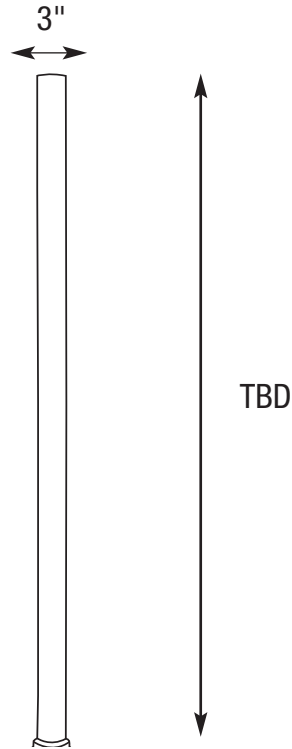

# 3" DIAMETER SOLID BRASS

Direct Burial Posts

**MATERIAL :** Solid Brass  
**FINISH :** Specify  
**MOUNTING :** 3" Direct Burial

SPJ-BP-18	18"	SPJ-BP-72	72"
SPJ-BP-24	24"	SPJ-BP-84	84"
SPJ-BP-36	36"	SPJ-BP-96	96"
SPJ-BP-48	48"	SPJ-BP-108	108"
SPJ-BP-60	60"	SPJ-BP-120	120"

DRAWN BY: MMC

BASE DESIGN: SPJ

DATE: 01-10-10