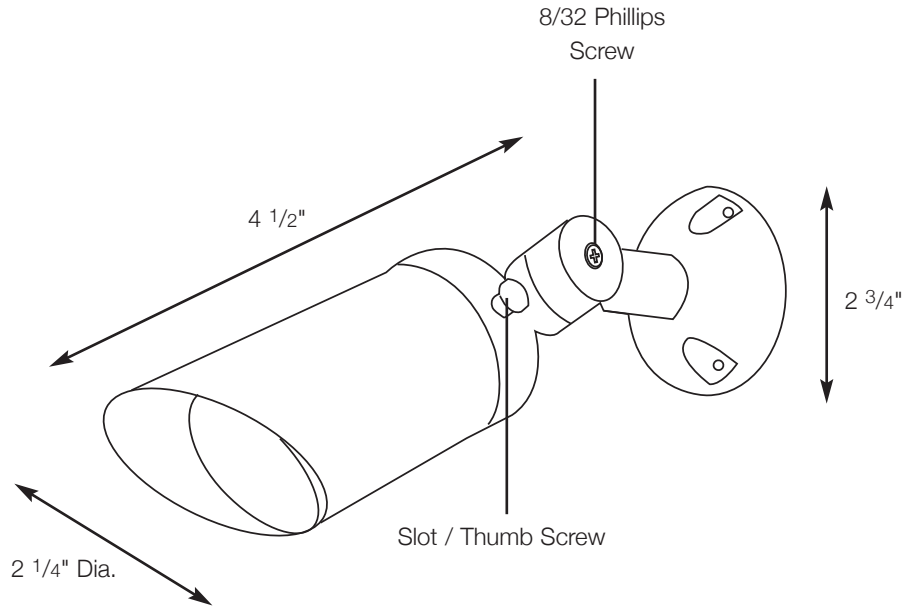

# SPJ-ADL-14

Directional Down Light

- MODEL:** SPJ-ADL-14
- MATERIAL :** Solid Brass or Copper
- FINISH :** Specify
- ELECTRICAL :** 12v
- SOCKET :** Bi-Pin
- LAMP :** MR-16 50W Max. (not included)
- MOUNTING :** Surface Mount

DRAWN BY: MMC

BASE DESIGN: SPJ

DATE: 01-10-10