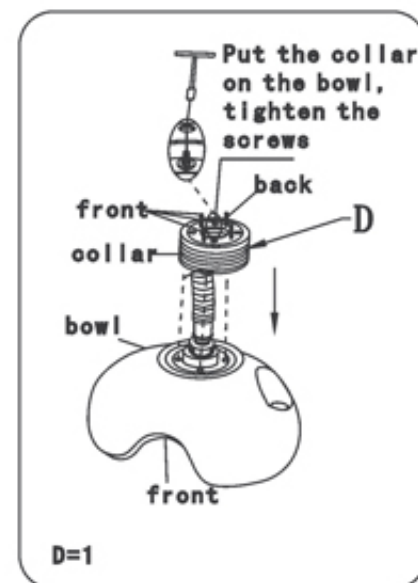

PART LIST

A: Drainer 1pcs	B: Rubber ring 1pcs	C: Bowl 1pcs
		
D: Bowl connector 1pcs	E: Water screen 1pcs	F: Shampoo chair 1pcs
		
G: Nut 4pcs	H: Screw 3pcs	I: Screw 6pcs
M8 	M8 	ST5X15 

INSTALLATION

STEP1

STEP2

STEP3

STEP4