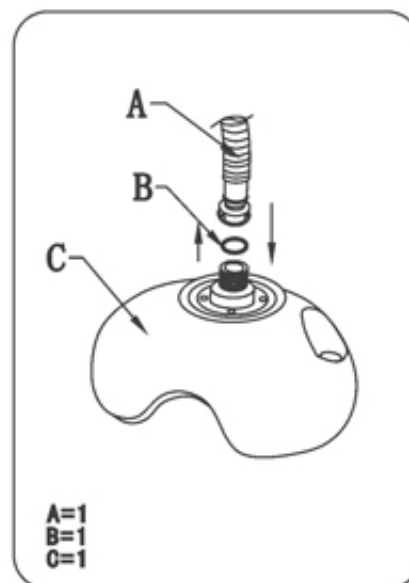

PART LIST

A: Drainer 1pcs	B: Rubber ring 1pcs	C: Bowl 1pcs
		
D: Bowl connector 1pcs	E: Water screen 1pcs	F: Shampoo chair 1pcs
		
G: Nut 4pcs	H: Screw 3pcs	I: Screw 6pcs
M8 	M8 	ST5X15 

INSTALLATION

STEP1

STEP2

STEP3

STEP4