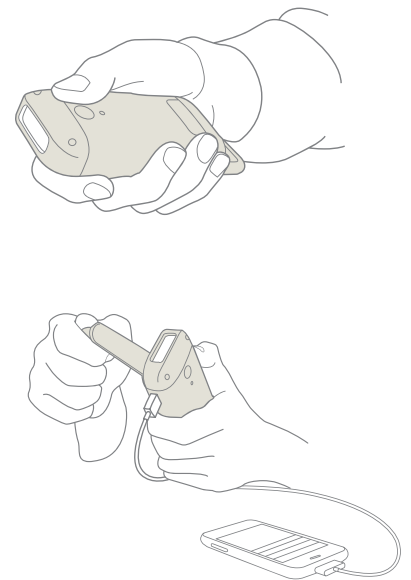

## Clipray

### HANDY DANDY POWER

Great for emergency kits or outdoor adventures, the hand-powered Clipray makes sure you've always got light and power for your smartphone\*. No batteries needed.

## IN A FLASH

With 3 super bright LED lights, this emergency flashlight will always light the way.

## CLIP-ON CONVENIENCE

Use the built-in carabiner to clip on to your belt or backpack for convenient hands free use.