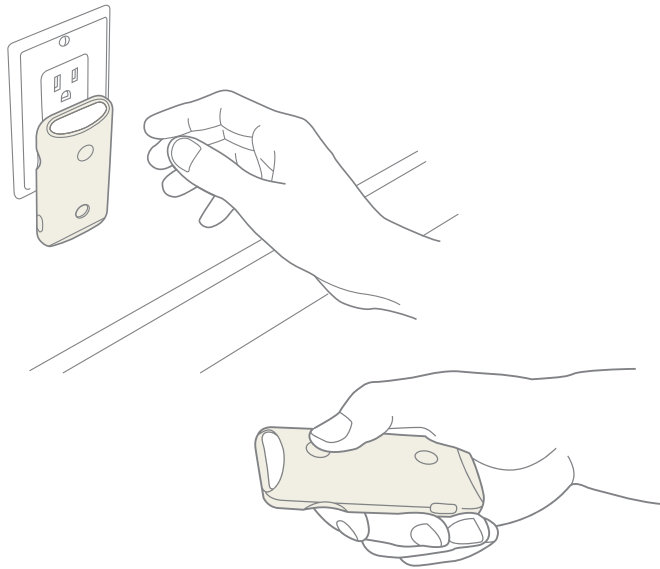

American Red Cross

ALWAYS READY™

Blackout Buddy Swivel

Emergency Flashlight, Blackout Alert, and Nightlight with Swivel Movement

- Sensing Nightlight
- Automatic Emergency Light
- Bright LED Flashlight
- Swivel Movement in Socket

A Bright Idea

Well actually two. This emergency LED blackout flashlight doubles as a nightlight, so it's perfect for home or office. When the power goes out, the Blackout Buddy automatically turns on.

Ready for Action

Just leave the slim and trim Blackout Buddy in your wall socket and you'll never be in the dark. Plus, the swivel movement enables you to direct light where you need it.

Light up the Night

Blackout Buddy doubles as an LED nightlight, so you can keep your kids' rooms, hallways, or office illuminated.