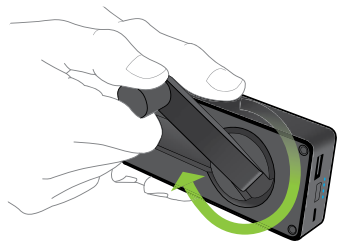

Rechargeable USB Battery Pack with Hand Turbine Power Generator

BoostTurbine2000

Give yourself a power boost! **BoostTurbine2000** from Eton is a durable back-up battery with a hand turbine power generator that provides power when you need it most. For everyday or emergency use, BoostTurbine2000 enables you to charge your mobile device anytime, anywhere.

BoostTurbine2000 is made of tough but lightweight aluminum and with its sleek and elegant design it's compact enough to fit in your pocket. BoostTurbine2000 features a Micro-USB DC input to use with most smartphone chargers and a standard USB port for charging any mobile device. Press button to see LED indicator of battery charge level. BoostTurbine2000 is completely self-contained and it's all you need for an on-the-go-power solution.