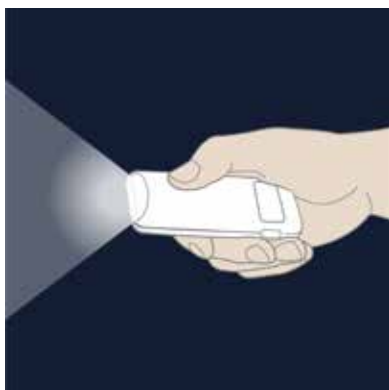

WiFi Connected Unlimited Color Nightlight with Motion Sensor, Emergency Flashlight and USB Smartphone Charging

IN A FLASH

Fold up the prongs and you've got a handy dandy, super-bright single LED flashlight. When it's fully charged, you'll have up to 4 hours of life.

SOOTHING GLOW

Provide your child with the safety and security of a friendly glow all night long.

SLEEPS WHEN YOU SLEEP

When it's time to fall asleep, the Blackout Buddy Color nightlight automatically fades off. If you get out of bed, the intelligent motion sensor will turn on the nightlight to illuminate your path.

LIGHT UP THE NIGHT

The Blackout Buddy Color doubles as an LED nightlight, so you can keep your kids' rooms, hallways, or office illuminated.

HOME

EMERGENCY

PRODUCT SETUP INFORMATION

Color	Item Number	UPC
ARC White	ARCB203U-SNG	750254811029

What's included	Product Size & Weight
Blackout Buddy	Height: 4.5" (116 mm)
Owner's manual	Width: 2" (51 mm)
	Depth: 1.1" (28 mm)
	Weight: 2.8 oz (80 g)

Connect with us!

Every year, the Red Cross responds to disasters big and small, providing comfort and hope to tens of thousands of families. Learn more at redcross.org

American Red Cross

American Red Cross

OFFICIAL LICENSED PRODUCT

Manufactured by Eton California and assembled in China.
1015 Corporation Way, Palo Alto, CA 94303.
©2018 Eton Corporation U.S.A. All rights reserved.

Contact us: info@etoncorp.com or Phone: 1-800-872-2228.