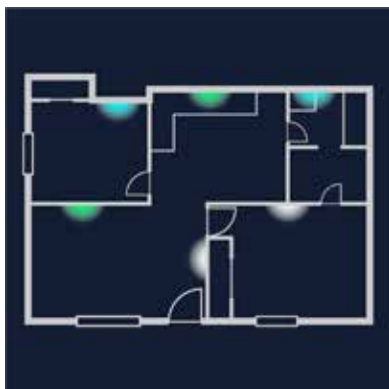

WiFi Connected Unlimited Color Nightlight with Motion Sensor, Emergency Flashlight and USB Smartphone Charging

IN A FLASH

Fold up the prongs and you've got a handy dandy, super-bright single LED flashlight. When it's fully charged, you'll have up to 4 hours of life.

SOOTHING GLOW

Provide your child with the safety and security of a friendly glow all night long.

SLEEPS WHEN YOU SLEEP

When it's time to fall asleep, the Blackout Buddy Color nightlight automatically fades off. If you get out of bed, the intelligent motion sensor will turn on the nightlight to illuminate your path.

LIGHT UP THE NIGHT

The Blackout Buddy Color doubles as an LED nightlight, so you can keep your kids' rooms, hallways, or office illuminated.

HOME

EMERGENCY

PRODUCT SETUP INFORMATION

Color	Item Number	UPC
ARC White	ARCB203U-SNG	750254811029

What's included	Product Size & Weight
Blackout Buddy	Height: 4.5" (116 mm)
Owner's manual	Width: 2" (51 mm)
	Depth: 1.1" (28 mm)
	Weight: 2.8 oz (80 g)

Connect with us!

Every year, the Red Cross responds to disasters big and small, providing comfort and hope to tens of thousands of families. Learn more at redcross.org

American Red Cross

American Red Cross

OFFICIAL LICENSED PRODUCT

Manufactured by Eton California and assembled in China.
1015 Corporation Way, Palo Alto, CA 94303.
©2018 Eton Corporation U.S.A. All rights reserved.

Contact us: info@etoncorp.com or Phone: 1-800-872-2228.