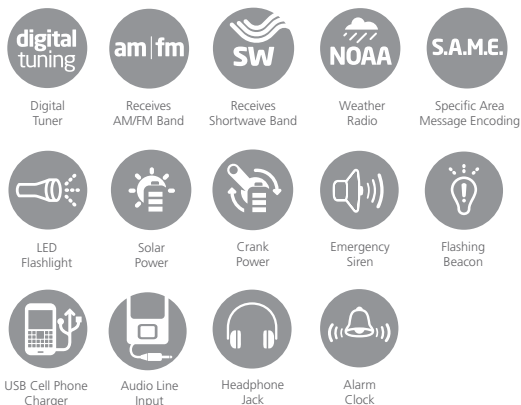

Dimensions: 7.75" x 8.5" x 2.75" (W x H x D)
196.9 x 215.9 x 63.5 mm (W x H x D)
Weight: 1.9 lbs. (861 g)

* Specifications subject to change