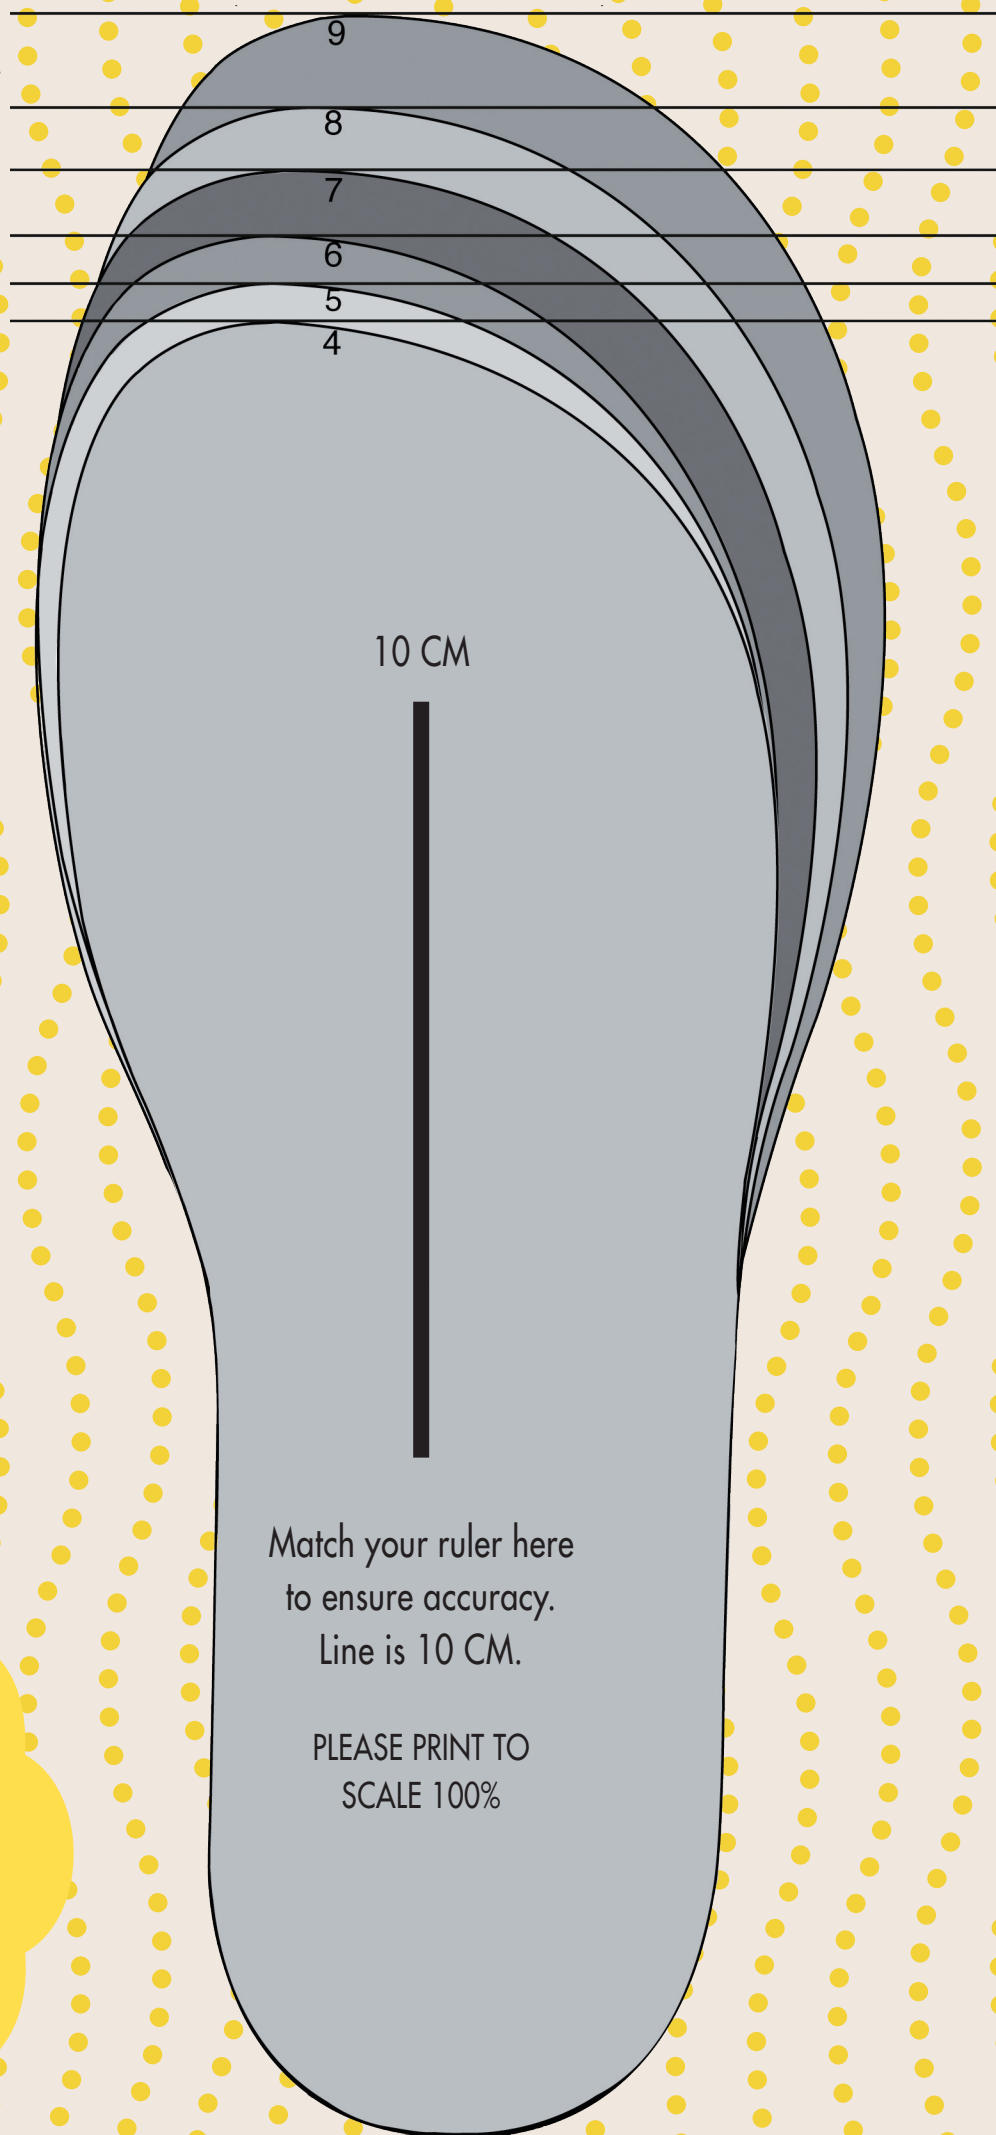

# Adult size chart

Please choose the size where your toes fit comfortably behind the line – allow 1 cm

*Salt Water*<sup>®</sup>