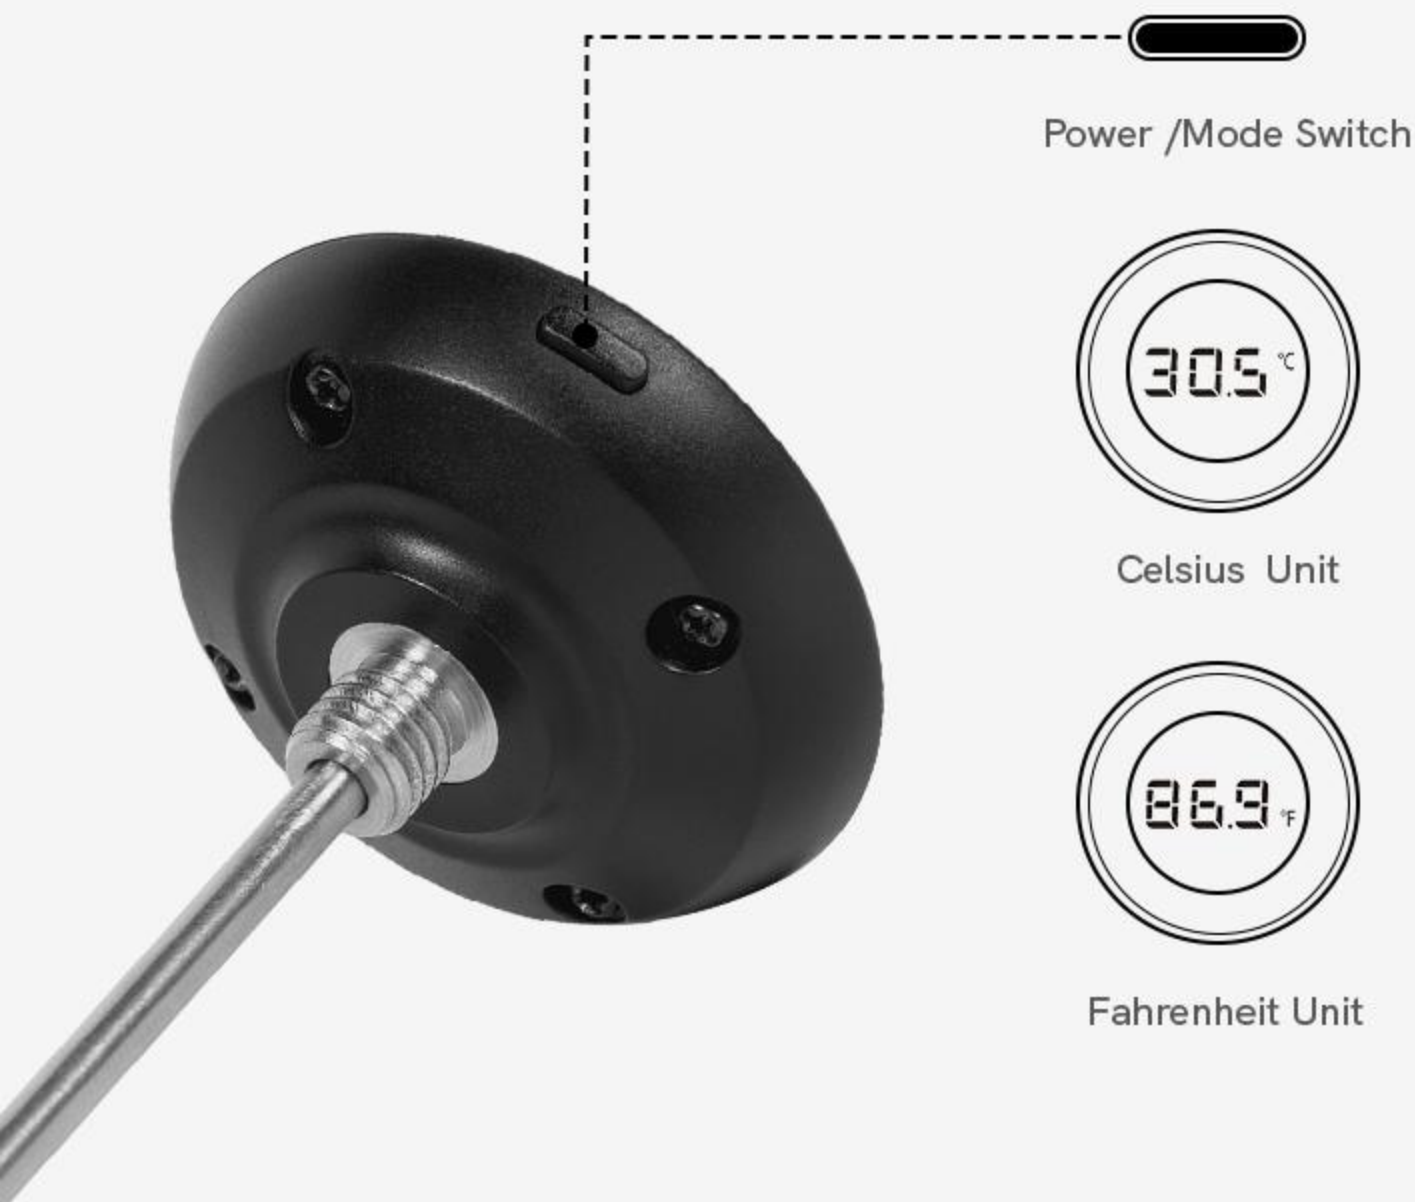

# Plug in and show data Spontaneously

The probe is stable with fast thermal conductivity  
It enables the thermometer to sense temperature instantly

The temperature range is between  $-20^{\circ}\text{C}$  and  $120^{\circ}\text{C}$

## One-Button Switch design

Quick press power button to switch between Celsius and Fahrenheit when LED is light