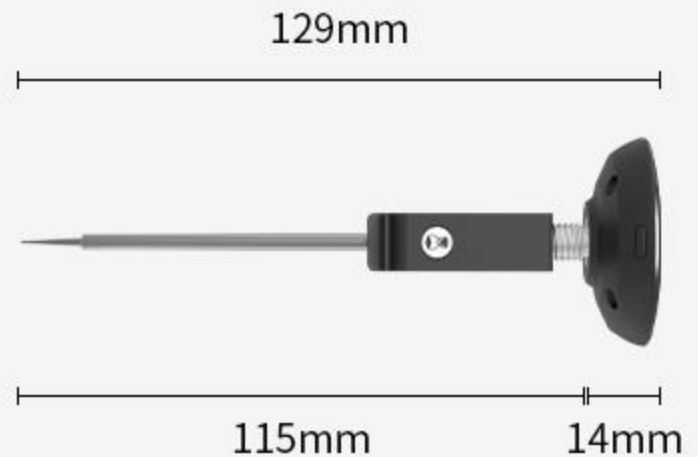

Product Parameters

Name: TIMEMORE Digital Thermometer

Accuracy: 0.1°C

Weight: 22.6g

Scope: -20°C to 120°C , -4 to 248°F

Unit: °C/°F

Dimensions: Dial Diameter: 43.5mm Height: 14mm

Probe Diameter: 35mm Height: 115mm

Material: 304 stainless steel, ABS material