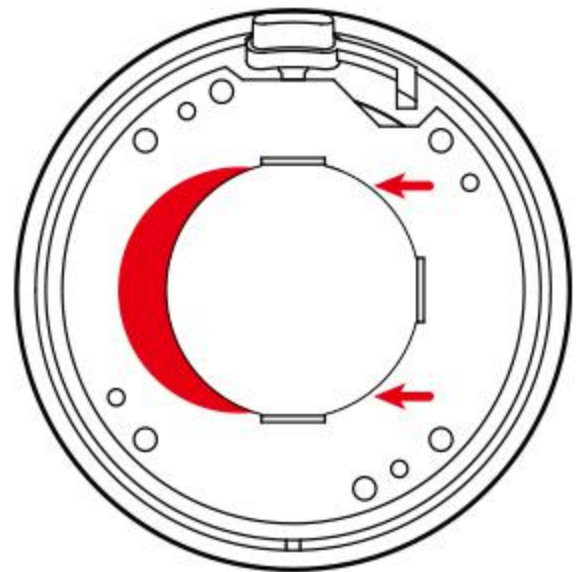

Battery replacement instructions

Battery: CR2032 3V, 210mAh

This product uses a button battery. Please refer to the following steps to replace the battery when the power is used up.

1. Use a tool to unscrew 4 screws (in Red) to remove the bottom shell.

2. Take the button battery (in Red) from the gap and move it evenly out. Then install the new battery.

---

3. Put back the shell. Tighten the screws to finish the replacement of the battery.