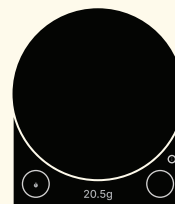

Product Details:

SIZE

Dimensions (LxWxH):
7 in x 5.9 in x 1.3 in
(177 mm x 150 mm x 33 mm)
Cord Length: 3.3 ft (100 cm)
Weight: 553.5g

MAX CAPACITY

2,500g

MATERIALS

Silicon, glass, stainless steel, anodized aluminum, plastic

REPEATABILITY

0.1g

SKUS/MSRP

Matte Black: D1300PROS-US

ELECTRICAL SPECS

5 V, 1 A, USB-C compatible,
Lithium ion rechargeable battery

UNITS

g, oz, lbs, ml

MSRP

US \$185

Colors:

Matte Black