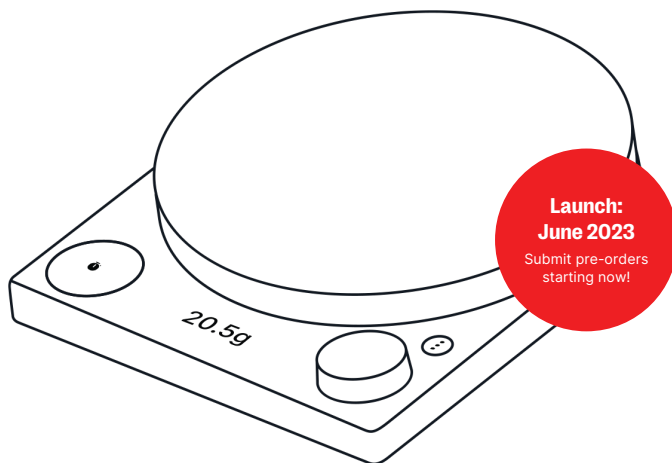

Additional Features

Luminous OLED Display

Whether in bright sunlight or a dim room, the stunningly clear OLED screen is easily readable so you're never in the dark.

Made To Measure, Mess-Free

With a long battery life, durable premium design, and a removable weigh pan for easy cleaning, Tally goes the distance.

Product Details:

SIZE

Dimensions (LxWxH):
7 in x 5.9 in x 1.3 in
(177 mm x 150 mm x 33 mm)
Cord Length: 3.3 ft (100 cm)
Weight: 553.5g

MAX CAPACITY

2,500g

MATERIALS

Silicon, glass, stainless steel, anodized aluminum, plastic