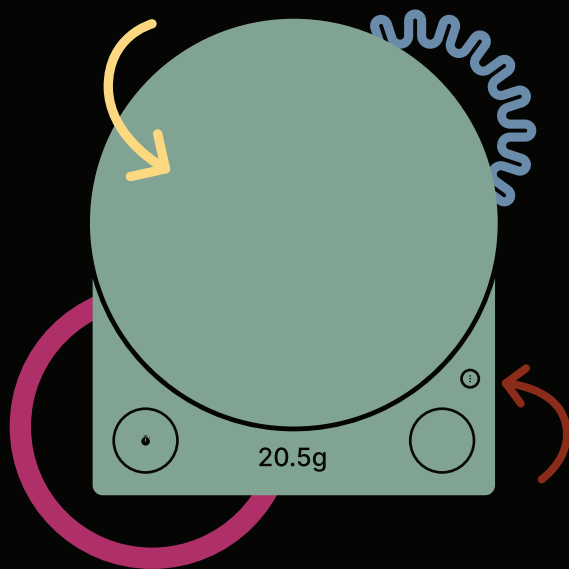

FELLOW

Tally Pro

Studio Edition

Precision Scale

Weigh with precision. Brew with perfection.

When we set out to design the ultimate coffee scale, we took no small measures. With instant ratio calculations, top-of-the-line accuracy, three modes for seamless brewing, and a stunningly clear OLED display, it all adds up with Tally. Dial in recipes, experiment effortlessly, and take your pour-over to the pro leagues.

Three Thoughtful Modes

Brew Assist™ Mode

A first of its kind feature. Brew Assist™ Mode provides instant ratio calculations and keeps you on track throughout the pour-over process. Put away the calculator.

Timer Mode

For experienced brewers, Timer Mode shows a side-by-side timer and weight in grams so you can perfect your pour-over with minimal distractions.

Weight Mode

To weigh small goods beyond coffee, use the versatile Weight Mode to easily measure in grams, ounces, pounds, and milliliters of water.

Product Details:

SIZE

Dimensions (LxWxH):
7 in x 5.9 in x 1.3 in
(177 mm x 150 mm x 33 mm)
Cord Length: 3.3 ft (100 cm)
Weight: 553.5g

MAX CAPACITY

2,500g

MATERIALS

Silicon, glass, stainless steel, anodized aluminum, plastic