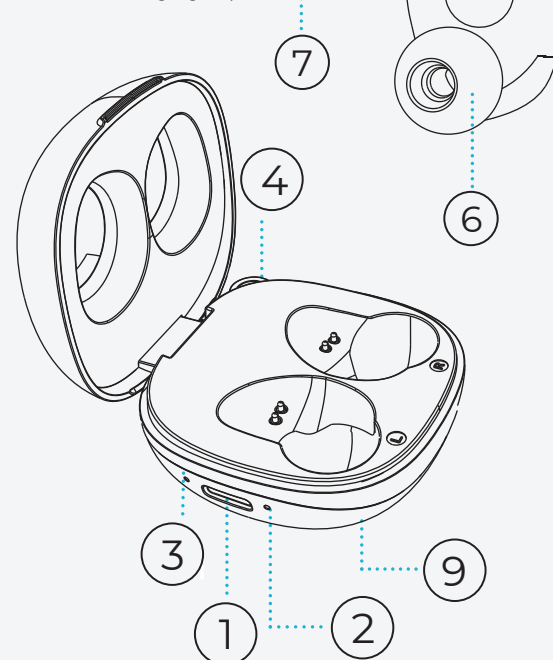

THE PERFECT FIT

Insert the earbuds into your ear.

Rotate the earbuds slightly forward.

The perfect fit it should look like this.

CUSTOMIZE YOUR FIT

XS

S

M

L

Please select the right size gel tip for your ear size.
Keep gel tips clean to ensure a great listening experience.

IPX6 WATER-RESISTANT

Handle heavy sweat or rain with ease.

UNIT AT A GLANCE

1. Charging Port
2. Charging Capsule Indicator
3. Earbud Indicator
4. Lanyard Hook
5. Charging Connectors
6. Gel Tip
7. Microphone / Earbud Indicators
8. Button Controls
9. Wireless Charging Capsule