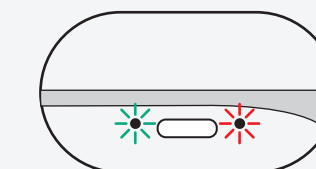

Power off ← HOLD 4 SEC. → Power off

Place the earbuds into the charging capsule, they will automatically turn off.

Take the earbuds out of the charging capsule, they will automatically turn on and pair to your device.

Charging: The light remains red.

Fully Charged: The red light turns off.

A fully charged capsule can completely recharge the earbuds up to 4 times before needing to recharge the capsule.

Wireless Charging: Simply place the case on any Qi-compatible charging mat.