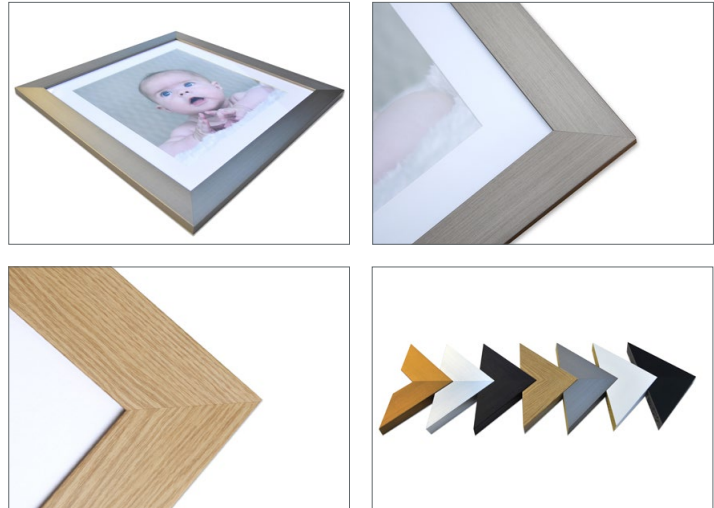

merrion range