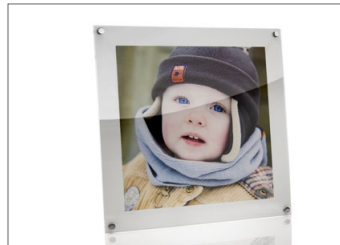

sandwich bloc

SANDWICH BLOC

Size	€ Euro	£ GBP
16 x 14	80.00	70.00
20 x 16	100.00	88.00
24 x 20	120.00	105.00
30 x 20	145.00	127.00
A1	165.00	145.00
A2	115.00	100.00
A3	70.00	60.00
16 x 16	90.00	80.00
20 x 20	110.00	97.00

All prices exclude VAT. Other sizes available on request.

Elegant and versatile – The **sandwich bloc** holds the image securely between two 5mm panels of flame polished acrylic so the image appears to be floating. The panels are held together with 'stand-off fixing studs' that give the frame a 18mm lift from the wall.

The **sandwich bloc** is a perfect way to frame any style of photography as the back panel is available in elegant gloss black, gloss white or clear to suit any image or decor. It is also ideal for studio displays as image can be changed or for displaying certificates and awards.

The **sandwich bloc** is supplied with 'fixing studs' which are available in black, chrome or satin. It also comes with innovative wire system for ease of hanging. Images are printed onto 300gsm fine art paper and can be printed to sit flush in the frame or with a two inch border. You can buy the **sandwich bloc** and put the images in yourself or we can print an image for you.

Frame supplied in a white presentation case.

**PICTURE
BLOC**

email: info@picturebloc.com □ web: www.picturebloc.com □ tel: IRL (01) 531 4031 / UK 0845 680 9979