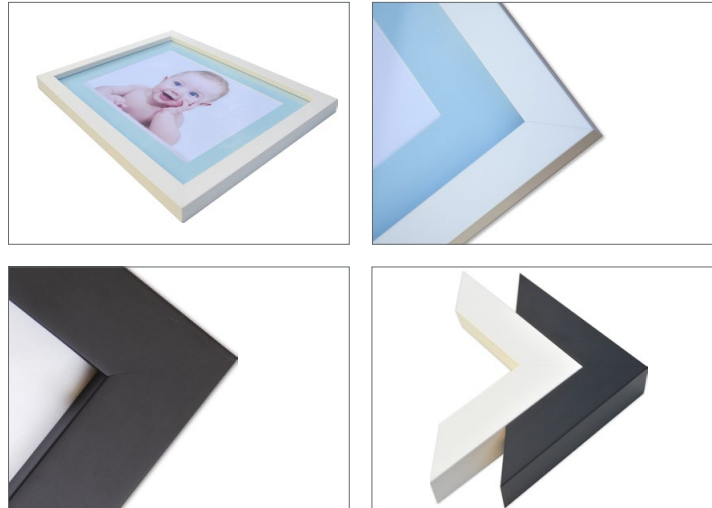

This frame is available in four combinations and is 43 mm in width by 20 mm in depth. It is available with either a single or double mount.

Frame price includes a lustre fine art print and a frame presentation case.

Black/Silver

Black/Black

Silver/Silver

Gunmetal/Silver

Mount Board Options

White

Pastel Pink

Pastel Blue

Granite

Antique White

Black

grafton range

GRAFTON RANGE

Size	GRAFTON RANGE		DOUBLE MOUNT +	
	€ Euro	£ GBP	€ Euro	£ GBP
16 x 12	47.00	41.00	6.00	5.30
20 x 16	64.00	56.00	9.50	8.35
24 x 16	70.00	62.00	11.10	9.75
24 x 20	77.00	68.00	12.80	11.25
30 x 20	85.00	74.00	15.75	13.85
40 x 30	136.00	120.00	18.50	16.25
A1	105.00	92.00	16.80	14.75
A2	70.00	62.00	11.10	9.75
A3	47.00	41.00	6.00	5.30
12 x 12	40.00	36.00	4.85	4.25
16 x 16	58.00	51.00	7.35	6.45
20 x 20	75.00	66.00	11.45	10.05
24 x 24	90.00	80.00	15.35	13.50