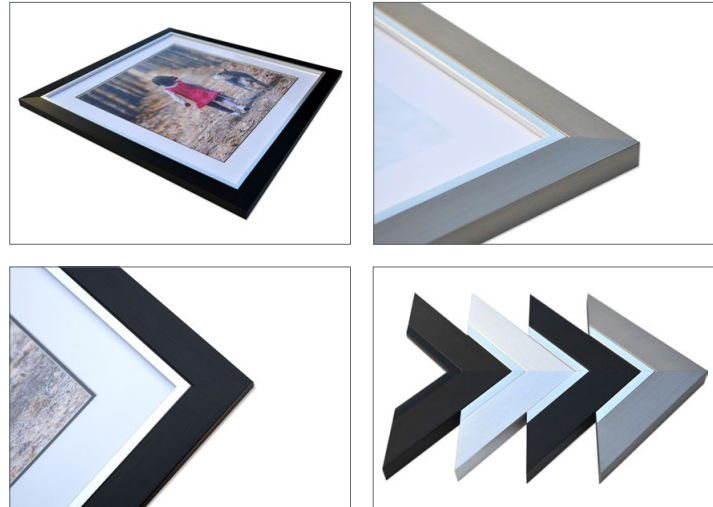

avondale range