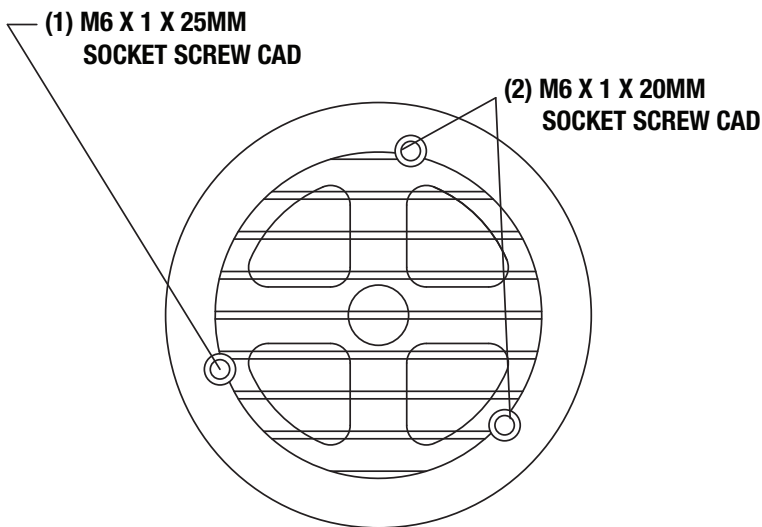

Joker MACHINE

Honda CB750 Clutch Cover Instructions

PART NO. 12-060, 12-061, 12-062 and 12-063

For technical support contact Joker Machine

2245 Kiowa Blvd N. Ste. 100, Lake Havasu City, AZ 86403

PHONE: 909-596-9690, FAX: 909-596-9693

sales@jokermachine.com, www.jokermachine.com

Use medium strength thread locker on all hardware.

CORRECT POSITION ON BIKE