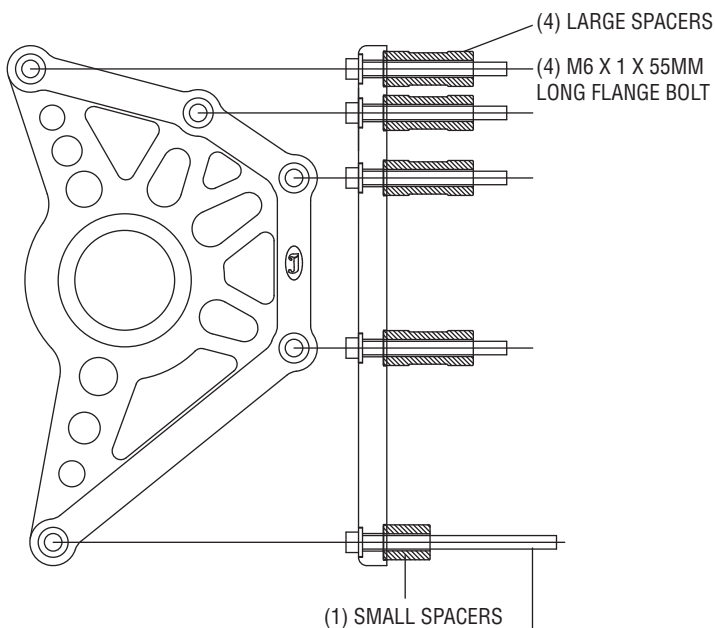

Joker MACHINE

TRIUMPH SPROCKET COVER INSTRUCTIONS PART NO. 09-080

For technical support contact Joker Machine

2245 Kiowa Blvd N. Ste. 100, Lake Havasu City, AZ 86403

PHONE: 909-596-9690, FAX: 909-596-9693

sales@jokermachine.com, www.jokermachine.com

NOTE: Use medium thread locker on all hardware

Use existing bolt from stock cover here.
If a new bolt is needed call us, we'll
hook you up.