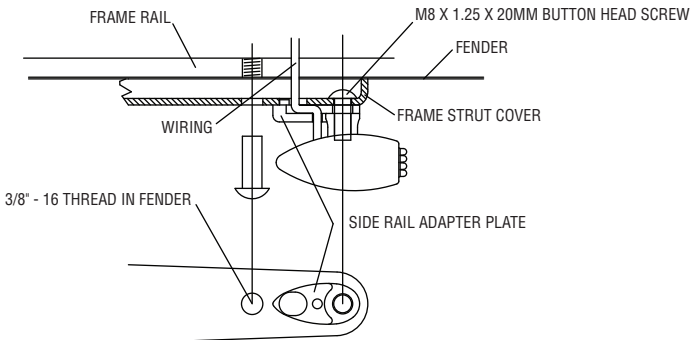

SOFTAIL/DYNA MOUNT

081206-AD-I 8/18/2016