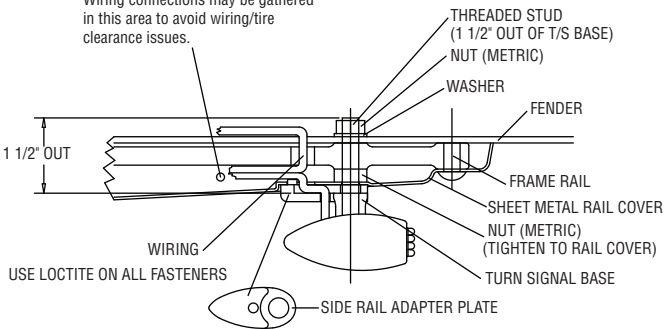

NOTE

- Shown with Astro turn signals. Will work with all Joker Machine turn signals.
- Use medium strength thread locker on all a hardware.

SPORTSTER MOUNT

NOTE

Wiring connections may be gathered in this area to avoid wiring/tire clearance issues.