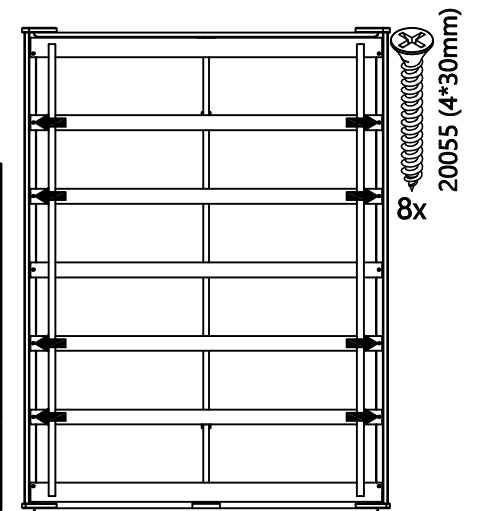

- ~~X~~ 20378 (M6*20mm)
- ~~X~~ 20428 (M6*25mm)
- ~~X~~ 20388 (M8*50mm)
- 20006 (M8*60mm) 4x
- 20358 (φM8*17mm) 4x
- ~~X~~ 20124 (M6*30mm)

- ~~X~~ 20388 (M8*50mm)
- 4x 20378 (M6*20mm)
- ~~X~~ 20428 (M6*25mm)
- 4x 20639 (14*6*1mm)
- 4x 20129 (6*12*2mm)
- 2x 20999 (89*31*31mm)

- 
X 20388 (M8*50mm)
- 
 4x 20378 (M6*20mm)
- 
X 20428 (M6*25mm)
- 
 4x 20639 (14*6*1mm)
- 
 4x 20129 (6*12*2mm)

ENGLISH

Thank you for your purchase from Maxwood Furniture. We hope you and your kids will love it!
Please keep these assembly instructions for future reference.