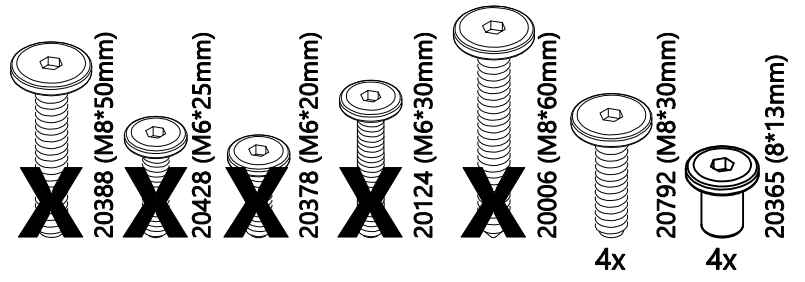

16x

20792 (M8*30mm)

8x

20365 (8*13mm)

4x

20777 (89*31*31mm)

2x

20058 (φ10*30mm)

Doit être assemblé par un adulte

⚠ ADVERTENCIA

PELIGRO DE ASFIXIA

Partes pequeñas

No apta para niños menores de 3 años

A ser ensamblado por un adulto

Not Included

Non Inclus

- ~~X~~ 20378 (M6*20mm)
- ~~X~~ 20428 (M6*25mm)
- ~~X~~ 20388 (M8*50mm)
- 20006 (M8*60mm) 4x
- 20358 (φM8*17mm) 4x
- ~~X~~ 20124 (M6*30mm)

- ~~X~~ 20388 (M8*50mm)
- 4x 20378 (M6*20mm)
- ~~X~~ 20428 (M6*25mm)
- 4x 20639 (14*6*1mm)
- 4x 20129 (6*12*2mm)
- 2x 20999 (89*31*31mm)

- 
X 20388 (M8*50mm)
- 
 4x 20378 (M6*20mm)
- 
X 20428 (M6*25mm)
- 
 4x 20639 (14*6*1mm)
- 
 4x 20129 (6*12*2mm)

ENGLISH

Thank you for your purchase from Maxwood Furniture. We hope you and your kids will love it!
Please keep these assembly instructions for future reference.