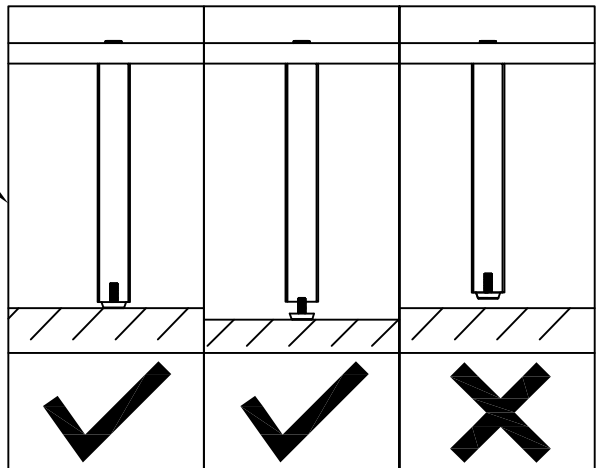

- ~~X~~ 20378 (M6*20mm)
- ~~X~~ 20428 (M6*25mm)
- ~~X~~ 20388 (M8*50mm)
- 20006 (M8*60mm) 4x
- 20358 (φM8*17mm) 4x
- ~~X~~ 20124 (M6*30mm)

- ~~X~~ 20388 (M8*50mm)
- 4x 20378 (M6*20mm)
- ~~X~~ 20428 (M6*25mm)
- 4x 20639 (14*6*1mm)
- 4x 20129 (6*12*2mm)
- 2x 20999 (89*31*31mm)

- 
X 20388 (M8*50mm)
- 
 4x 20378 (M6*20mm)
- 
X 20428 (M6*25mm)
- 
 4x 20639 (14*6*1mm)
- 
 4x 20129 (6*12*2mm)

ENGLISH

Thank you for your purchase from Maxwood Furniture. We hope you and your kids will love it!
Please keep these assembly instructions for future reference.