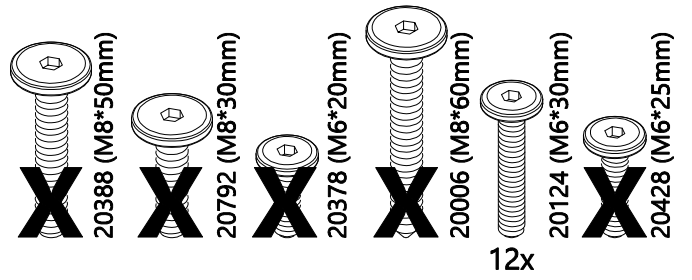

Manufacturer: Firstwood Company, Trang Bom District, Vietnam
Importer: Maxwood Furniture Inc., Mt Pleasant, SC 29464, USA
Item#: 190312-185, Prod. Date: , Made in Vietnam
Section 103 Consumer Product Safety Improvement Act (CPSIA)
CALIFORNIA 93120 PHASE 2 COMPLIANT FOR FORMALDEHYDE
COMPLIANT WITH EPA 40 CFR 770 - TSCA VI REQUIREMENT FOR FORMALDEHYDE
This is a permanent label. Do not attempt to remove.