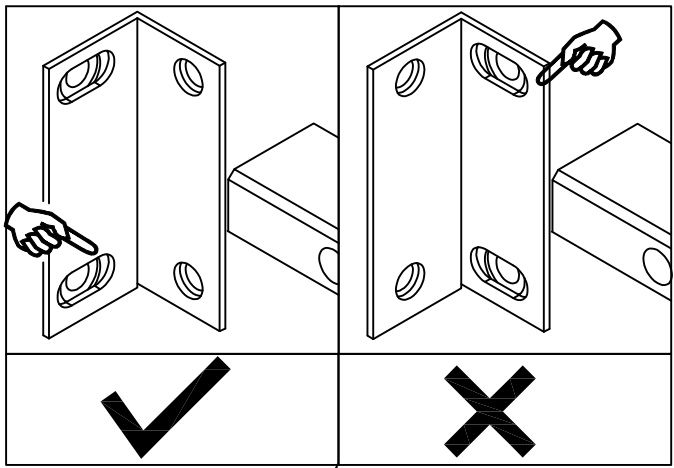

- ~~X~~ 20388 (M8*50mm)
- 4x 20378 (M6*20mm)
- ~~X~~ 20428 (M6*25mm)
- 4x 20639 (14*6*1mm)
- 4x 20129 (6*12*2mm)
- 2x 20999 (89*31*31mm)