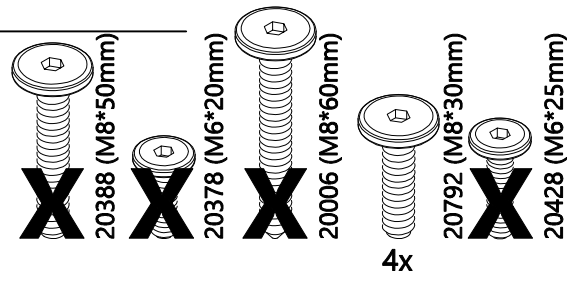

16x

20792 (M8*30mm)

8x

20365 (8*13mm)

4x

20777 (89*31*31mm)

2x

20058 (φ10*30mm)

- ~~X~~ 20378 (M6*20mm)
- ~~X~~ 20428 (M6*25mm)
- ~~X~~ 20388 (M8*50mm)
- 20006 (M8*60mm) 4x
- 20358 (φM8*17mm) 4x
- ~~X~~ 20124 (M6*30mm)

- ~~X~~ 20388 (M8*50mm)
- 4x 20378 (M6*20mm)
- ~~X~~ 20428 (M6*25mm)
- 4x 20639 (14*6*1mm)
- 4x 20129 (6*12*2mm)
- 2x 20999 (89*31*31mm)

- 
X 20388 (M8*50mm)
- 
 4x 20378 (M6*20mm)
- 
X 20428 (M6*25mm)
- 
 4x 20639 (14*6*1mm)
- 
 4x 20129 (6*12*2mm)

ENGLISH

Thank you for your purchase from Maxwood Furniture. We hope you and your kids will love it!
Please keep these assembly instructions for future reference.