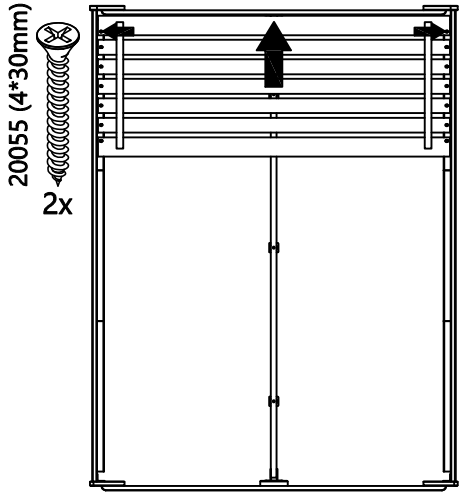

- ~~X~~ 20378 (M6*20mm)
- ~~X~~ 20428 (M6*25mm)
- ~~X~~ 20388 (M8*50mm)
- 20006 (M8*60mm) 4x
- 20358 (φM8*17mm) 4x
- ~~X~~ 20124 (M6*30mm)

- ~~X~~ 20388 (M8*50mm)
- 4x 20378 (M6*20mm)
- ~~X~~ 20428 (M6*25mm)
- 4x 20639 (14*6*1mm)
- 4x 20129 (6*12*2mm)
- 2x 20999 (89*31*31mm)

- 
X 20388 (M8*50mm)
- 
 4x 20378 (M6*20mm)
- 
X 20428 (M6*25mm)
- 
 4x 20639 (14*6*1mm)
- 
 4x 20129 (6*12*2mm)

ENGLISH

Thank you for your purchase from Maxwood Furniture. We hope you and your kids will love it!
Please keep these assembly instructions for future reference.