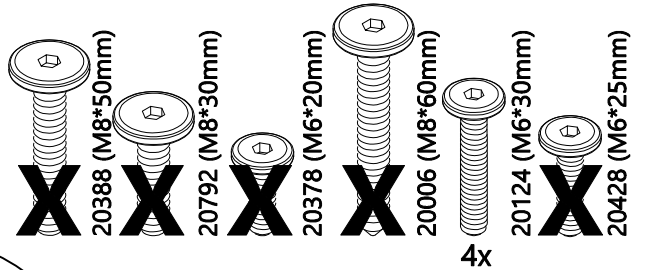

16x

20792 (M8*30mm)

8x

20365 (8*13mm)

4x

20777 (89*31*31mm)

2x

20058 (φ10*30mm)

No Incluido

Manufacturer: Firstwood Company, Trang Bom District, Vietnam
 Importer: Maxwood Furniture Inc., Mt Pleasant, SC 29464, USA
 Item#: 190312-185, Prod. Date: , Made in Vietnam
 Section 103 Consumer Product Safety Improvement Act (CPSIA)
 CALIFORNIA 93120 PHASE 2 COMPLIANT FOR FORMALDEHYDE
 COMPLIANT WITH EPA 40 CFR 770 - TSCA VI REQUIREMENT FOR FORMALDEHYDE
This is a permanent label. Do not attempt to remove.

- ~~X~~ 20378 (M6*20mm)
- ~~X~~ 20428 (M6*25mm)
- ~~X~~ 20388 (M8*50mm)
- 20006 (M8*60mm) 4x
- 20358 (φM8*17mm) 4x
- ~~X~~ 20124 (M6*30mm)

- ~~X~~ 20388 (M8*50mm)
- 4x 20378 (M6*20mm)
- ~~X~~ 20428 (M6*25mm)
- 4x 20639 (14*6*1mm)
- 4x 20129 (6*12*2mm)
- 2x 20999 (89*31*31mm)

- 
X 20388 (M8*50mm)
- 
 4x 20378 (M6*20mm)
- 
X 20428 (M6*25mm)
- 
 4x 20639 (14*6*1mm)
- 
 4x 20129 (6*12*2mm)

ENGLISH

Thank you for your purchase from Maxwood Furniture. We hope you and your kids will love it!
Please keep these assembly instructions for future reference.