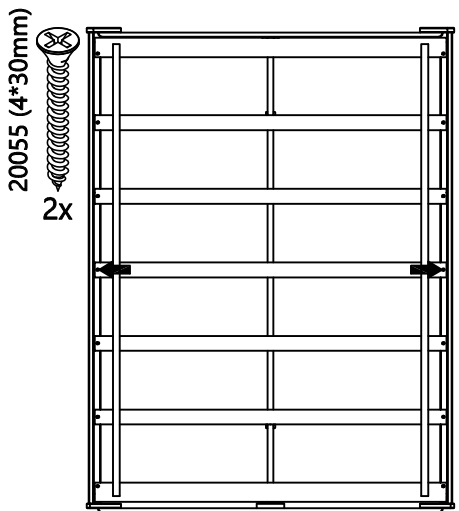

- ~~X~~ 20378 (M6*20mm)
- ~~X~~ 20428 (M6*25mm)
- ~~X~~ 20388 (M8*50mm)
- 20006 (M8*60mm) 4x
- 20358 (φM8*17mm) 4x
- ~~X~~ 20124 (M6*30mm)

- ~~X~~ 20388 (M8*50mm)
- 4x 20378 (M6*20mm)
- ~~X~~ 20428 (M6*25mm)
- 4x 20639 (14*6*1mm)
- 4x 20129 (6*12*2mm)
- 2x 20999 (89*31*31mm)

- 
X 20388 (M8*50mm)
- 
 4x 20378 (M6*20mm)
- 
X 20428 (M6*25mm)
- 
 4x 20639 (14*6*1mm)
- 
 4x 20129 (6*12*2mm)

ENGLISH

Thank you for your purchase from Maxwood Furniture. We hope you and your kids will love it!
Please keep these assembly instructions for future reference.