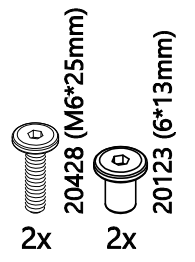

16x

20792 (M8*30mm)

8x

20365 (8*13mm)

4x

20777 (89*31*31mm)

2x

20058 (φ10*30mm)

14x

20674 (45*76*25mm)

2x

20010 (3*15mm)

8x

20378 (M6*20mm)

8x

20639 (14*6*1mm)

- ~~X~~ 20378 (M6*20mm)
- ~~X~~ 20428 (M6*25mm)
- ~~X~~ 20388 (M8*50mm)
- 20006 (M8*60mm) 4x
- 20358 (φM8*17mm) 4x
- ~~X~~ 20124 (M6*30mm)

- ~~X~~ 20388 (M8*50mm)
- 4x 20378 (M6*20mm)
- ~~X~~ 20428 (M6*25mm)
- 4x 20639 (14*6*1mm)
- 4x 20129 (6*12*2mm)
- 2x 20999 (89*31*31mm)

- 
X 20388 (M8*50mm)
- 
 4x 20378 (M6*20mm)
- 
X 20428 (M6*25mm)
- 
 4x 20639 (14*6*1mm)
- 
 4x 20129 (6*12*2mm)

ENGLISH

Thank you for your purchase from Maxwood Furniture. We hope you and your kids will love it!
Please keep these assembly instructions for future reference.