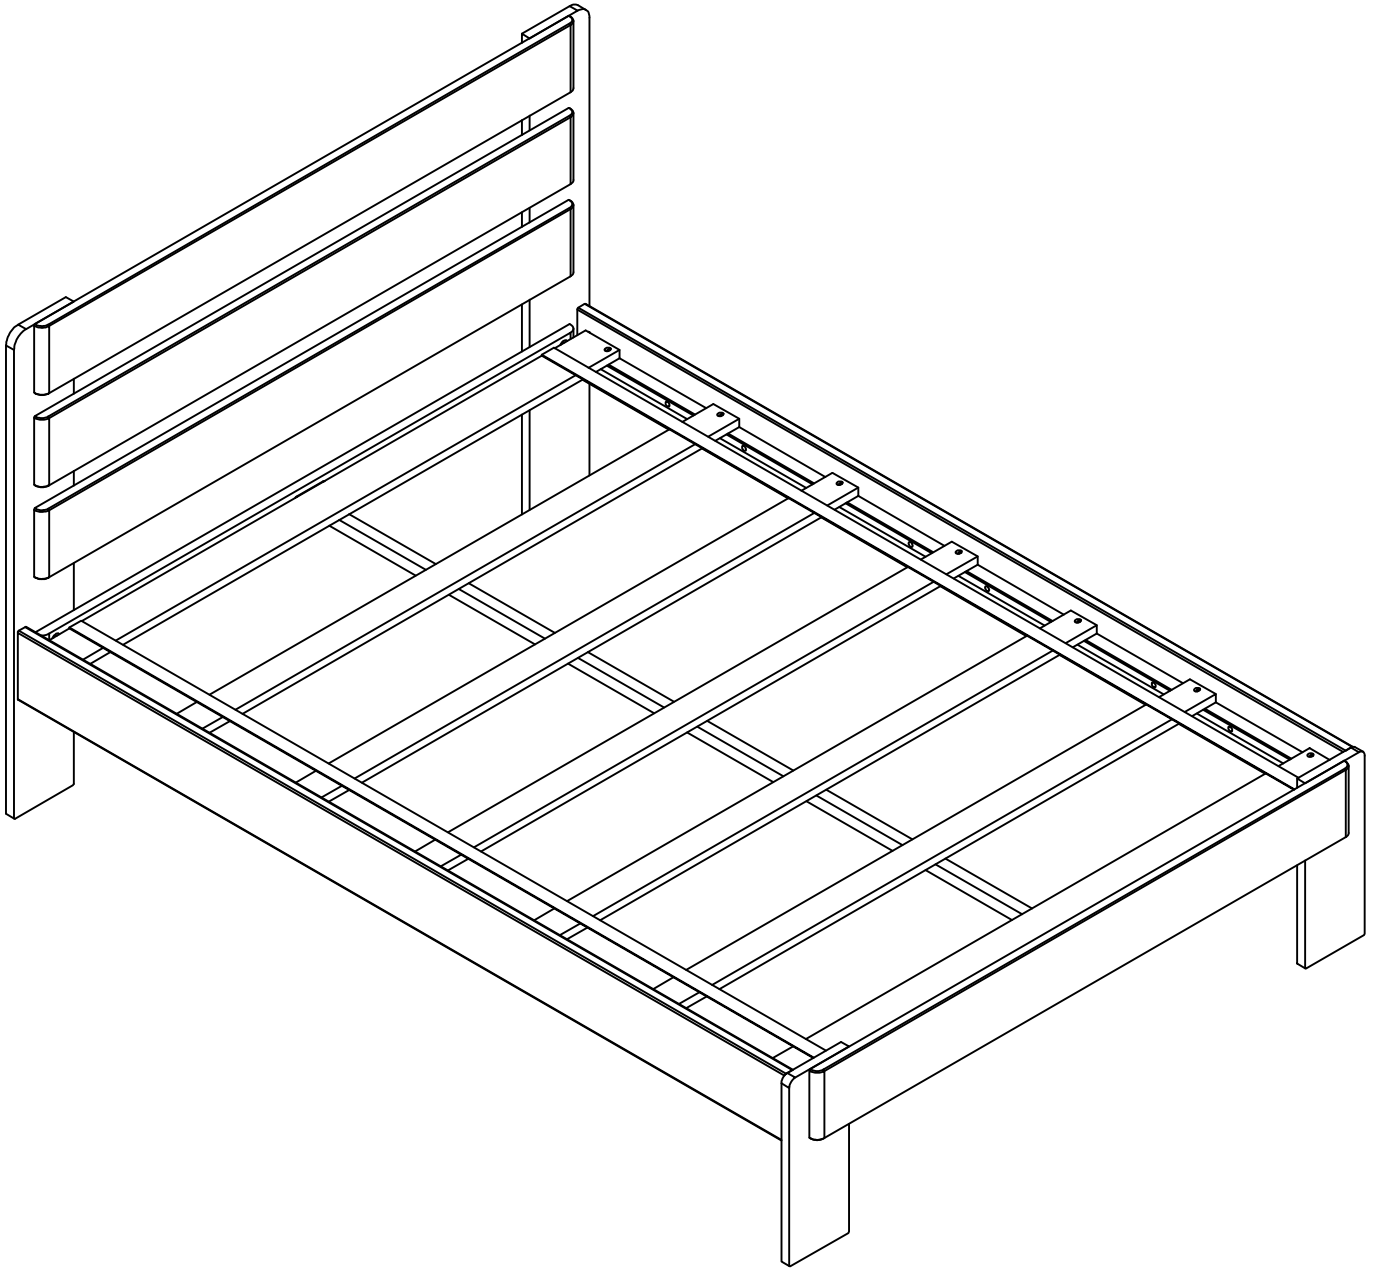

IF YOUR ORDER IS NOT PERFECT, OR IF YOU WOULD LIKE ANY
ASSISTANCE; PLEASE FEEL FREE TO CONTACT US:

CUSTOMERCARE@MAXWOODFURNITURE.COM

877 776 3388

WE ARE HAPPY TO HELP!

190211
FULL BED, PLANK
LITS DOUBLE EN PLANCHE DE BOIS
CAMA FULL, CABECERO DE TABLÓN