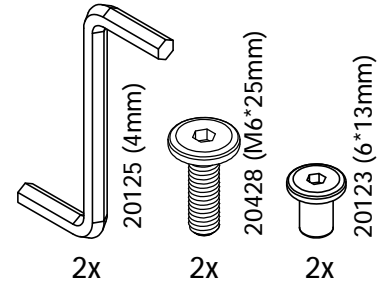

2x

20012 (3*19mm)

8x

20734 (80*66*2.5mm)

2x

⚠ WARNING:

CHOKING HAZARD
Small Parts
Not for children under 3 years.
To be Assembled by an Adult

⚠ ATTENTION:

Not Included
Non Inclus
No Incluido

-  **X** 20010 (3*15mm)
 -  20012 (3*19mm)
 - X** 20055 (4*30mm)
- 2x

-  20674 (45*76*25mm)
 - X** 20055 (4*30mm)
 -  20010 (3*15mm)
- 2x
- 8x

20055 (4*30mm)
2x

20055 (4*30mm)
2x