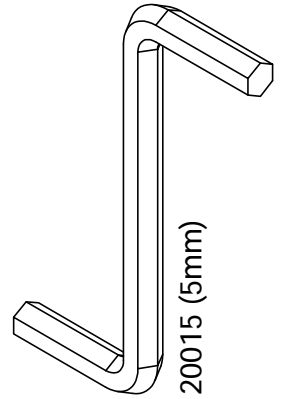

WE ARE HAPPY TO HELP!

180211
FULL BED
LIT DOUBLE
CAMA DOBLE

180211 FULL BED LIT DOUBLE CAMA DOBLE

180211

180211

20008 (M8*110mm)

4x

20006 (M8*60mm)

8x

20648 (φ16*17mm)

4x

20015 (5mm)

1x

20674 (45*76*25mm)

2x

20428 (M6*25mm)

2x

20055 (4*30mm)

16x

20123 (6*13mm)

2x

20010 (3*15mm)

8x

20125 (4mm)

2x

20012 (3*19mm)

8x

20734 (80*66*2.5mm)

2x

⚠ WARNING:

CHOKING HAZARD
Small Parts
Not for children under 3 years.
To be Assembled by an Adult

⚠ ATTENTION: