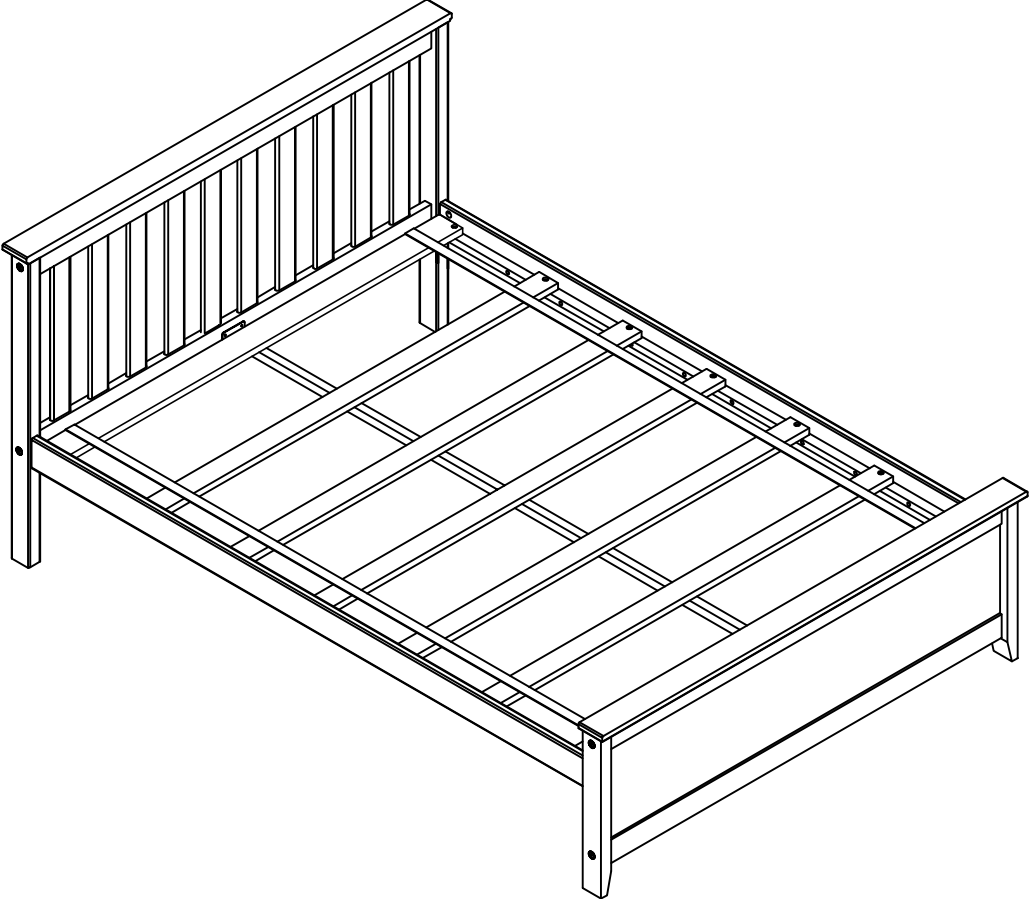

Full Bed with Trundle
Assembly Instructions
186211

Box 1: 180211

Box 2: 175261

ATTENTION

PLEASE READ BEFORE OPENING + ASSEMBLING

MAXWOOD FURNITURE IS A FAMILY OF BRANDS BUILT WITH YOUR FAMILY IN MIND.
WE APPRECIATE YOUR ORDER!

WE ARE HAPPY TO HELP!

180211
FULL BED
LIT DOUBLE
CAMA DOBLE

180211 FULL BED LIT DOUBLE CAMA DOBLE

180211

180211

20008 (M8*110mm)

4x

20006 (M8*60mm)