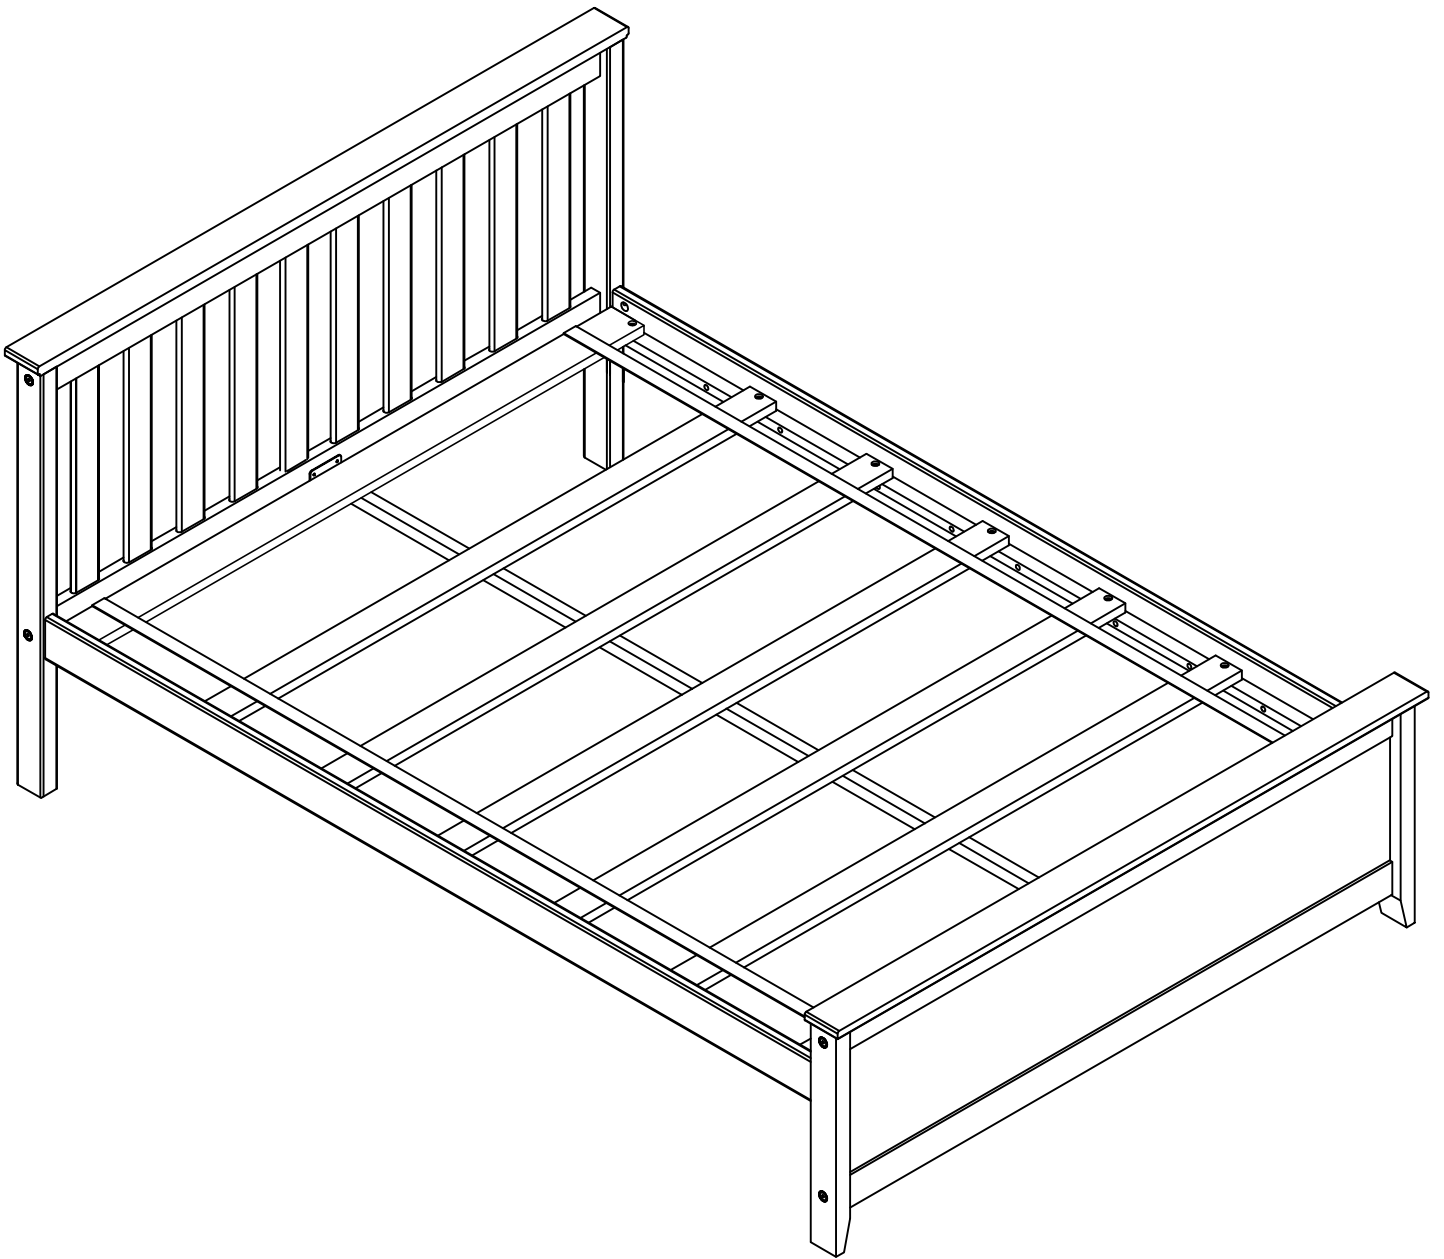

Full Bed with Trundle
Assembly Instructions
186211

Box 1: 180211

Box 2: 175261

ATTENTION

PLEASE READ BEFORE OPENING + ASSEMBLING

MAXWOOD FURNITURE IS A FAMILY OF BRANDS BUILT WITH YOUR FAMILY IN MIND.
WE APPRECIATE YOUR ORDER!

WE ARE HAPPY TO HELP!

180211
FULL BED
LIT DOUBLE
CAMA DOBLE

180211 FULL BED LIT DOUBLE CAMA DOBLE

180211

180211

20008 (M8*110mm)

4x

20006 (M8*60mm)