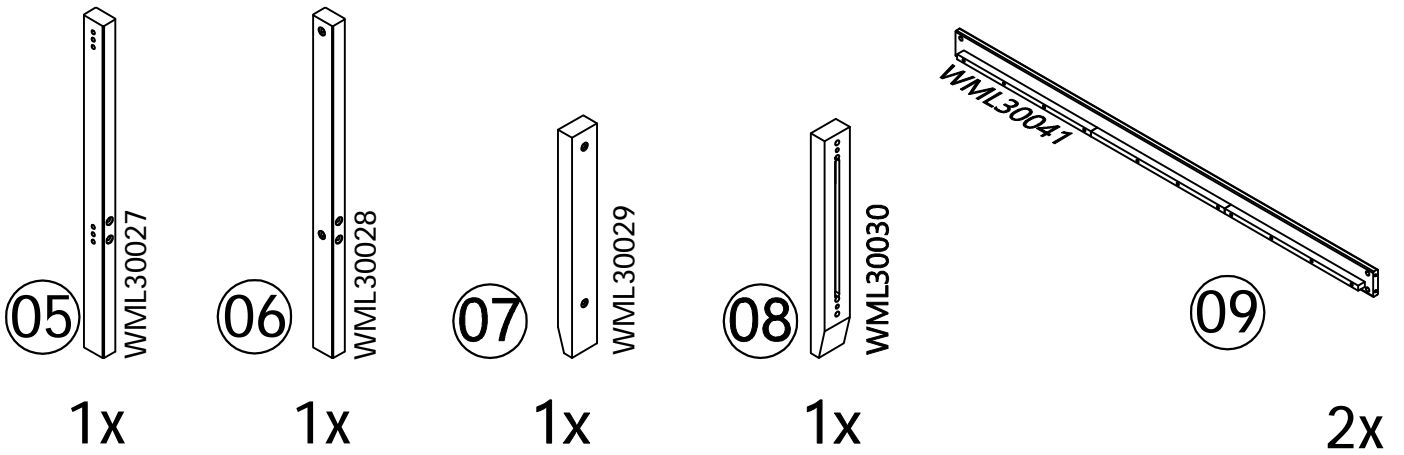

WE ARE HAPPY TO HELP!

180211
FULL BED
LIT DOUBLE
CAMA DOBLE

180211 FULL BED LIT DOUBLE CAMA DOBLE

180211

180211

20008 (M8*110mm)

4x

20006 (M8*60mm)