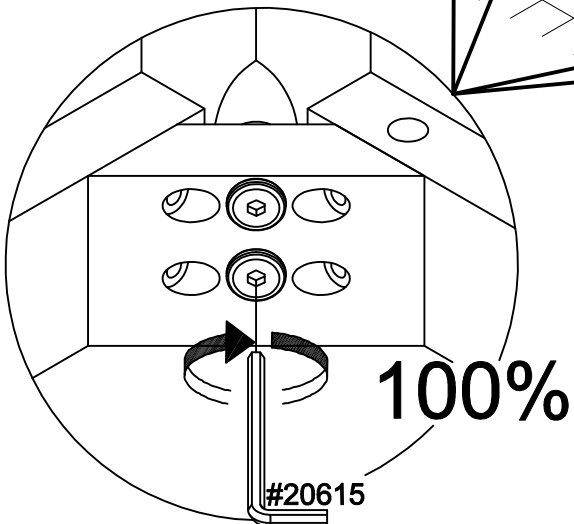

⚠ ADVERTENCIA

PELIGRO DE ASFIXIA
Partes pequeñas
No apta para niños menores de 3 años
A ser ensamblado por un adulto

-  20131 (M6*50mm) 8x
-  20639 (φ14*6*1mm) 8x
-  20129 (φ12*6*2) 8x

- 8x  20639 (φ14*6*1mm)
- 8x  20129 (φ12*6*2)
- 8x  20677 (M6*15mm)
- 4x  20675 (37*24*16mm)

20131 (M6*50mm)
2x

180°

ENGLISH

Thank you for your purchase from Maxwood Furniture. We hope you and your kids will love it!
Please keep these assembly instructions for future reference.

Important:

Safety is our number one concern – please follow these simple safety tips:
Remember to check and tighten bolts/hardware once every few month, as these may loosen with use over time.