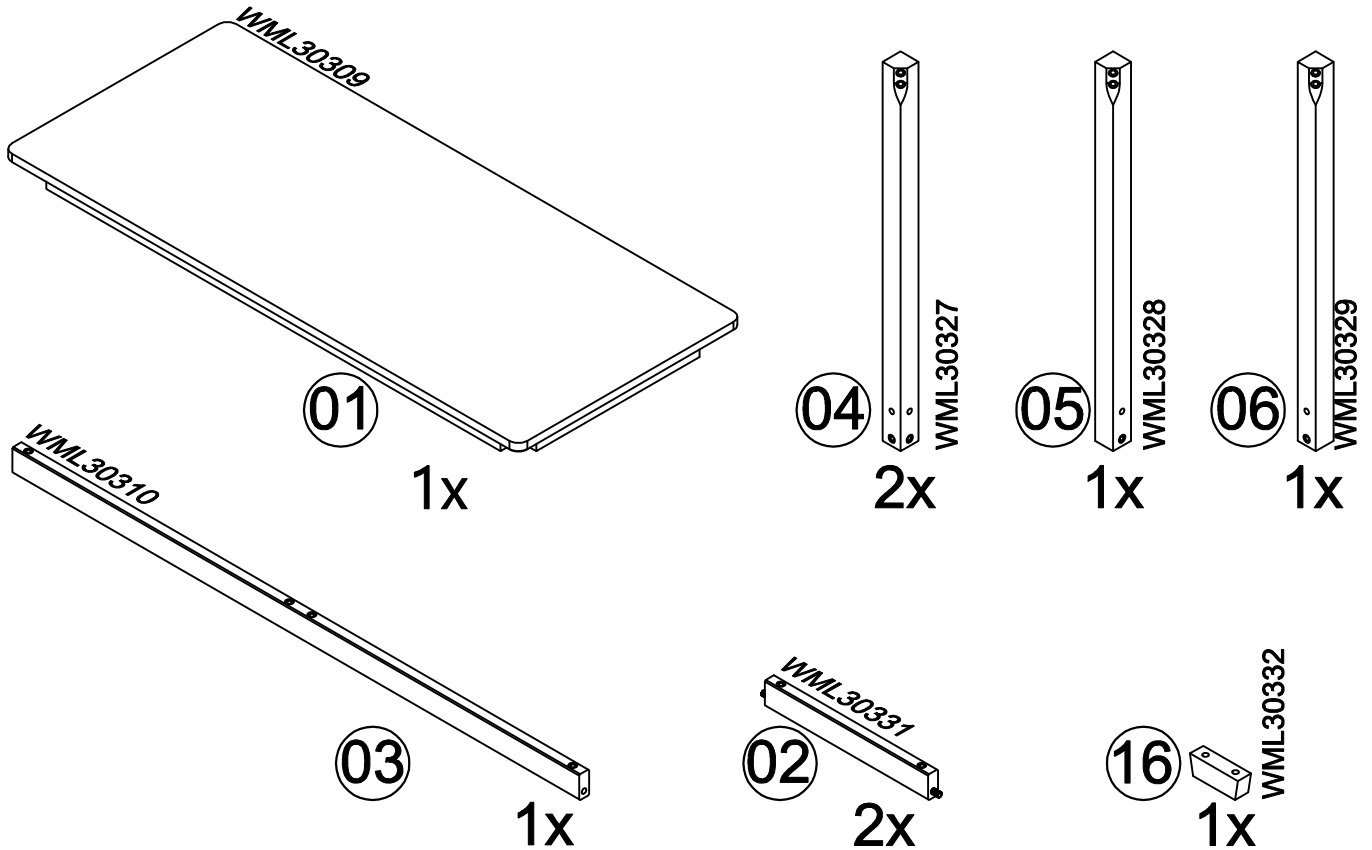

181200

⚠ WARNING:

CHOKING HAZARD
Small Parts
Not for children under 3 years.
To be Assembled by an Adult

⚠ ATTENTION:

RISQUE D'ÉTOUFFEMENT
Petites parties
Ne convient pas aux enfants de moins de 3 ans.
Doit être assemblé par un adulte

⚠ ADVERTENCIA

PELIGRO DE ASFIXIA
Partes pequeñas
No apta para niños menores de 3 años
A ser ensamblado por un adulto