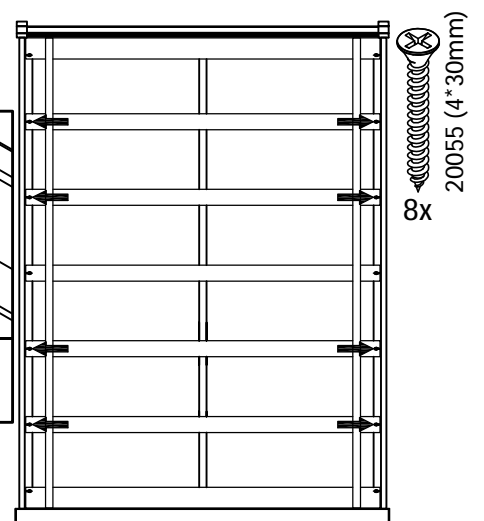

⚠ ADVERTENCIA
PELIGRO DE ASFIXIA
 Partes pequeñas
 No apta para niños menores
 de 3 años
 A ser ensamblado por un adulto

Not Included
 Non Inclus
 No Incluido

-  20010 (3*15mm)
-  20012 (3*19mm) 2x
-  20055 (4*30mm)

-  20674 (45*76*25mm) 2x
-  20055 (4*30mm)
-  20010 (3*15mm) 8x

ENGLISH

Thank you for your purchase from Maxwood Furniture. We hope you and your kids will love it!
Please keep these assembly instructions for future reference.