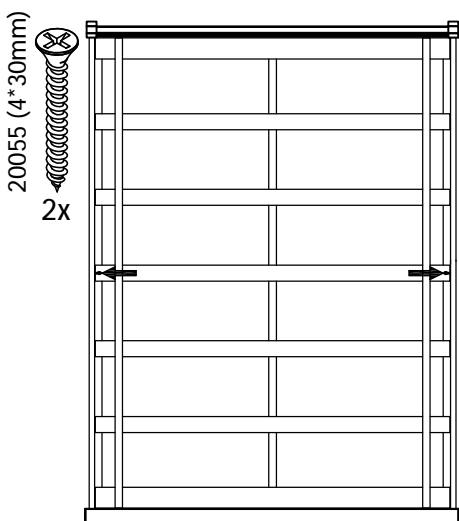

⚠ ADVERTENCIA
PELIGRO DE ASFIXIA
 Partes pequeñas
 No apta para niños menores
 de 3 años
 A ser ensamblado por un adulto

Not Included
 Non Inclus
 No Incluido

-  20010 (3*15mm)
-  20012 (3*19mm) 2x
-  20055 (4*30mm)

-  20674 (45*76*25mm) 2x
-  20055 (4*30mm)
-  20010 (3*15mm) 8x

ENGLISH

Thank you for your purchase from Maxwood Furniture. We hope you and your kids will love it!
Please keep these assembly instructions for future reference.