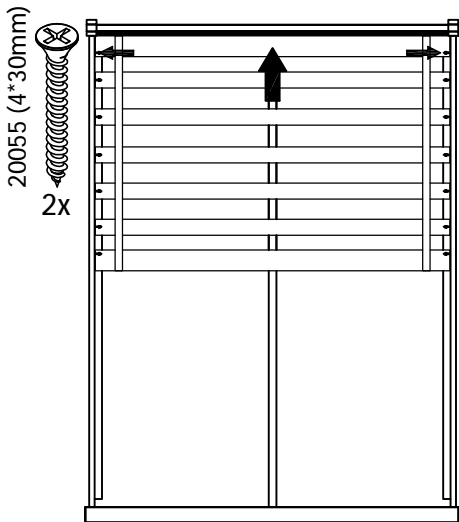

⚠ ADVERTENCIA
PELIGRO DE ASFIXIA
 Partes pequeñas
 No apta para niños menores
 de 3 años
 A ser ensamblado por un adulto

Not Included
 Non Inclus
 No Incluido

-  20010 (3*15mm)
-  20012 (3*19mm) 2x
-  20055 (4*30mm)

-  20674 (45*76*25mm) 2x
-  20055 (4*30mm)
-  20010 (3*15mm) 8x

ENGLISH

Thank you for your purchase from Maxwood Furniture. We hope you and your kids will love it!
Please keep these assembly instructions for future reference.