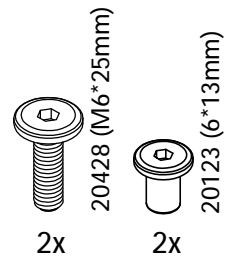

2x

20123 (6*13mm)

2x

20055 (4*30mm)

16x

21399 (178*31*28mm)

2x

20010 (3*15mm)

8x

20012 (3*19mm)

8x

20734 (80*66*2.5mm)

2x

20130 (6 x 19 x 2mm)

8x

20878 (M6*20mm)

⚠ ADVERTENCIA
PELIGRO DE ASFIXIA
 Partes pequeñas
 No apta para niños menores
 de 3 años
 A ser ensamblado por un adulto

Not Included
 Non Inclus
 No Incluido

-  20010 (3*15mm)
-  20012 (3*19mm) 2x
-  20055 (4*30mm)

-  20674 (45*76*25mm) 2x
-  20055 (4*30mm)
-  20010 (3*15mm) 8x

ENGLISH

Thank you for your purchase from Maxwood Furniture. We hope you and your kids will love it!
Please keep these assembly instructions for future reference.