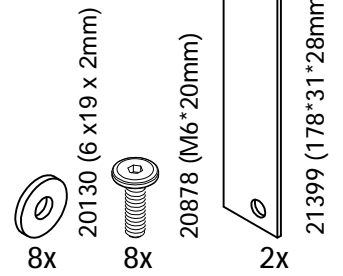

2x

20123 (6*13mm)

2x

20055 (4*30mm)

16x

21399 (178*31*28mm)

2x

20010 (3*15mm)

8x

20012 (3*19mm)

8x

20734 (80*66*2.5mm)

2x

20130 (6 x 19 x 2mm)

8x

20878 (M6*20mm)

⚠ ADVERTENCIA
PELIGRO DE ASFIXIA
 Partes pequeñas
 No apta para niños menores
 de 3 años
 A ser ensamblado por un adulto

Not Included
 Non Inclus
 No Incluido

-  20010 (3*15mm)
-  20012 (3*19mm) 2x
-  20055 (4*30mm)

-  20674 (45*76*25mm) 2x
-  20055 (4*30mm)
-  20010 (3*15mm) 8x

ENGLISH

Thank you for your purchase from Maxwood Furniture. We hope you and your kids will love it!
Please keep these assembly instructions for future reference.