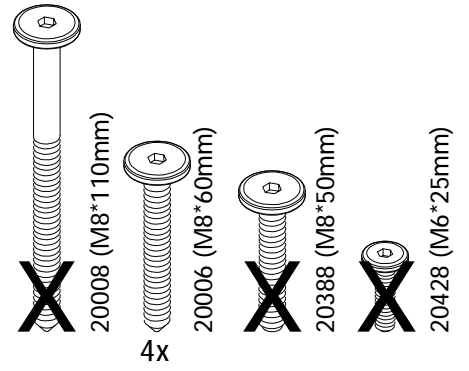

20674 (45*76*25mm)

2x

20428 (M6*25mm)

2x

20055 (4*30mm)

14x

20123 (6*13mm)

2x

20010 (3*15mm)

8x

20125 (4mm)

2x

20012 (3*19mm)

8x

20734 (80*66*2.5mm)

2x

⚠ ADVERTENCIA

PELIGRO DE ASFIXIA
Partes pequeñas
No apta para niños menores de 3 años
A ser ensamblado por un adulto

Not Included
Non Inclus
No Incluido

ENGLISH

Thank you for your purchase from Maxwood Furniture. We hope you and your kids will love it!
Please keep these assembly instructions for future reference.