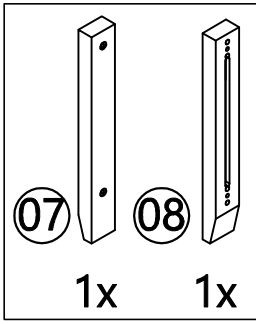

20674 (45*76*25mm)

2x

20428 (M6*25mm)

2x

20055 (4*30mm)

14x

20123 (6*13mm)

2x

20010 (3*15mm)

8x

20125 (4mm)

2x

20012 (3*19mm)

8x

20734 (80*66*2.5mm)

2x

⚠ ADVERTENCIA

PELIGRO DE ASFIXIA
Partes pequeñas
No apta para niños menores de 3 años
A ser ensamblado por un adulto

Not Included
Non Inclus
No Incluido

ENGLISH

Thank you for your purchase from Maxwood Furniture. We hope you and your kids will love it!
Please keep these assembly instructions for future reference.