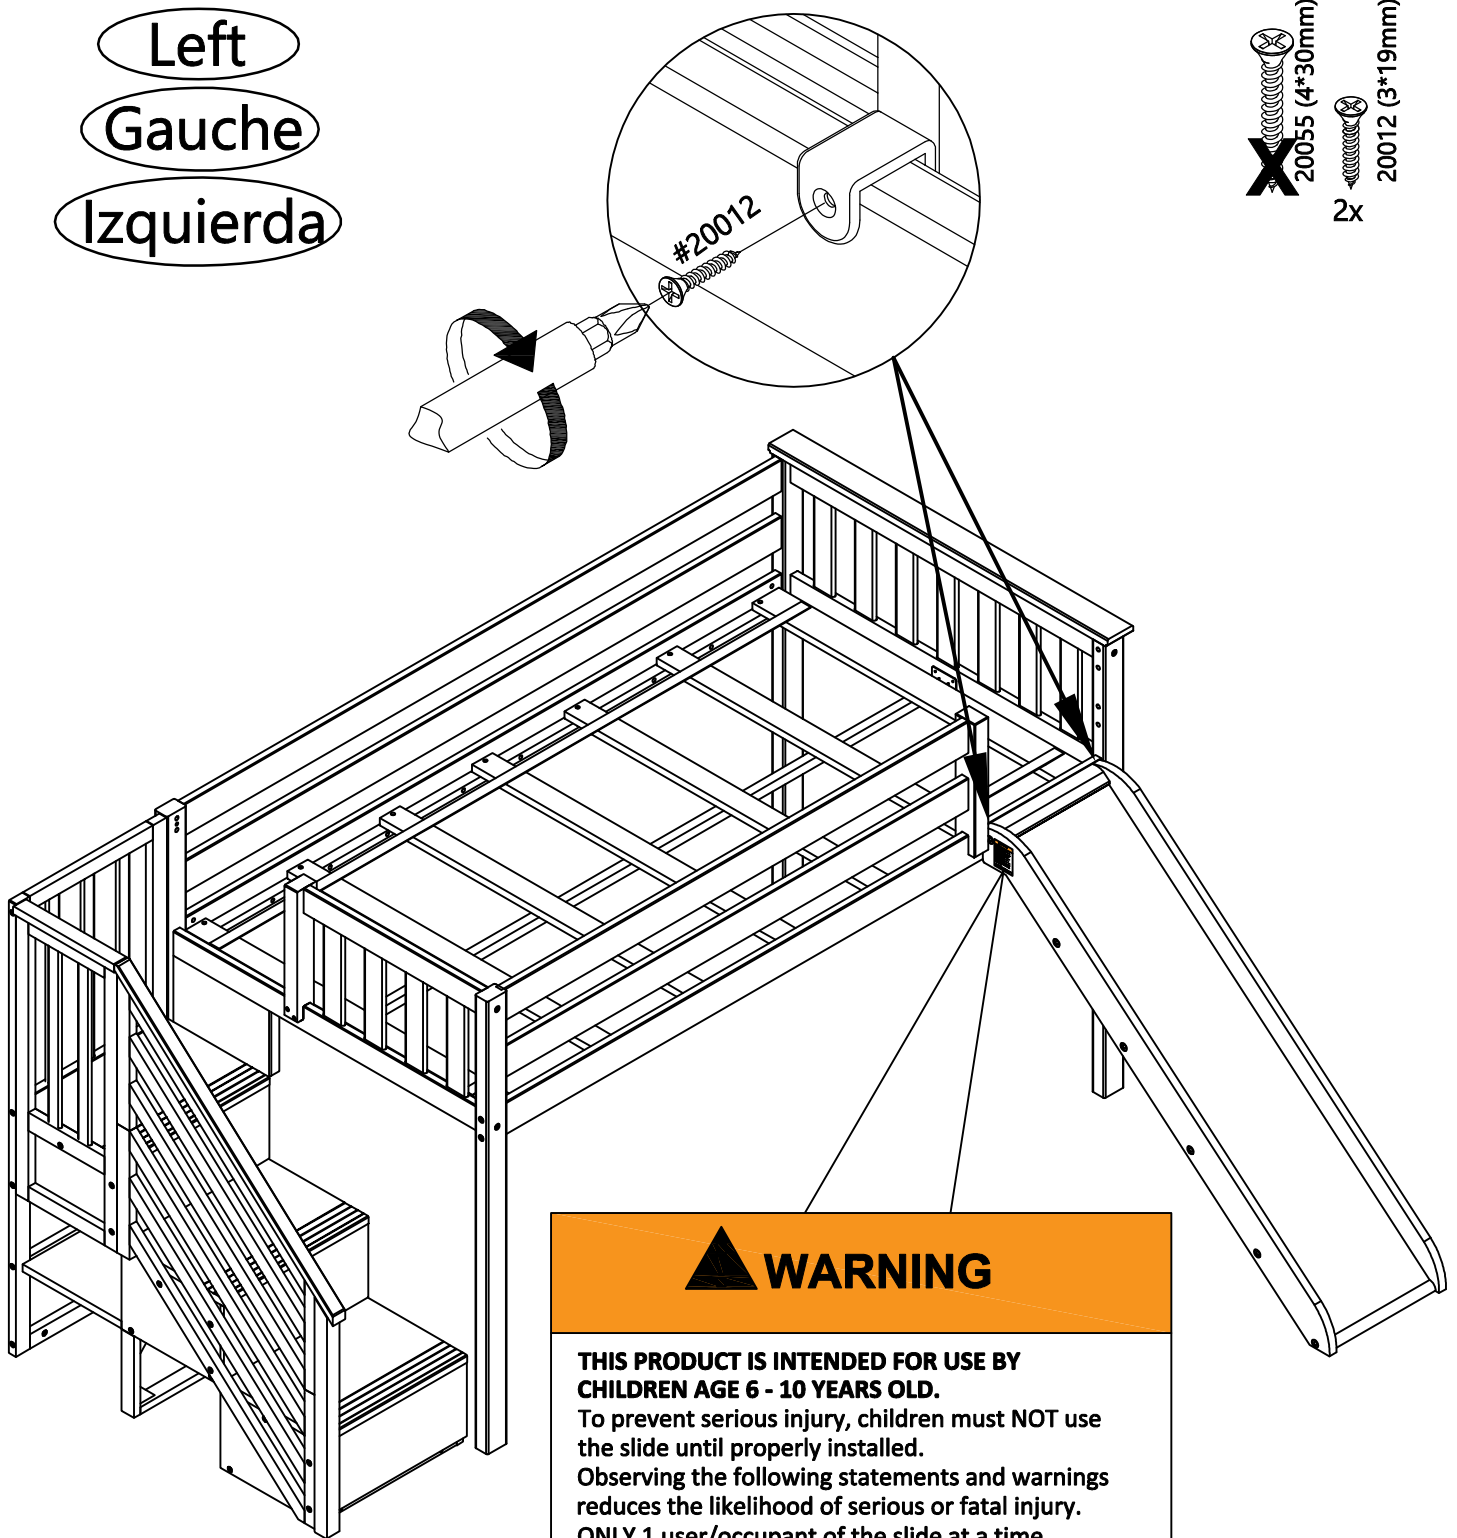

Left
Gauche
Izquierda

X 20055 (4*30mm)
20012 (3*19mm)
2x

WARNING

THIS PRODUCT IS INTENDED FOR USE BY CHILDREN AGE 6 - 10 YEARS OLD.

To prevent serious injury, children must NOT use the slide until properly installed.

Observing the following statements and warnings reduces the likelihood of serious or fatal injury.

ONLY 1 user/occupant of the slide at a time, weighing no more than 106 lbs (48 kg).

It is strongly recommended that there be on-site adult supervision for children.

Please instruct children not to walk in front of children sliding down the slide.

Please instruct children not to use the equipment in a manner other than intended.

Do not attached items to the bed or slide that are not specifically designed for use with it, such as, but not limited to, jump ropes, clothes lines, pet leashes, cables and chain as they may cause a strangulation hazard.

WE STRONGLY RECOMMENDED TO PLACE THE SLIDE ON A LEVEL SURFACE AT A SAFE DISTANCE FROM ANY STRUCTURE OR OBSTRUCTION SUCH AS A WALL, FURNITURE ETC