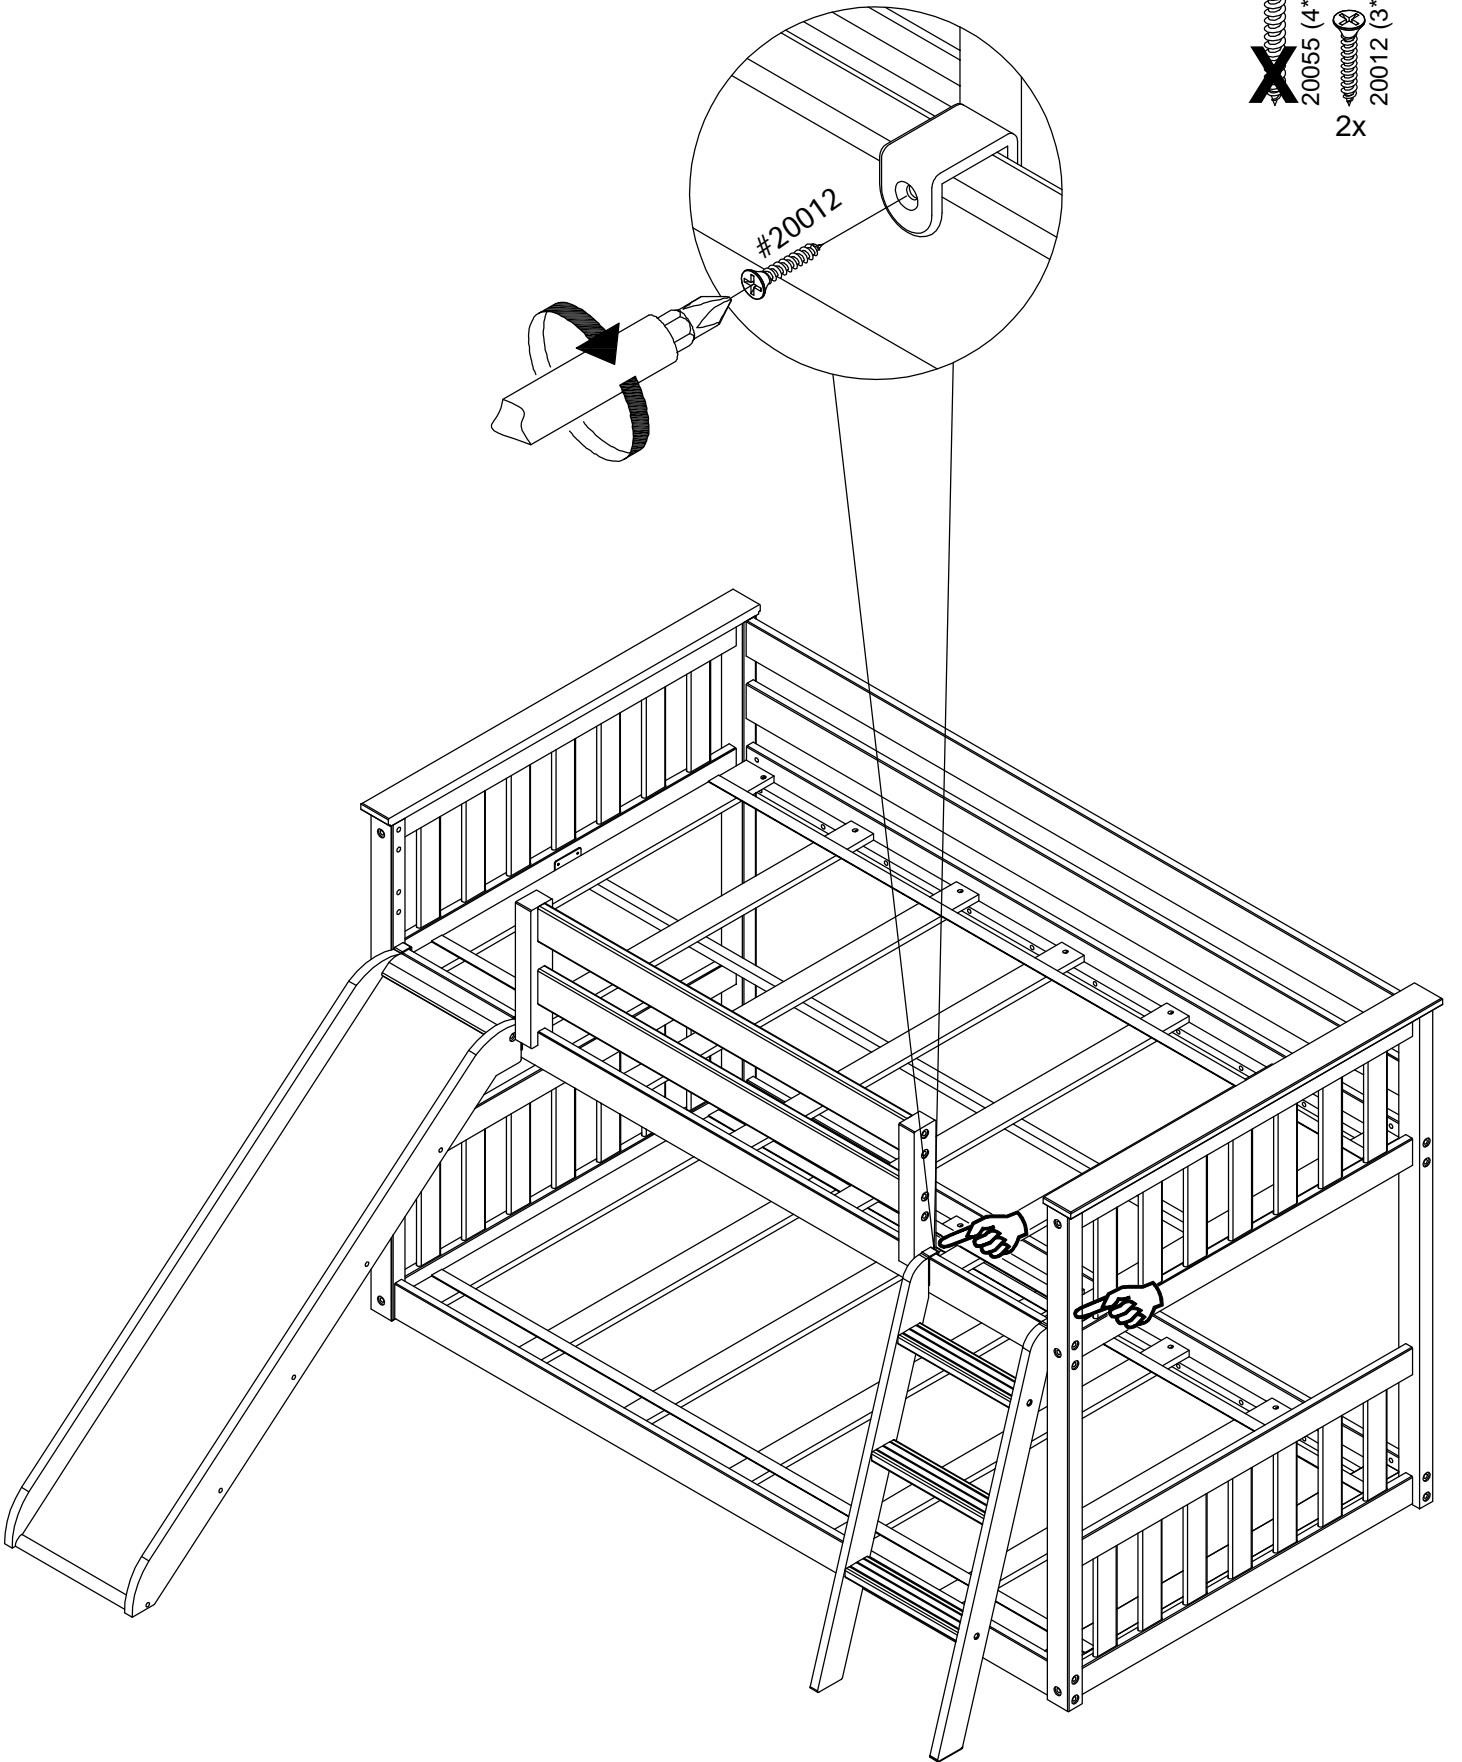

- 20055 (4*30mm)
- 20012 (3*19mm)
- 2x