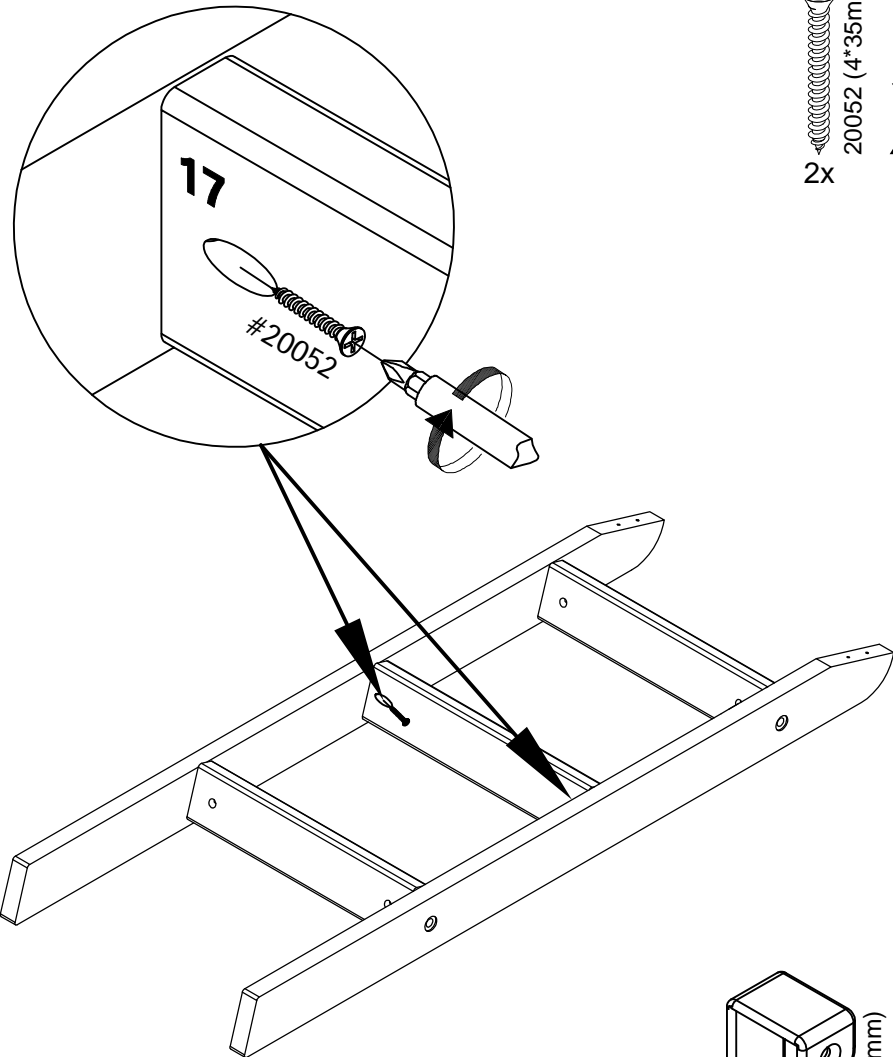

- 2x 20052 (4*35mm)
- ~~X~~ 20055 (4*30mm)
- ~~X~~ 20012 (3*19mm)