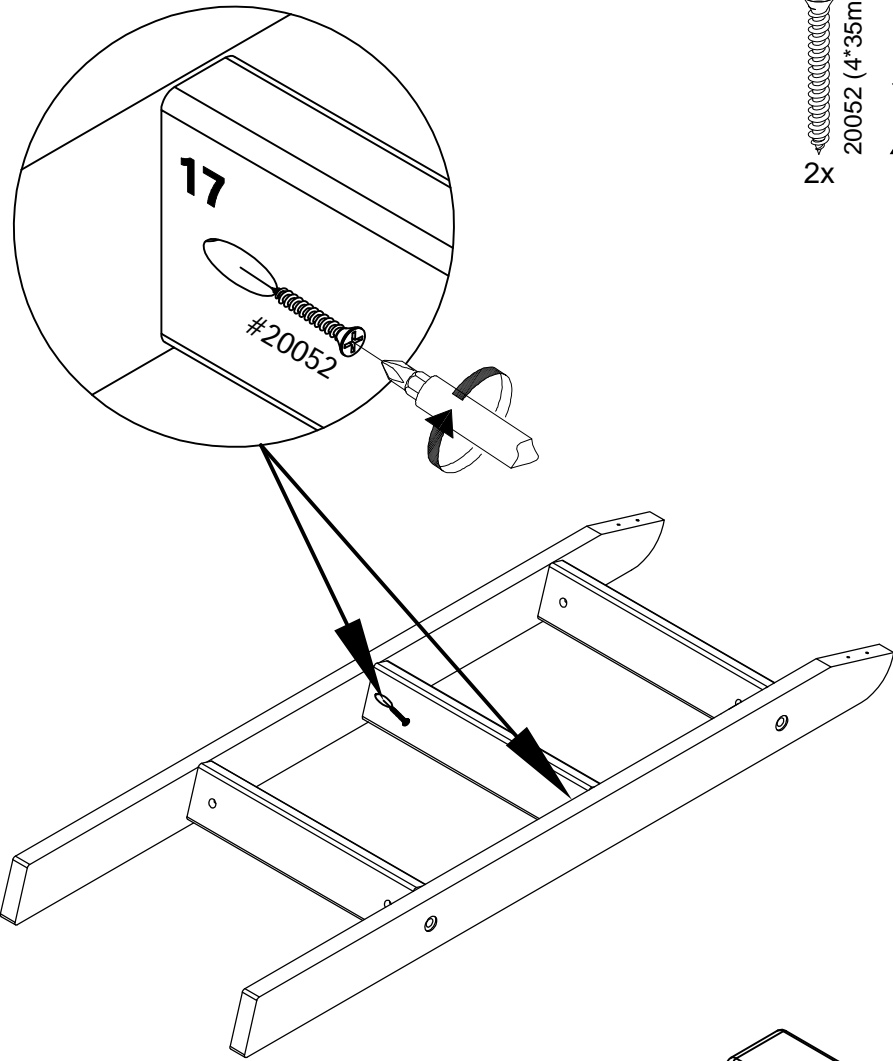

- 2x 20052 (4*35mm)
- ~~X~~ 20055 (4*30mm)
- ~~X~~ 20012 (3*19mm)