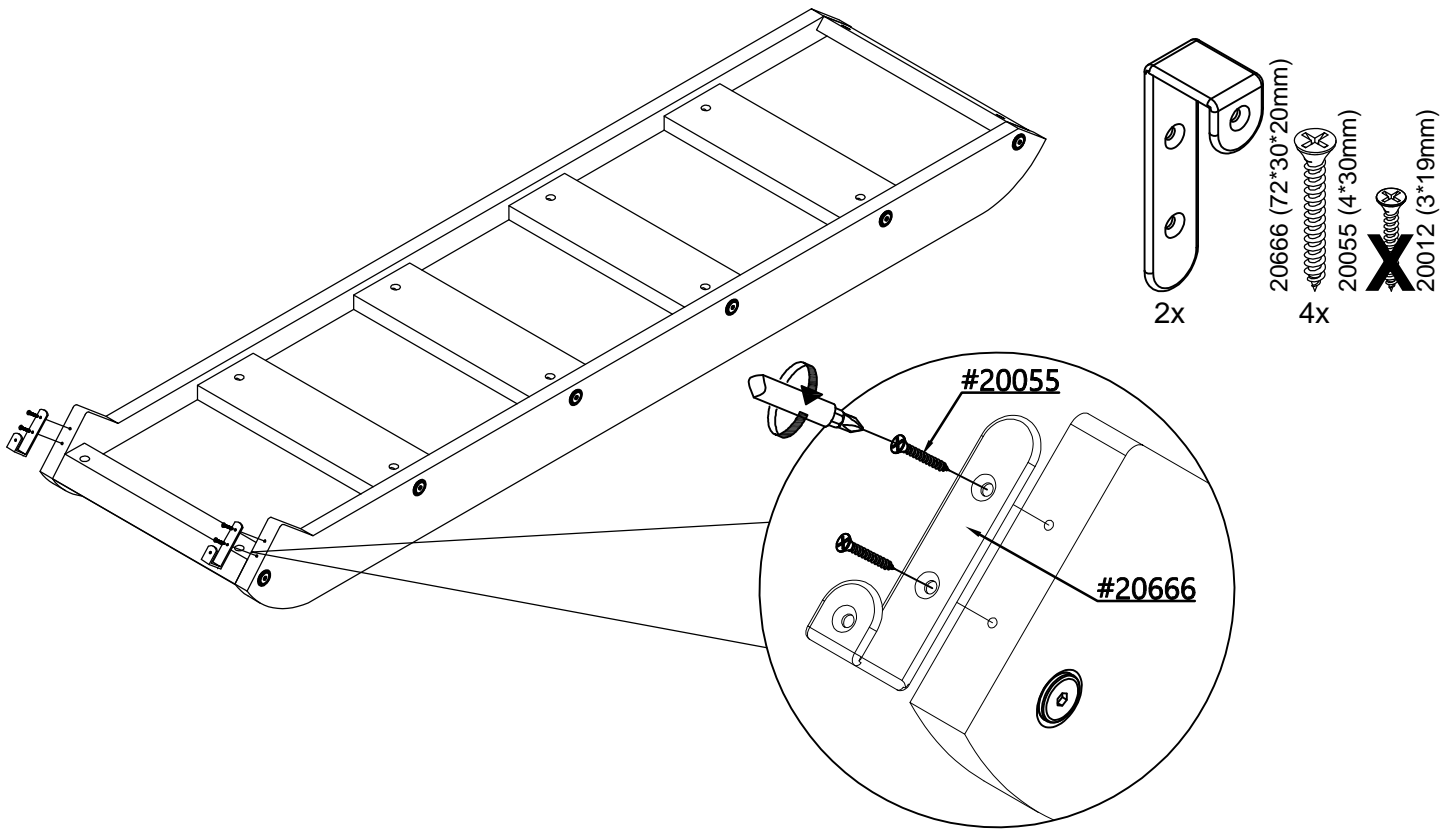

14x

①

②

③

- 20358 (ø8*17mm) ~~X~~
- 20008 (M8*10mm)
- 20006 (M8*60mm) 2x
- ~~X~~ 20336 (M6*60mm)

WARNING

THIS PRODUCT IS INTENDED FOR USE BY CHILDREN AGE 6 - 10 YEARS OLD.

To prevent serious injury, children must NOT use the slide until properly installed. Observing the following statements and warnings reduces the likelihood of serious or fatal injury. ONLY 1 user/occupant of the slide at a time, weighing no more than 106 lbs (48 kg). It is strongly recommended that there be on-site adult supervision for children. Please instruct children not to walk in front of children sliding down the slide. Please instruct children not to use the equipment in a manner other than intended. Do not attached items to the bed or slide that are not specifically designed for use with it, such as, but not limited to, jump ropes, clothes lines, pet leashes, cables and chain as they may cause a strangulation hazard.