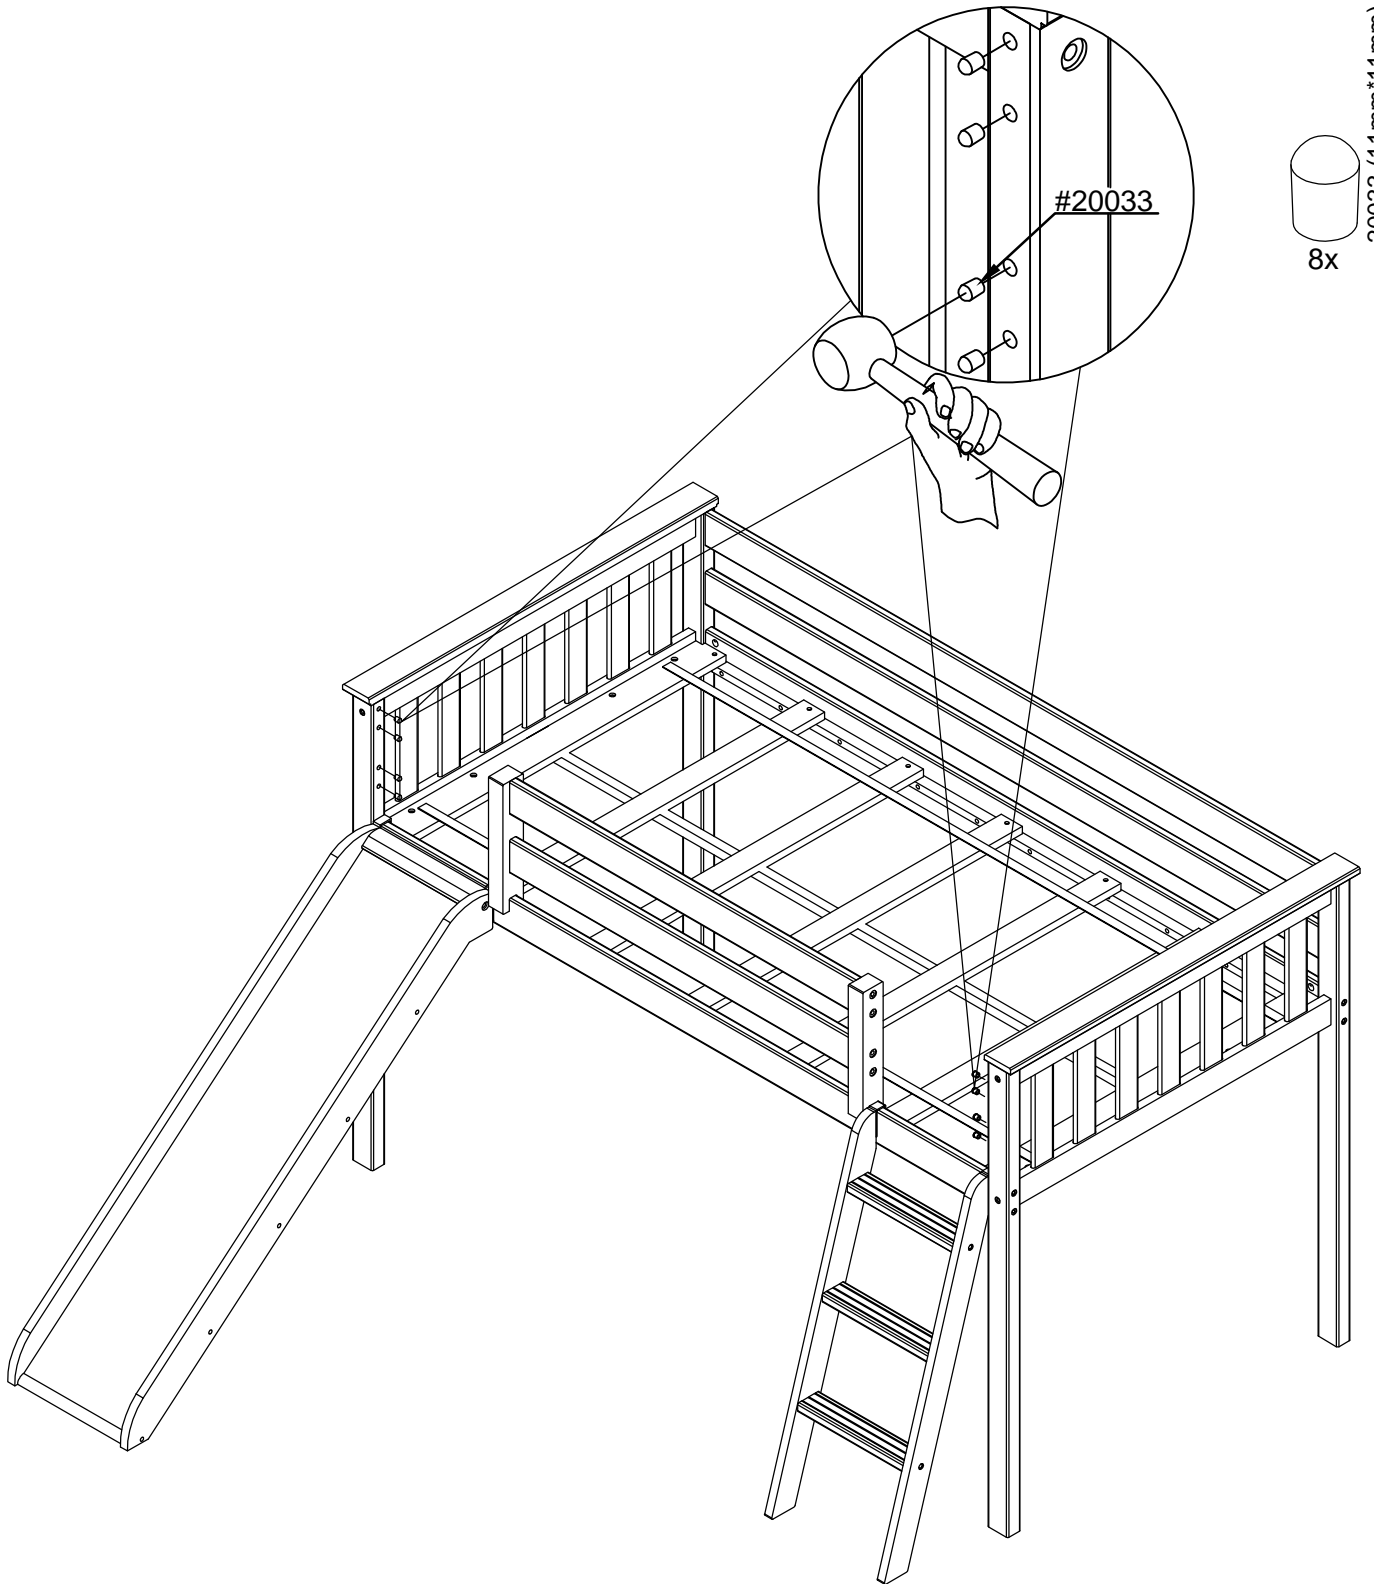

14x

①

②

③

- 20358 (ø8*17mm) ~~X~~
- 20008 (M8*10mm)
- 20006 (M8*60mm) 2x
- ~~X~~ 20336 (M6*60mm)

WARNING

THIS PRODUCT IS INTENDED FOR USE BY CHILDREN AGE 6 - 10 YEARS OLD.

To prevent serious injury, children must NOT use the slide until properly installed. Observing the following statements and warnings reduces the likelihood of serious or fatal injury. ONLY 1 user/occupant of the slide at a time, weighing no more than 106 lbs (48 kg). It is strongly recommended that there be on-site adult supervision for children. Please instruct children not to walk in front of children sliding down the slide. Please instruct children not to use the equipment in a manner other than intended. Do not attached items to the bed or slide that are not specifically designed for use with it, such as, but not limited to, jump ropes, clothes lines, pet leashes, cables and chain as they may cause a strangulation hazard.

WE STRONGLY RECOMMENDED TO PLACE THE SLIDE ON A LEVEL SURFACE AT A SAFE DISTANCE FROM ANY STRUCTURE OR OBSTRUCTION SUCH AS A WALL, FURNITURE ETC

20055 (4*30mm)
6x
~~20012 (3*19mm)~~

- 2x 20052 (4*35mm)
- ~~X~~ 20055 (4*30mm)
- ~~X~~ 20012 (3*19mm)

- 2x 20666 (72*30*20mm)
- 4x 20055 (4*30mm)
- ~~X~~ 20012 (3*19mm)

- ~~20055 (4*30mm)~~
- 20012 (3*19mm)
- 2x

20033 (11mm*11mm)

8x