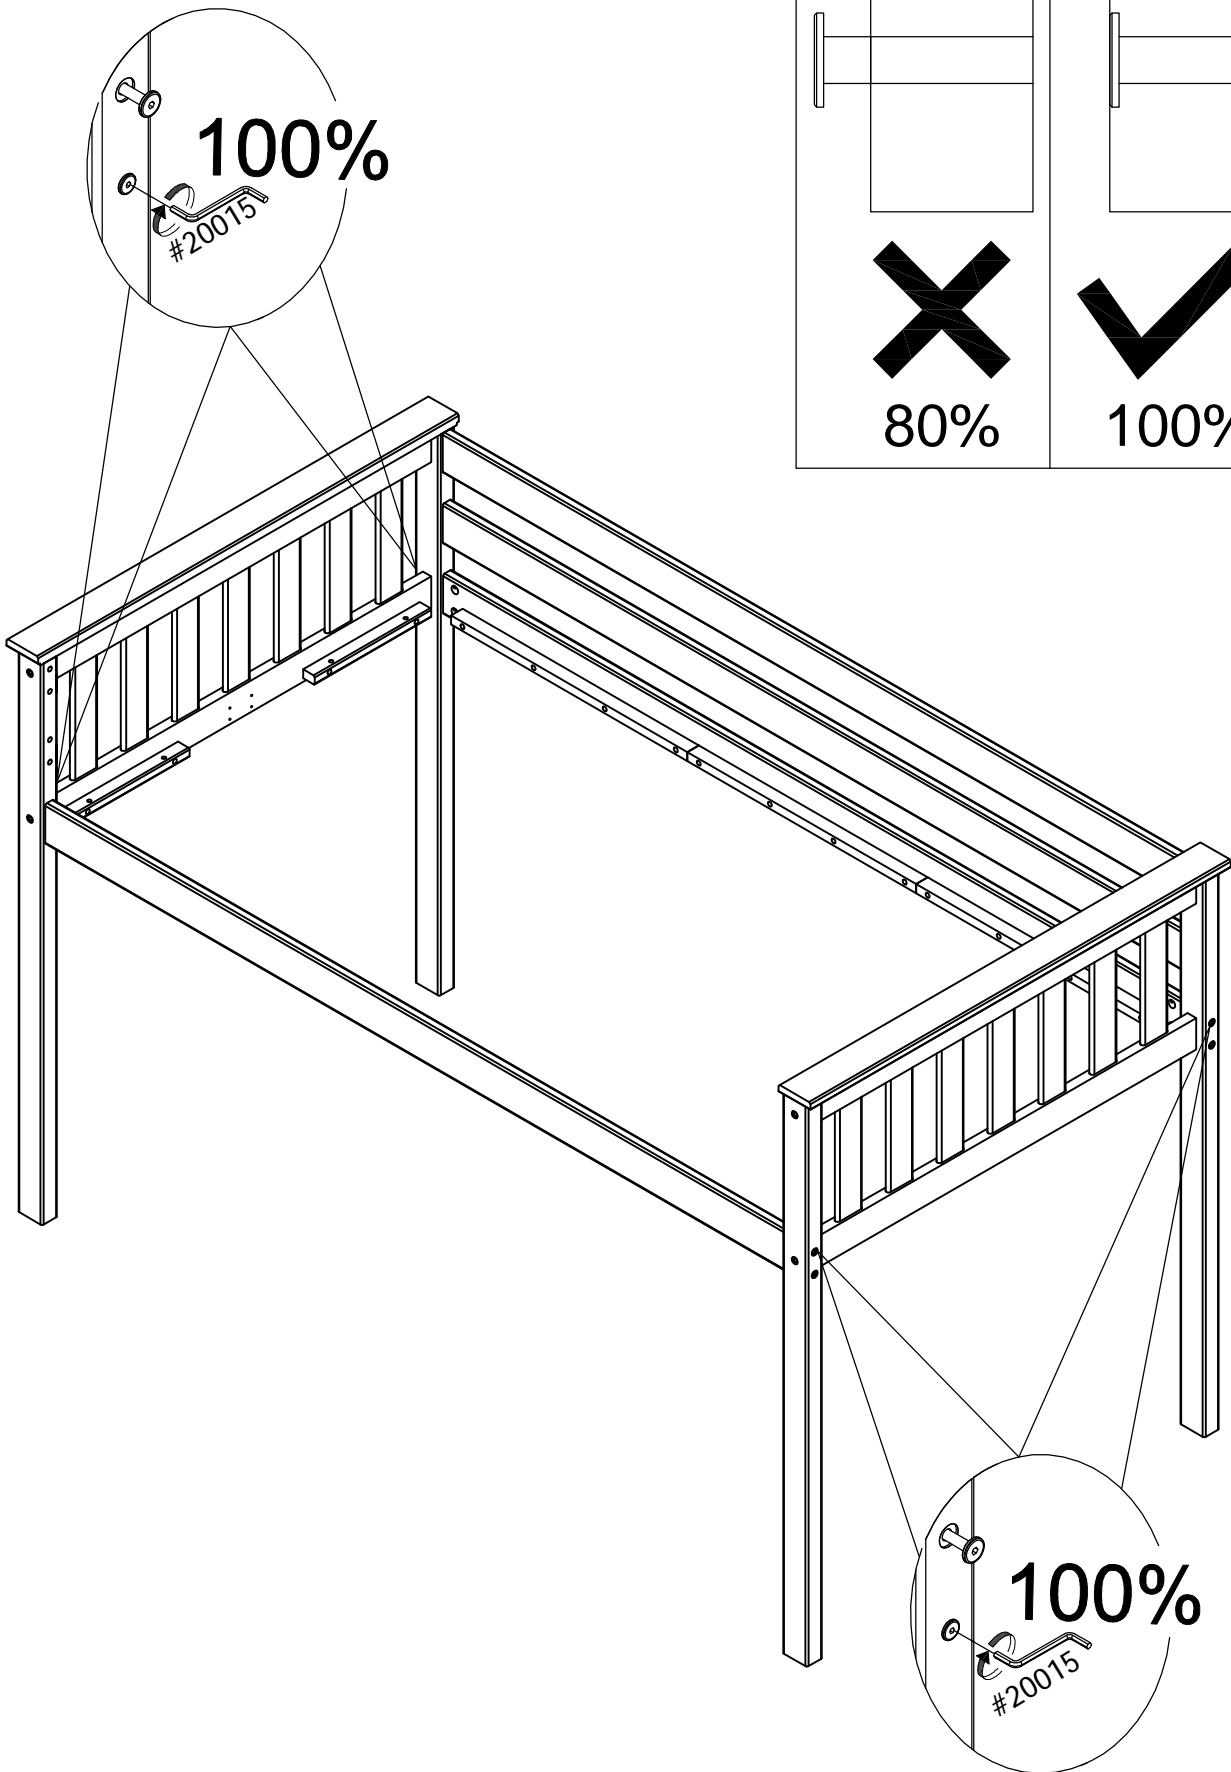

⚠ ADVERTENCIA

PELIGRO DE ASFIXIA
Partes pequeñas
No apta para niños menores de 3 años
A ser ensamblado por un adulto

Not Included
Non Inclus
No Incluido

	
	
80%	100%

- 20055 (4*30mm)
- ~~20343 (4*25mm)~~
- ~~20012 (3*19mm)~~

14x

①

②

③

- 20358 (ø8*17mm) ~~X~~
- 20008 (M8*10mm)
- 20006 (M8*60mm) 2x
- ~~X~~ 20336 (M6*60mm)

WARNING

THIS PRODUCT IS INTENDED FOR USE BY CHILDREN AGE 6 - 10 YEARS OLD.

To prevent serious injury, children must NOT use the slide until properly installed. Observing the following statements and warnings reduces the likelihood of serious or fatal injury. ONLY 1 user/occupant of the slide at a time, weighing no more than 106 lbs (48 kg). It is strongly recommended that there be on-site adult supervision for children. Please instruct children not to walk in front of children sliding down the slide. Please instruct children not to use the equipment in a manner other than intended. Do not attached items to the bed or slide that are not specifically designed for use with it, such as, but not limited to, jump ropes, clothes lines, pet leashes, cables and chain as they may cause a strangulation hazard.