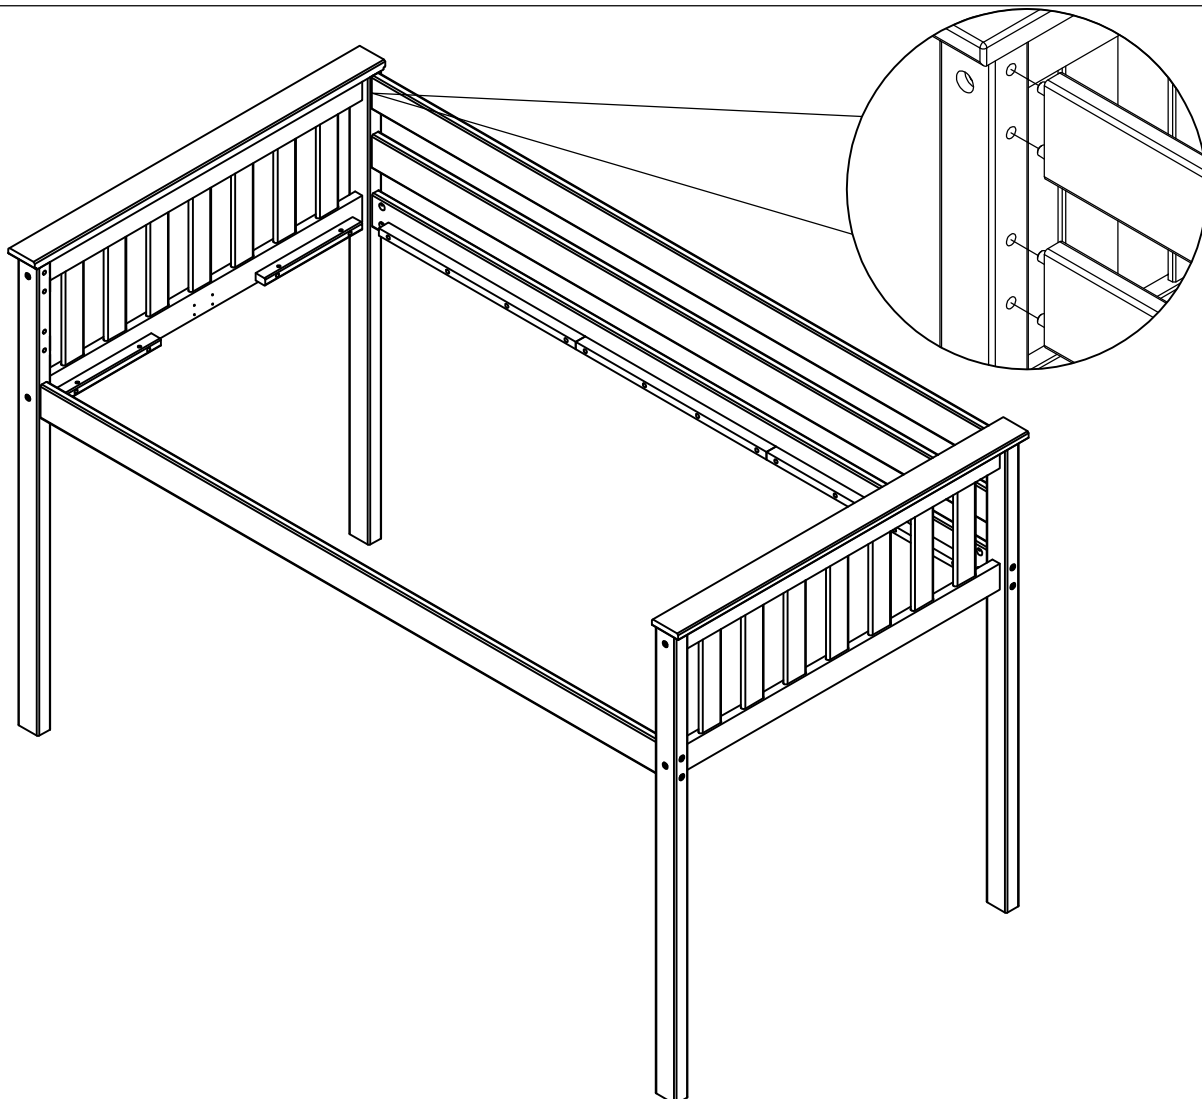

⚠ ADVERTENCIA

PELIGRO DE ASFIXIA
Partes pequeñas
No apta para niños menores de 3 años
A ser ensamblado por un adulto

Not Included
Non Inclus
No Incluido

	
	
80%	100%

- 20055 (4*30mm)
- ~~20343 (4*25mm)~~
- ~~20012 (3*19mm)~~

14x

①

②

③

- 20358 (ø8*17mm) ~~X~~
- 20008 (M8*10mm)
- 20006 (M8*60mm) 2x
- ~~X~~ 20336 (M6*60mm)

WARNING

THIS PRODUCT IS INTENDED FOR USE BY CHILDREN AGE 6 - 10 YEARS OLD.

To prevent serious injury, children must NOT use the slide until properly installed. Observing the following statements and warnings reduces the likelihood of serious or fatal injury. ONLY 1 user/occupant of the slide at a time, weighing no more than 106 lbs (48 kg). It is strongly recommended that there be on-site adult supervision for children. Please instruct children not to walk in front of children sliding down the slide. Please instruct children not to use the equipment in a manner other than intended. Do not attached items to the bed or slide that are not specifically designed for use with it, such as, but not limited to, jump ropes, clothes lines, pet leashes, cables and chain as they may cause a strangulation hazard.