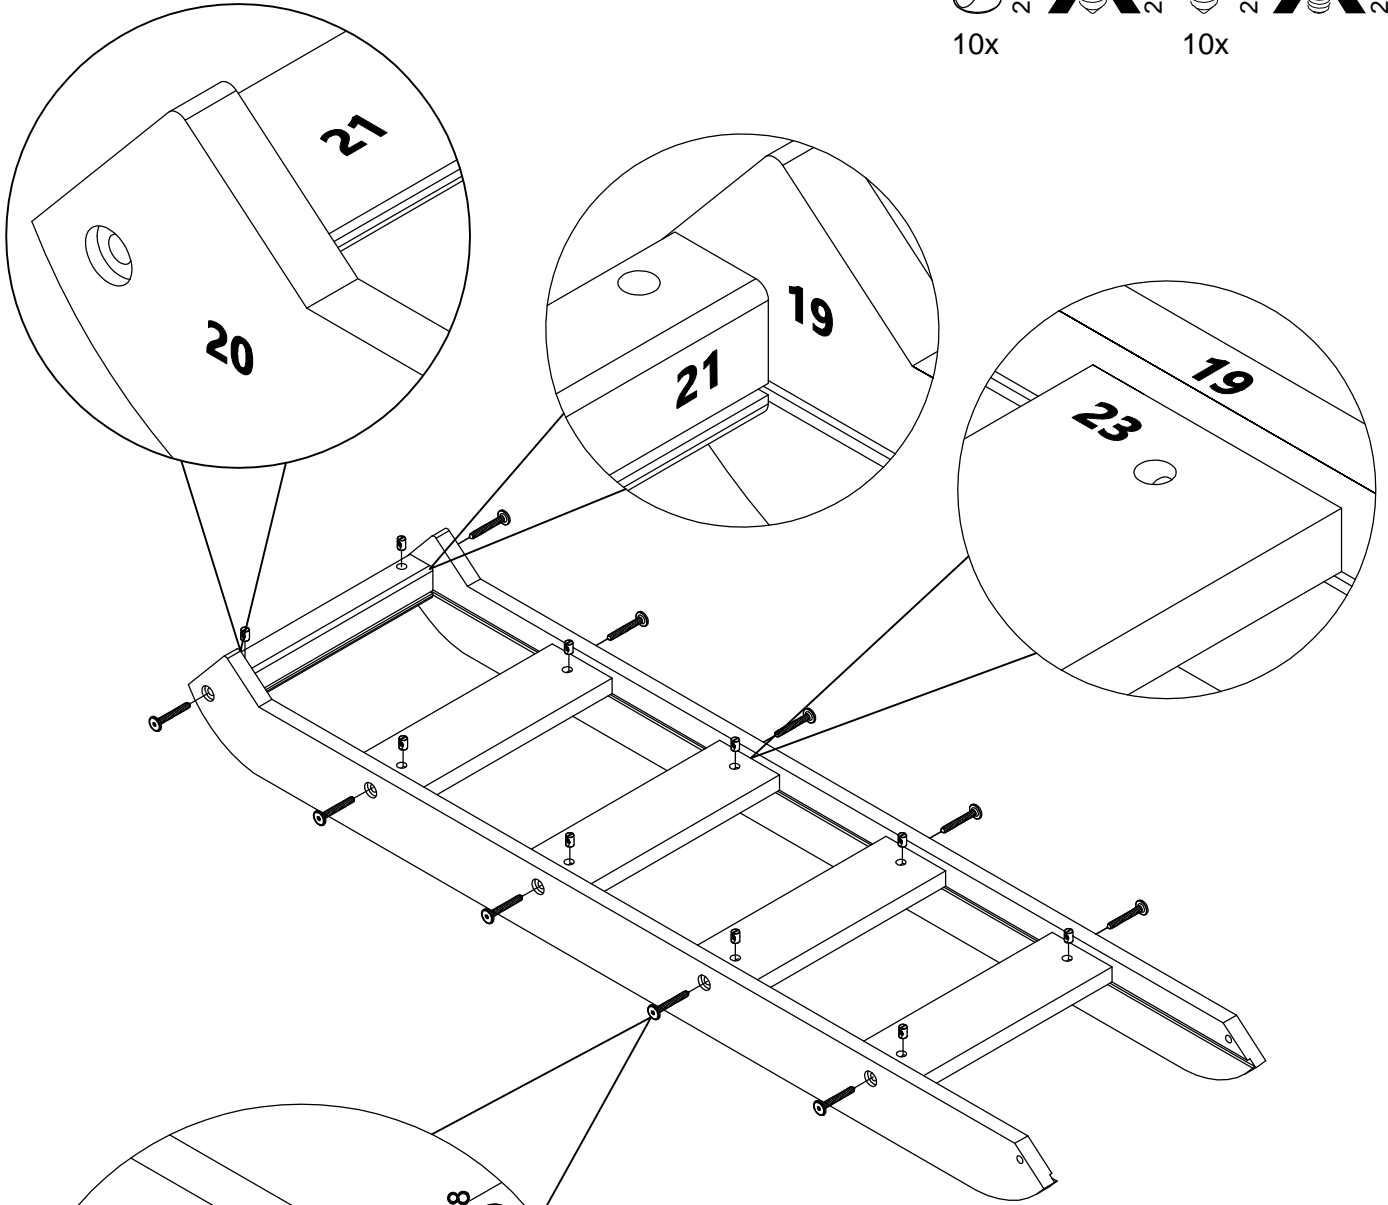

20666 (70*30*20mm)

4x

20052 (4*35mm)

2x

20033 (11mm*11mm)

8x

20055 (4*30mm)

28x

⚠ ADVERTENCIA

PELIGRO DE ASFIXIA
Partes pequeñas
No apta para niños menores de 3 años
A ser ensamblado por un adulto

Not Included
Non Inclus
No Incluido

	
	
80%	100%

- 20055 (4*30mm)
- ~~20343 (4*25mm)~~
- ~~20012 (3*19mm)~~

14x

①

②

③

- 20358 (ø8*17mm) ~~X~~
- 20008 (M8*10mm)
- 20006 (M8*60mm) 2x
- ~~X~~ 20336 (M6*60mm)

WARNING

THIS PRODUCT IS INTENDED FOR USE BY CHILDREN AGE 6 - 10 YEARS OLD.

To prevent serious injury, children must NOT use the slide until properly installed. Observing the following statements and warnings reduces the likelihood of serious or fatal injury. ONLY 1 user/occupant of the slide at a time, weighing no more than 106 lbs (48 kg). It is strongly recommended that there be on-site adult supervision for children. Please instruct children not to walk in front of children sliding down the slide. Please instruct children not to use the equipment in a manner other than intended. Do not attached items to the bed or slide that are not specifically designed for use with it, such as, but not limited to, jump ropes, clothes lines, pet leashes, cables and chain as they may cause a strangulation hazard.

- 2x 20666 (72*30*20mm)
- 4x 20055 (4*30mm)
- ~~X~~ 20012 (3*19mm)

- ~~20055 (4*30mm)~~
- 20012 (3*19mm)
- 2x

20033 (11mm*11mm)

8x