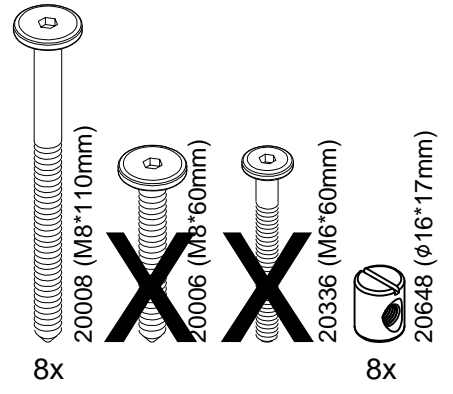

20666 (70*30*20mm)

4x

20052 (4*35mm)

2x

20033 (11mm*11mm)

8x

20055 (4*30mm)

28x

⚠ ADVERTENCIA

PELIGRO DE ASFIXIA
Partes pequeñas
No apta para niños menores de 3 años
A ser ensamblado por un adulto

Not Included
Non Inclus
No Incluido

	
	
80%	100%

- 20055 (4*30mm)
- ~~20343 (4*25mm)~~
- ~~20012 (3*19mm)~~

14x

①

②

③

- 20358 (ø8*17mm) ~~X~~
- 20008 (M8*10mm)
- 20006 (M8*60mm) 2x
- ~~X~~ 20336 (M6*60mm)

WARNING

THIS PRODUCT IS INTENDED FOR USE BY CHILDREN AGE 6 - 10 YEARS OLD.

To prevent serious injury, children must NOT use the slide until properly installed. Observing the following statements and warnings reduces the likelihood of serious or fatal injury. ONLY 1 user/occupant of the slide at a time, weighing no more than 106 lbs (48 kg). It is strongly recommended that there be on-site adult supervision for children. Please instruct children not to walk in front of children sliding down the slide. Please instruct children not to use the equipment in a manner other than intended. Do not attached items to the bed or slide that are not specifically designed for use with it, such as, but not limited to, jump ropes, clothes lines, pet leashes, cables and chain as they may cause a strangulation hazard.

- 2x 20666 (72*30*20mm)
- 4x 20055 (4*30mm)
- ~~X~~ 20012 (3*19mm)

- ~~20055 (4*30mm)~~
- 20012 (3*19mm)
- 2x

20033 (11mm*11mm)

8x