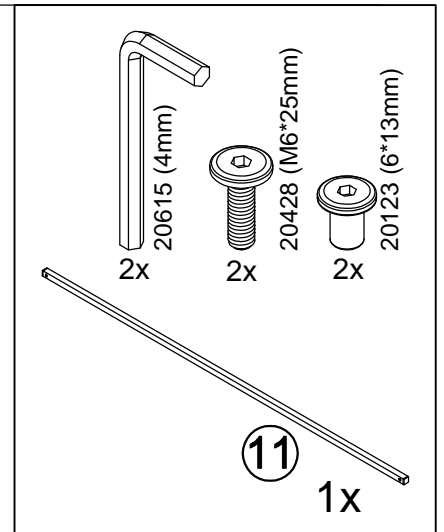

20666 (70*30*20mm)

4x

20052 (4*35mm)

2x

20033 (11mm*11mm)

8x

20055 (4*30mm)

28x

⚠ ADVERTENCIA

PELIGRO DE ASFIXIA
Partes pequeñas
No apta para niños menores de 3 años
A ser ensamblado por un adulto

Not Included
Non Inclus
No Incluido

	
	
80%	100%

- 20055 (4*30mm)
- ~~20343 (4*25mm)~~
- ~~20012 (3*19mm)~~

14x

①

②

③

- 20358 (ø8*17mm) ~~X~~
- 20008 (M8*10mm)
- 20006 (M8*60mm) 2x
- ~~X~~ 20336 (M6*60mm)

WARNING

THIS PRODUCT IS INTENDED FOR USE BY CHILDREN AGE 6 - 10 YEARS OLD.

To prevent serious injury, children must NOT use the slide until properly installed. Observing the following statements and warnings reduces the likelihood of serious or fatal injury. ONLY 1 user/occupant of the slide at a time, weighing no more than 106 lbs (48 kg). It is strongly recommended that there be on-site adult supervision for children. Please instruct children not to walk in front of children sliding down the slide. Please instruct children not to use the equipment in a manner other than intended. Do not attached items to the bed or slide that are not specifically designed for use with it, such as, but not limited to, jump ropes, clothes lines, pet leashes, cables and chain as they may cause a strangulation hazard.

- 2x 20666 (72*30*20mm)
- 4x 20055 (4*30mm)
- ~~X~~ 20012 (3*19mm)

- ~~20055 (4*30mm)~~
- 20012 (3*19mm)
- 2x

20033 (11mm*11mm)

8x