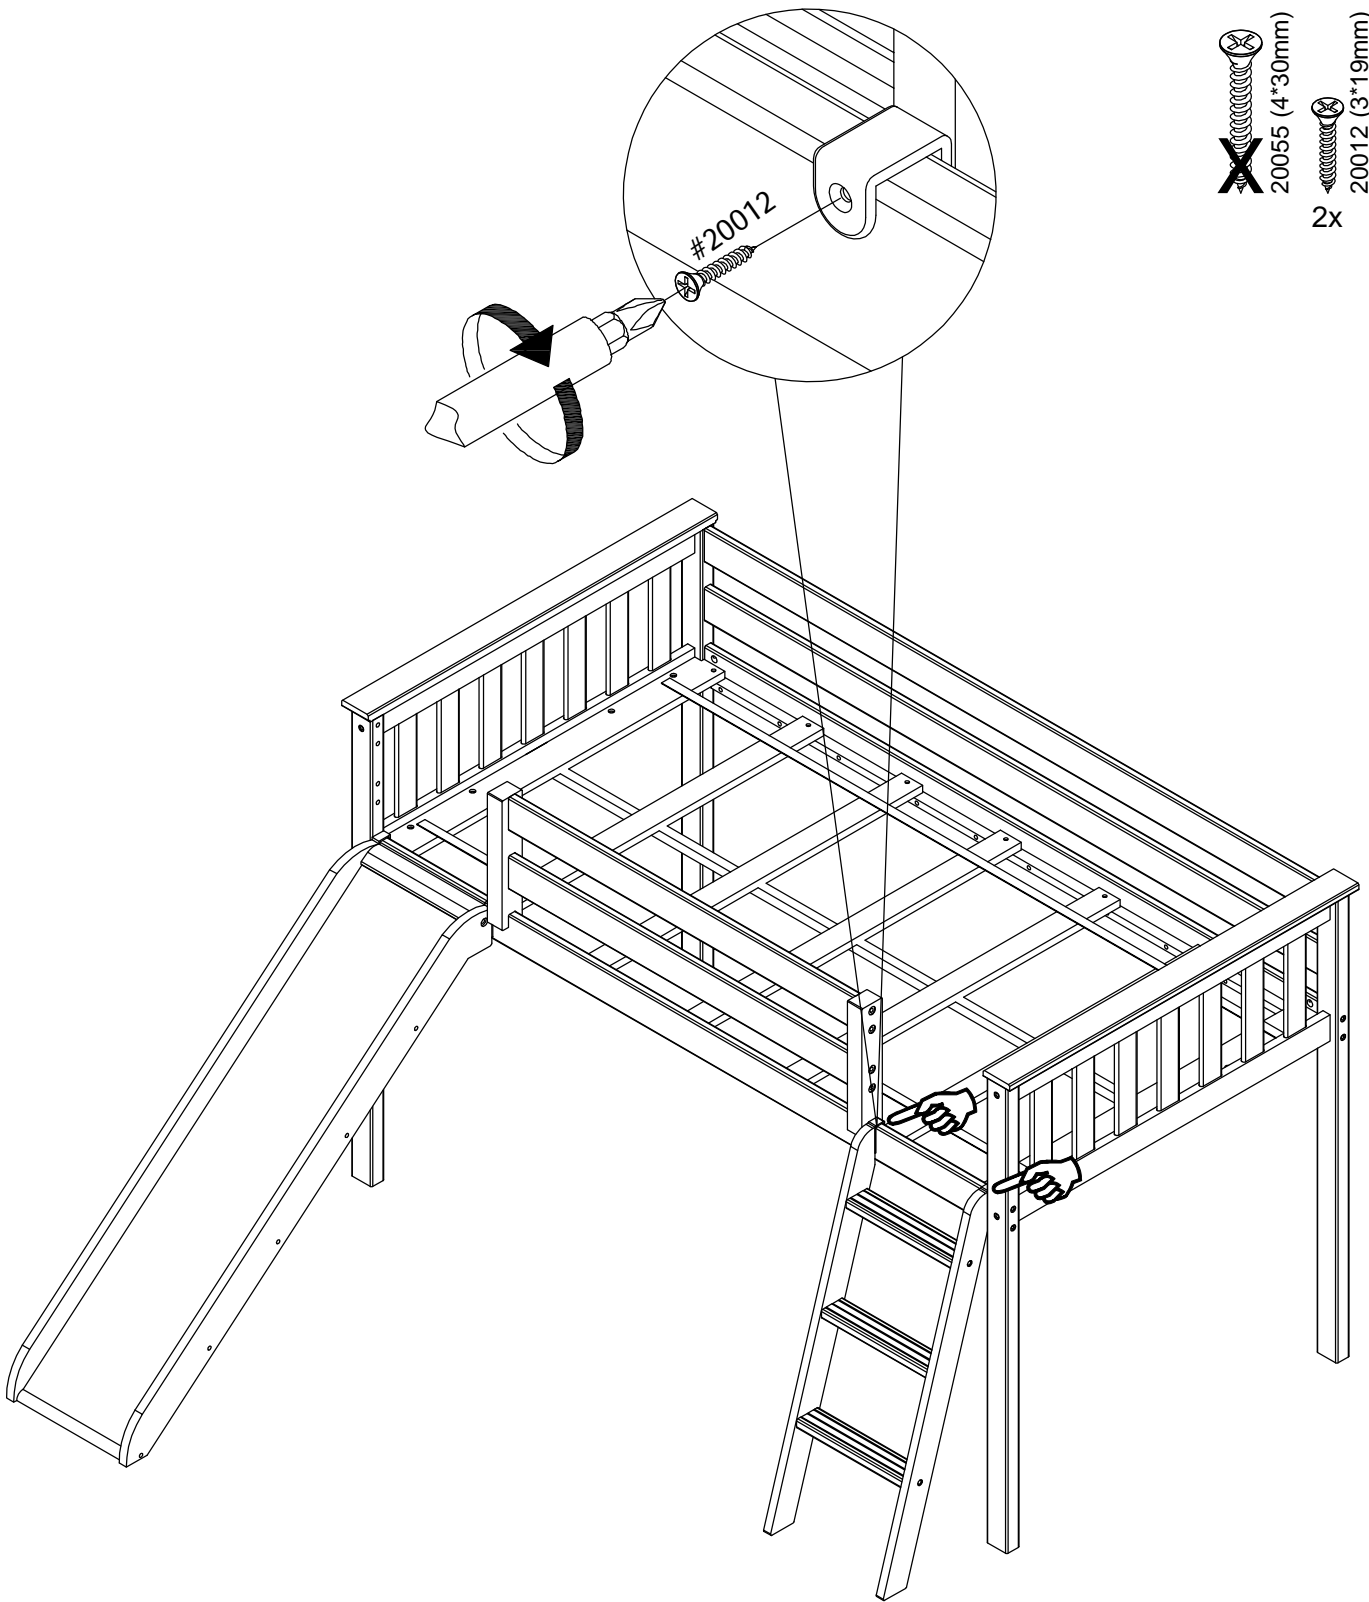

14x

①

②

③

- 20358 (ø8*17mm) ~~X~~
- 20008 (M8*10mm)
- 20006 (M8*60mm) 2x
- ~~X~~ 20336 (M6*60mm)

WARNING

THIS PRODUCT IS INTENDED FOR USE BY CHILDREN AGE 6 - 10 YEARS OLD.

To prevent serious injury, children must NOT use the slide until properly installed. Observing the following statements and warnings reduces the likelihood of serious or fatal injury. ONLY 1 user/occupant of the slide at a time, weighing no more than 106 lbs (48 kg). It is strongly recommended that there be on-site adult supervision for children. Please instruct children not to walk in front of children sliding down the slide. Please instruct children not to use the equipment in a manner other than intended. Do not attached items to the bed or slide that are not specifically designed for use with it, such as, but not limited to, jump ropes, clothes lines, pet leashes, cables and chain as they may cause a strangulation hazard.

WE STRONGLY RECOMMENDED TO PLACE THE SLIDE ON A LEVEL SURFACE AT A SAFE DISTANCE FROM ANY STRUCTURE OR OBSTRUCTION SUCH AS A WALL, FURNITURE ETC

20055 (4*30mm)
6x
~~20012 (3*19mm)~~

- 2x 20052 (4*35mm)
- ~~X~~ 20055 (4*30mm)
- ~~X~~ 20012 (3*19mm)

- 2x 20666 (72*30*20mm)
- 4x 20055 (4*30mm)
- ~~X~~ 20012 (3*19mm)

- ~~20055 (4*30mm)~~
- 20012 (3*19mm)
- 2x

20033 (11mm*11mm)

8x