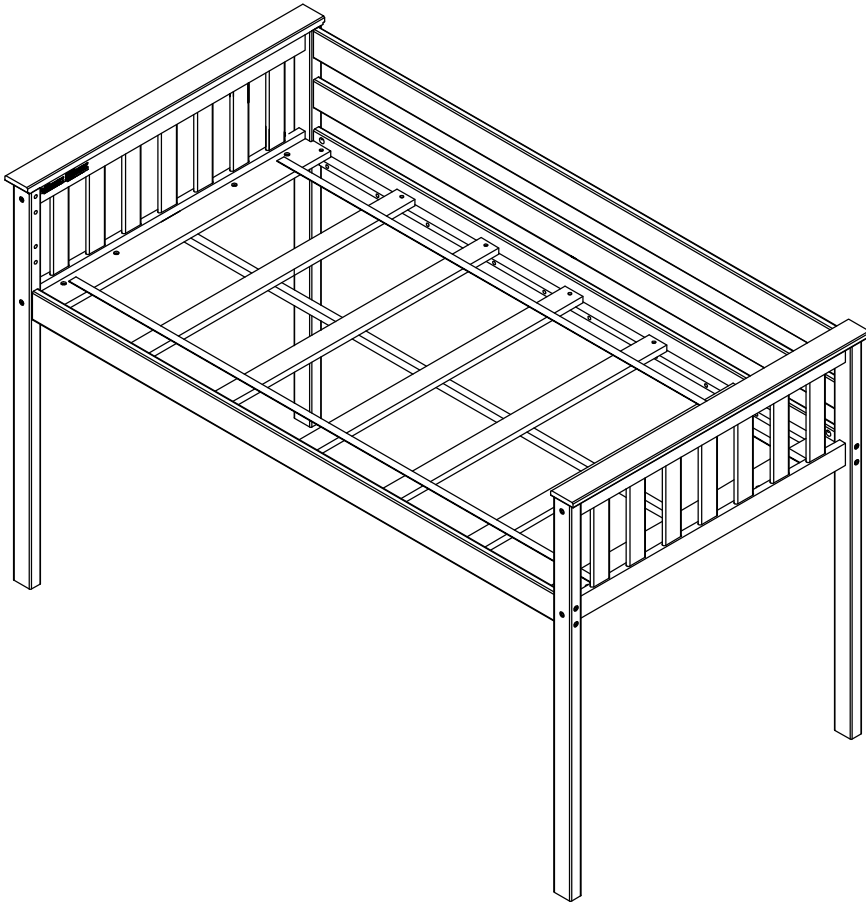

⚠ ADVERTENCIA

PELIGRO DE ASFIXIA
Partes pequeñas
No apta para niños menores de 3 años
A ser ensamblado por un adulto

Not Included
Non Inclus
No Incluido

	
	
80%	100%

- 20055 (4*30mm)
- ~~20343 (4*25mm)~~
- ~~20012 (3*19mm)~~

14x

①

②

③

- 20358 (ø8*17mm) ~~X~~
- 20008 (M8*10mm)
- 20006 (M8*60mm) 2x
- ~~X~~ 20336 (M6*60mm)

WARNING

THIS PRODUCT IS INTENDED FOR USE BY CHILDREN AGE 6 - 10 YEARS OLD.

To prevent serious injury, children must NOT use the slide until properly installed. Observing the following statements and warnings reduces the likelihood of serious or fatal injury. ONLY 1 user/occupant of the slide at a time, weighing no more than 106 lbs (48 kg). It is strongly recommended that there be on-site adult supervision for children. Please instruct children not to walk in front of children sliding down the slide. Please instruct children not to use the equipment in a manner other than intended. Do not attached items to the bed or slide that are not specifically designed for use with it, such as, but not limited to, jump ropes, clothes lines, pet leashes, cables and chain as they may cause a strangulation hazard.