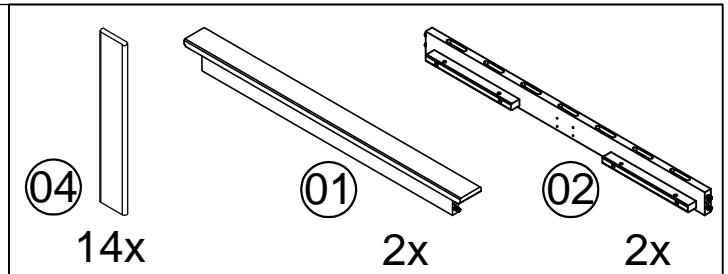

20666 (70*30*20mm)

4x

20052 (4*35mm)

2x

20033 (11mm*11mm)

8x

20055 (4*30mm)

28x

20358 (φ8*17mm)

12x

20058 (φ10*30mm)

8x

⚠ WARNING:

CHOKING HAZARD
Small Parts
Not for children under 3 years.
To be Assembled by an Adult

⚠ ATTENTION:

RISQUE D'ÉTOUFFEMENT
Petites parties
Ne convient pas aux enfants de moins de 3 ans.
Doit être assemblé par un adulte

⚠ ADVERTENCIA

PELIGRO DE ASFIXIA
Partes pequeñas
No apta para niños menores de 3 años
A ser ensamblado por un adulto

Not Included
Non Inclus
No Incluido

	
	
80%	100%

- 20055 (4*30mm)
- ~~20343 (4*25mm)~~
- ~~20012 (3*19mm)~~

14x

①

②

③

- 20358 (ø8*17mm) ~~X~~
- 20008 (M8*10mm)
- 20006 (M8*60mm) 2x
- ~~X~~ 20336 (M6*60mm)

WARNING

THIS PRODUCT IS INTENDED FOR USE BY CHILDREN AGE 6 - 10 YEARS OLD.

To prevent serious injury, children must NOT use the slide until properly installed. Observing the following statements and warnings reduces the likelihood of serious or fatal injury. ONLY 1 user/occupant of the slide at a time, weighing no more than 106 lbs (48 kg). It is strongly recommended that there be on-site adult supervision for children. Please instruct children not to walk in front of children sliding down the slide. Please instruct children not to use the equipment in a manner other than intended. Do not attached items to the bed or slide that are not specifically designed for use with it, such as, but not limited to, jump ropes, clothes lines, pet leashes, cables and chain as they may cause a strangulation hazard.