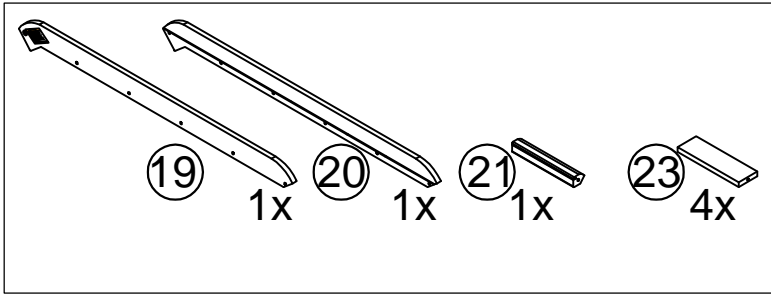

⚠ ADVERTENCIA

PELIGRO DE ASFIXIA
Partes pequeñas
No apta para niños menores de 3 años
A ser ensamblado por un adulto

Not Included
Non Inclus
No Incluido

	
	
80%	100%

- 20055 (4*30mm)
- ~~20343 (4*25mm)~~
- ~~20012 (3*19mm)~~

14x

①

②

③

- 20358 (ø8*17mm) ~~X~~
- 20008 (M8*10mm)
- 20006 (M8*60mm) 2x
- ~~X~~ 20336 (M6*60mm)

WARNING

THIS PRODUCT IS INTENDED FOR USE BY CHILDREN AGE 6 - 10 YEARS OLD.

To prevent serious injury, children must NOT use the slide until properly installed. Observing the following statements and warnings reduces the likelihood of serious or fatal injury. ONLY 1 user/occupant of the slide at a time, weighing no more than 106 lbs (48 kg). It is strongly recommended that there be on-site adult supervision for children. Please instruct children not to walk in front of children sliding down the slide. Please instruct children not to use the equipment in a manner other than intended. Do not attached items to the bed or slide that are not specifically designed for use with it, such as, but not limited to, jump ropes, clothes lines, pet leashes, cables and chain as they may cause a strangulation hazard.