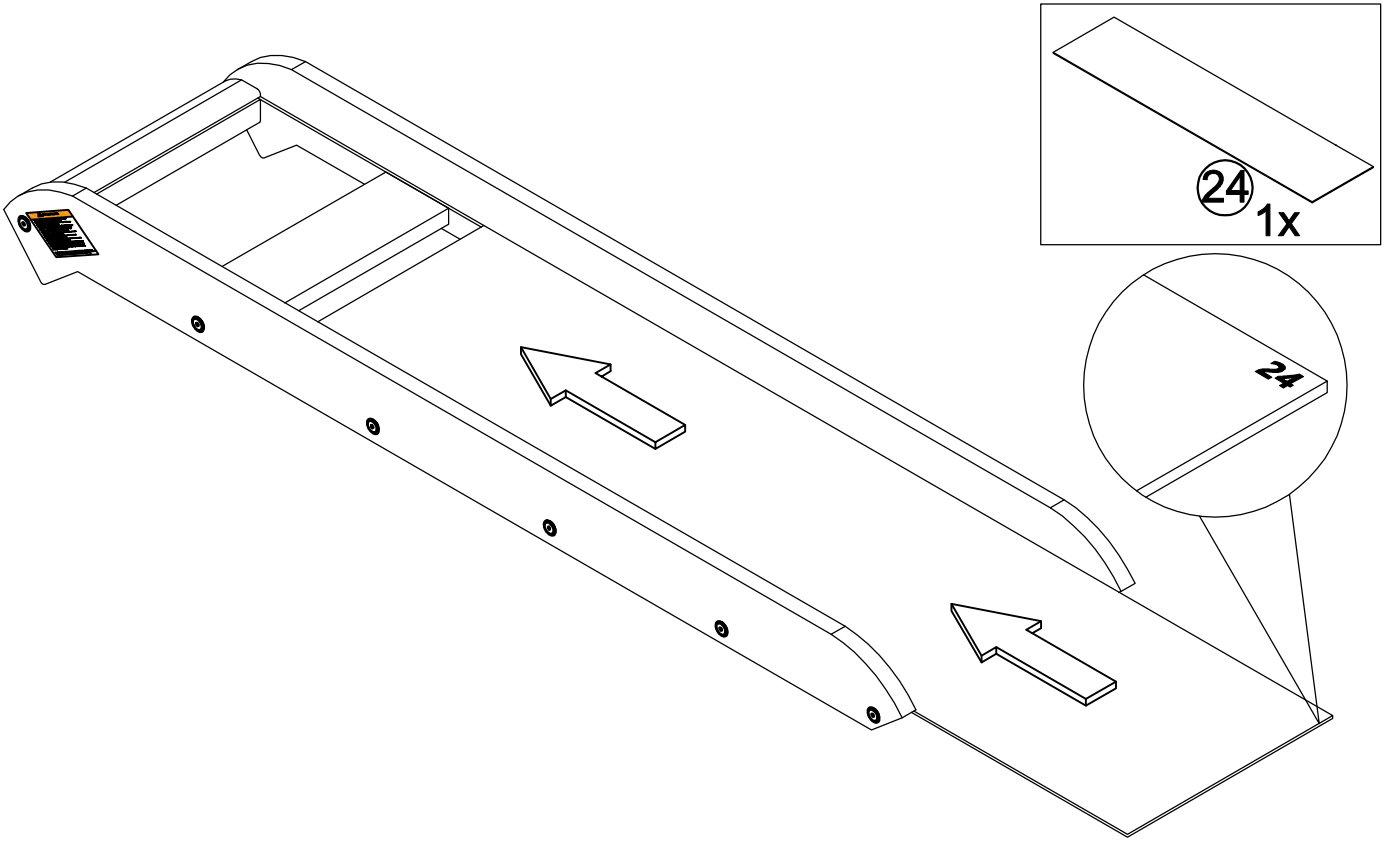

⚠ ADVERTENCIA

PELIGRO DE ASFIXIA
Partes pequeñas
No apta para niños menores de 3 años
A ser ensamblado por un adulto

Not Included
Non Inclus
No Incluido

	
	
80%	100%

- 20055 (4*30mm)
- ~~20343 (4*25mm)~~
- ~~20012 (3*19mm)~~

14x

①

②

③

- 20358 (ø8*17mm) ~~X~~
- 20008 (M8*10mm)
- 20006 (M8*60mm) 2x
- ~~X~~ 20336 (M6*60mm)

WARNING

THIS PRODUCT IS INTENDED FOR USE BY CHILDREN AGE 6 - 10 YEARS OLD.

To prevent serious injury, children must NOT use the slide until properly installed. Observing the following statements and warnings reduces the likelihood of serious or fatal injury. ONLY 1 user/occupant of the slide at a time, weighing no more than 106 lbs (48 kg). It is strongly recommended that there be on-site adult supervision for children. Please instruct children not to walk in front of children sliding down the slide. Please instruct children not to use the equipment in a manner other than intended. Do not attached items to the bed or slide that are not specifically designed for use with it, such as, but not limited to, jump ropes, clothes lines, pet leashes, cables and chain as they may cause a strangulation hazard.