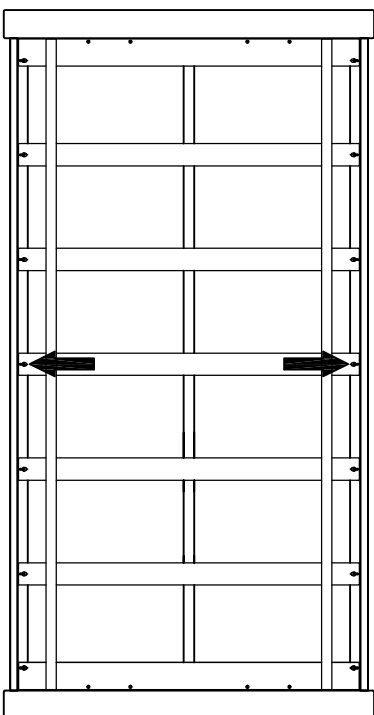

20666 (70*30*20mm)

4x

20052 (4*35mm)

2x

20033 (11mm*11mm)

8x

20055 (4*30mm)

28x

⚠ ADVERTENCIA

PELIGRO DE ASFIXIA
Partes pequeñas
No apta para niños menores de 3 años
A ser ensamblado por un adulto

Not Included
Non Inclus
No Incluido

	
	
80%	100%

- 20055 (4*30mm)
- ~~20343 (4*25mm)~~
- ~~20012 (3*19mm)~~

14x

①

②

③

- 20358 (ø8*17mm) ~~X~~
- 20008 (M8*10mm)
- 20006 (M8*60mm) 2x
- ~~X~~ 20336 (M6*60mm)

WARNING

THIS PRODUCT IS INTENDED FOR USE BY CHILDREN AGE 6 - 10 YEARS OLD.

To prevent serious injury, children must NOT use the slide until properly installed. Observing the following statements and warnings reduces the likelihood of serious or fatal injury. ONLY 1 user/occupant of the slide at a time, weighing no more than 106 lbs (48 kg). It is strongly recommended that there be on-site adult supervision for children. Please instruct children not to walk in front of children sliding down the slide. Please instruct children not to use the equipment in a manner other than intended. Do not attached items to the bed or slide that are not specifically designed for use with it, such as, but not limited to, jump ropes, clothes lines, pet leashes, cables and chain as they may cause a strangulation hazard.

- 2x 20666 (72*30*20mm)
- 4x 20055 (4*30mm)
- ~~X~~ 20012 (3*19mm)

- ~~20055 (4*30mm)~~
- 20012 (3*19mm)
- 2x

20033 (11mm*11mm)

8x