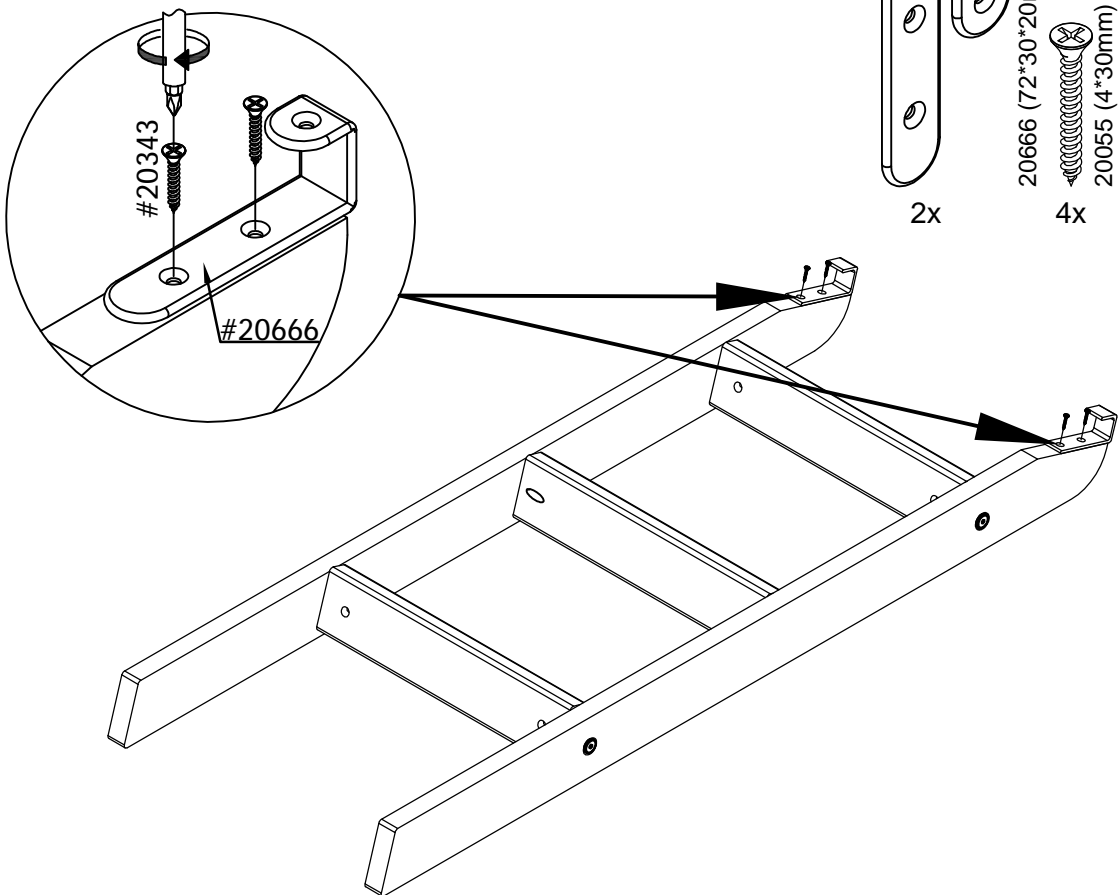

14x

①

②

③

- 20358 (ø8*17mm) ~~X~~
- 20008 (M8*10mm)
- 20006 (M8*60mm) 2x
- ~~X~~ 20336 (M6*60mm)

WARNING

THIS PRODUCT IS INTENDED FOR USE BY CHILDREN AGE 6 - 10 YEARS OLD.

To prevent serious injury, children must NOT use the slide until properly installed. Observing the following statements and warnings reduces the likelihood of serious or fatal injury. ONLY 1 user/occupant of the slide at a time, weighing no more than 106 lbs (48 kg). It is strongly recommended that there be on-site adult supervision for children. Please instruct children not to walk in front of children sliding down the slide. Please instruct children not to use the equipment in a manner other than intended. Do not attached items to the bed or slide that are not specifically designed for use with it, such as, but not limited to, jump ropes, clothes lines, pet leashes, cables and chain as they may cause a strangulation hazard.

WE STRONGLY RECOMMENDED TO PLACE THE SLIDE ON A LEVEL SURFACE AT A SAFE DISTANCE FROM ANY STRUCTURE OR OBSTRUCTION SUCH AS A WALL, FURNITURE ETC

20055 (4*30mm)
6x
~~20012 (3*19mm)~~

- 2x 20052 (4*35mm)
- ~~X~~ 20055 (4*30mm)
- ~~X~~ 20012 (3*19mm)

- 2x 20666 (72*30*20mm)
- 4x 20055 (4*30mm)
- ~~X~~ 20012 (3*19mm)

- ~~20055 (4*30mm)~~
- 20012 (3*19mm)
- 2x

20033 (11mm*11mm)

8x