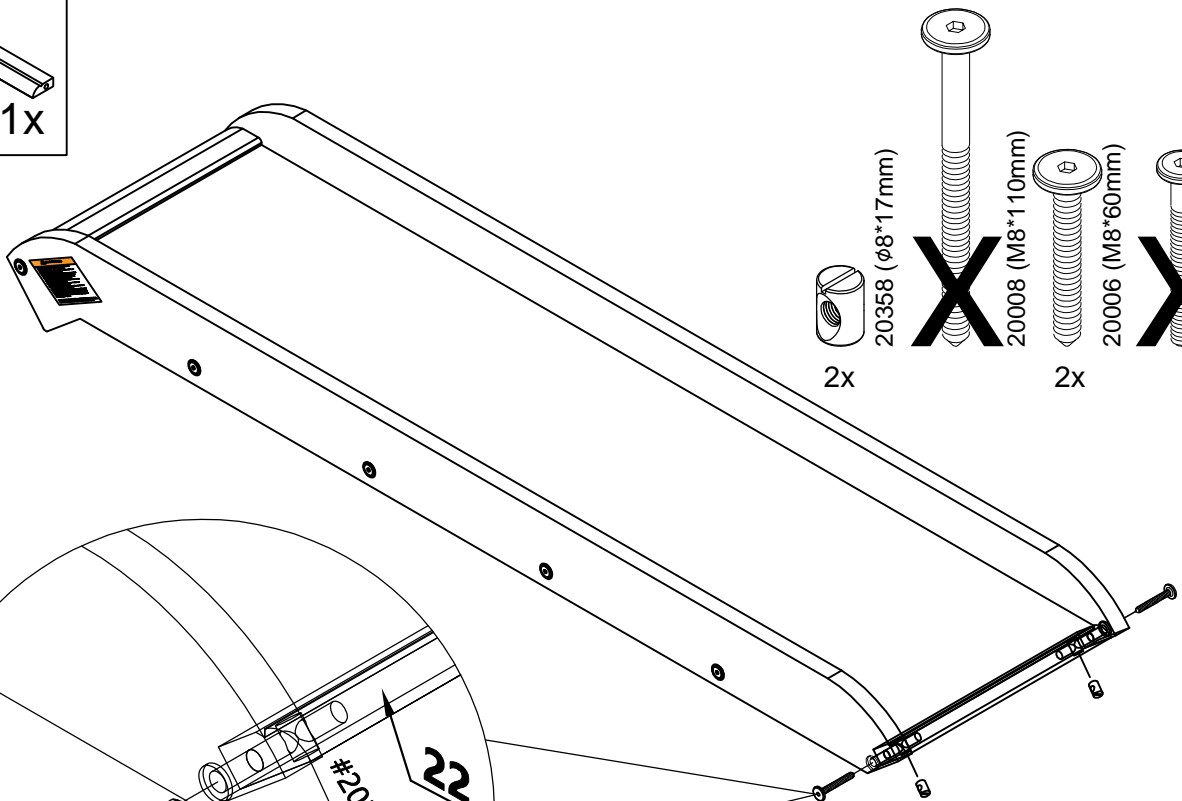

⚠ ADVERTENCIA

PELIGRO DE ASFIXIA
Partes pequeñas
No apta para niños menores de 3 años
A ser ensamblado por un adulto

Not Included
Non Inclus
No Incluido

	
	
80%	100%

- 20055 (4*30mm)
- ~~20343 (4*25mm)~~
- ~~20012 (3*19mm)~~

14x

①

②

③

- 20358 (ø8*17mm) ~~X~~
- 20008 (M8*10mm)
- 20006 (M8*60mm) 2x
- ~~X~~ 20336 (M6*60mm)

WARNING

THIS PRODUCT IS INTENDED FOR USE BY CHILDREN AGE 6 - 10 YEARS OLD.

To prevent serious injury, children must NOT use the slide until properly installed. Observing the following statements and warnings reduces the likelihood of serious or fatal injury. ONLY 1 user/occupant of the slide at a time, weighing no more than 106 lbs (48 kg). It is strongly recommended that there be on-site adult supervision for children. Please instruct children not to walk in front of children sliding down the slide. Please instruct children not to use the equipment in a manner other than intended. Do not attached items to the bed or slide that are not specifically designed for use with it, such as, but not limited to, jump ropes, clothes lines, pet leashes, cables and chain as they may cause a strangulation hazard.

- 2x 20666 (72*30*20mm)
- 4x 20055 (4*30mm)
- ~~X~~ 20012 (3*19mm)

- ~~20055 (4*30mm)~~
- 20012 (3*19mm)
- 2x

20033 (11mm*11mm)

8x