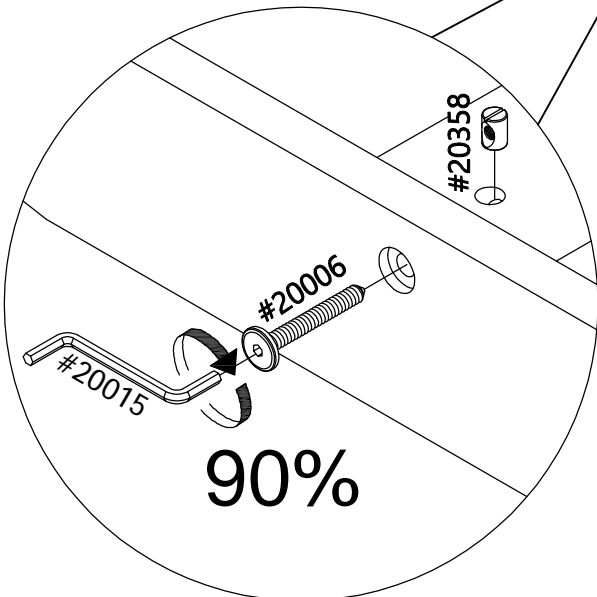

20666 (70*30*20mm)

4x

20052 (4*35mm)

2x

20033 (11mm*11mm)

8x

20055 (4*30mm)

28x

⚠ ADVERTENCIA

PELIGRO DE ASFIXIA
Partes pequeñas
No apta para niños menores de 3 años
A ser ensamblado por un adulto

Not Included
Non Inclus
No Incluido

	
	
80%	100%

- 20055 (4*30mm)
- ~~20343 (4*25mm)~~
- ~~20012 (3*19mm)~~

14x

①

②

③

- 20358 (ø8*17mm) ~~X~~
- 20008 (M8*10mm)
- 20006 (M8*60mm) 2x
- ~~X~~ 20336 (M6*60mm)

WARNING

THIS PRODUCT IS INTENDED FOR USE BY CHILDREN AGE 6 - 10 YEARS OLD.

To prevent serious injury, children must NOT use the slide until properly installed. Observing the following statements and warnings reduces the likelihood of serious or fatal injury. ONLY 1 user/occupant of the slide at a time, weighing no more than 106 lbs (48 kg). It is strongly recommended that there be on-site adult supervision for children. Please instruct children not to walk in front of children sliding down the slide. Please instruct children not to use the equipment in a manner other than intended. Do not attached items to the bed or slide that are not specifically designed for use with it, such as, but not limited to, jump ropes, clothes lines, pet leashes, cables and chain as they may cause a strangulation hazard.

- 2x 20666 (72*30*20mm)
- 4x 20055 (4*30mm)
- ~~X~~ 20012 (3*19mm)

- ~~20055 (4*30mm)~~
- 20012 (3*19mm)
- 2x

20033 (11mm*11mm)

8x