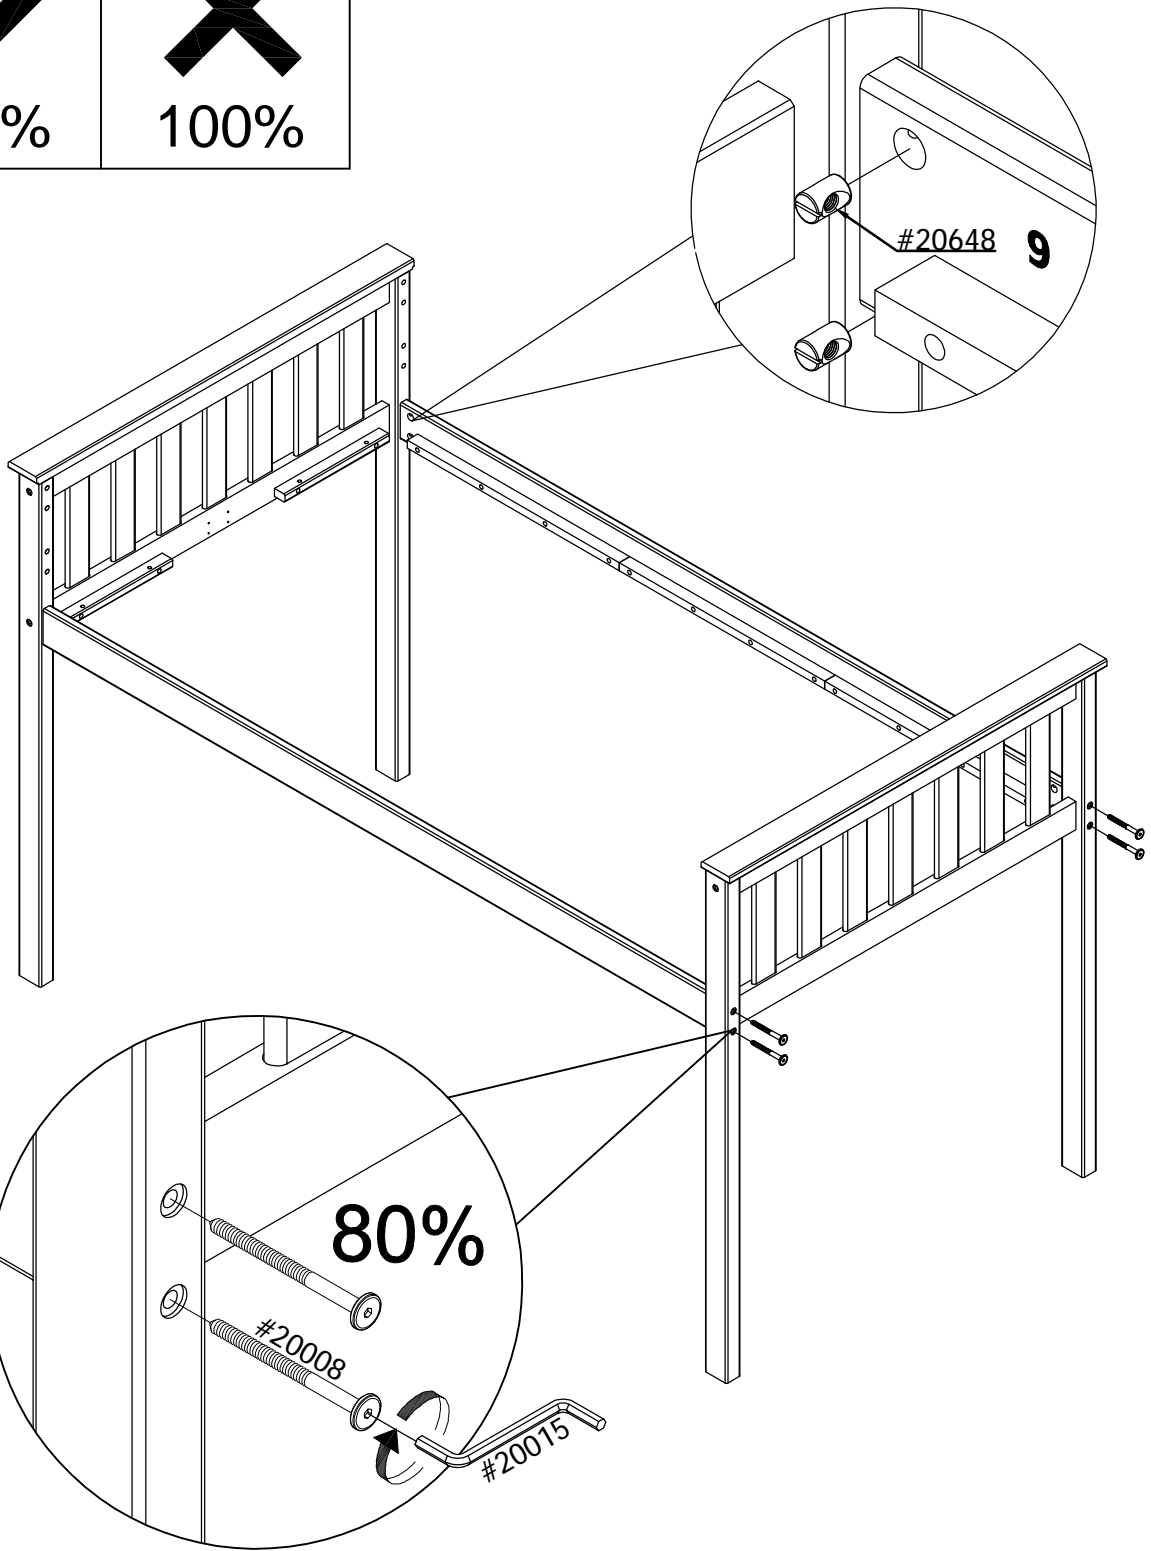

⚠ ADVERTENCIA

PELIGRO DE ASFIXIA
Partes pequeñas
No apta para niños menores de 3 años
A ser ensamblado por un adulto

Not Included
Non Inclus
No Incluido

	
	
80%	100%

- 20055 (4*30mm)
- ~~20343 (4*25mm)~~
- ~~20012 (3*19mm)~~

14x

①

②

③

- 20358 (ø8*17mm) ~~X~~
- 20008 (M8*10mm)
- 20006 (M8*60mm) 2x
- ~~X~~ 20336 (M6*60mm)

WARNING

THIS PRODUCT IS INTENDED FOR USE BY CHILDREN AGE 6 - 10 YEARS OLD.

To prevent serious injury, children must NOT use the slide until properly installed. Observing the following statements and warnings reduces the likelihood of serious or fatal injury. ONLY 1 user/occupant of the slide at a time, weighing no more than 106 lbs (48 kg). It is strongly recommended that there be on-site adult supervision for children. Please instruct children not to walk in front of children sliding down the slide. Please instruct children not to use the equipment in a manner other than intended. Do not attached items to the bed or slide that are not specifically designed for use with it, such as, but not limited to, jump ropes, clothes lines, pet leashes, cables and chain as they may cause a strangulation hazard.