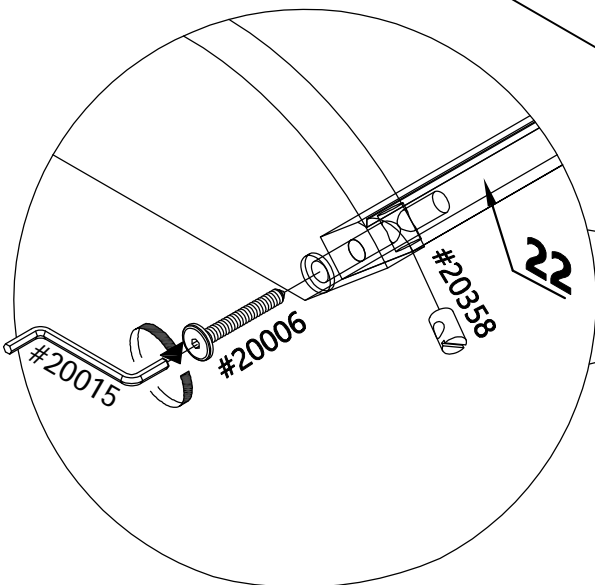

20666 (70*30*20mm)

4x

20052 (4*35mm)

2x

20033 (11mm*11mm)

8x

20055 (4*30mm)

28x

⚠ ADVERTENCIA

PELIGRO DE ASFIXIA
Partes pequeñas
No apta para niños menores de 3 años
A ser ensamblado por un adulto

Not Included
Non Inclus
No Incluido

	
	
80%	100%

- 20055 (4*30mm)
- ~~20343 (4*25mm)~~
- ~~20012 (3*19mm)~~

14x

①

②

③

- 20358 (ø8*17mm) ~~X~~
- 20008 (M8*10mm)
- 20006 (M8*60mm) 2x
- ~~X~~ 20336 (M6*60mm)

WARNING

THIS PRODUCT IS INTENDED FOR USE BY CHILDREN AGE 6 - 10 YEARS OLD.

To prevent serious injury, children must NOT use the slide until properly installed. Observing the following statements and warnings reduces the likelihood of serious or fatal injury. ONLY 1 user/occupant of the slide at a time, weighing no more than 106 lbs (48 kg). It is strongly recommended that there be on-site adult supervision for children. Please instruct children not to walk in front of children sliding down the slide. Please instruct children not to use the equipment in a manner other than intended. Do not attached items to the bed or slide that are not specifically designed for use with it, such as, but not limited to, jump ropes, clothes lines, pet leashes, cables and chain as they may cause a strangulation hazard.

- 2x 20666 (72*30*20mm)
- 4x 20055 (4*30mm)
- ~~X~~ 20012 (3*19mm)

- ~~20055 (4*30mm)~~
- 20012 (3*19mm)
- 2x

20033 (11mm*11mm)

8x