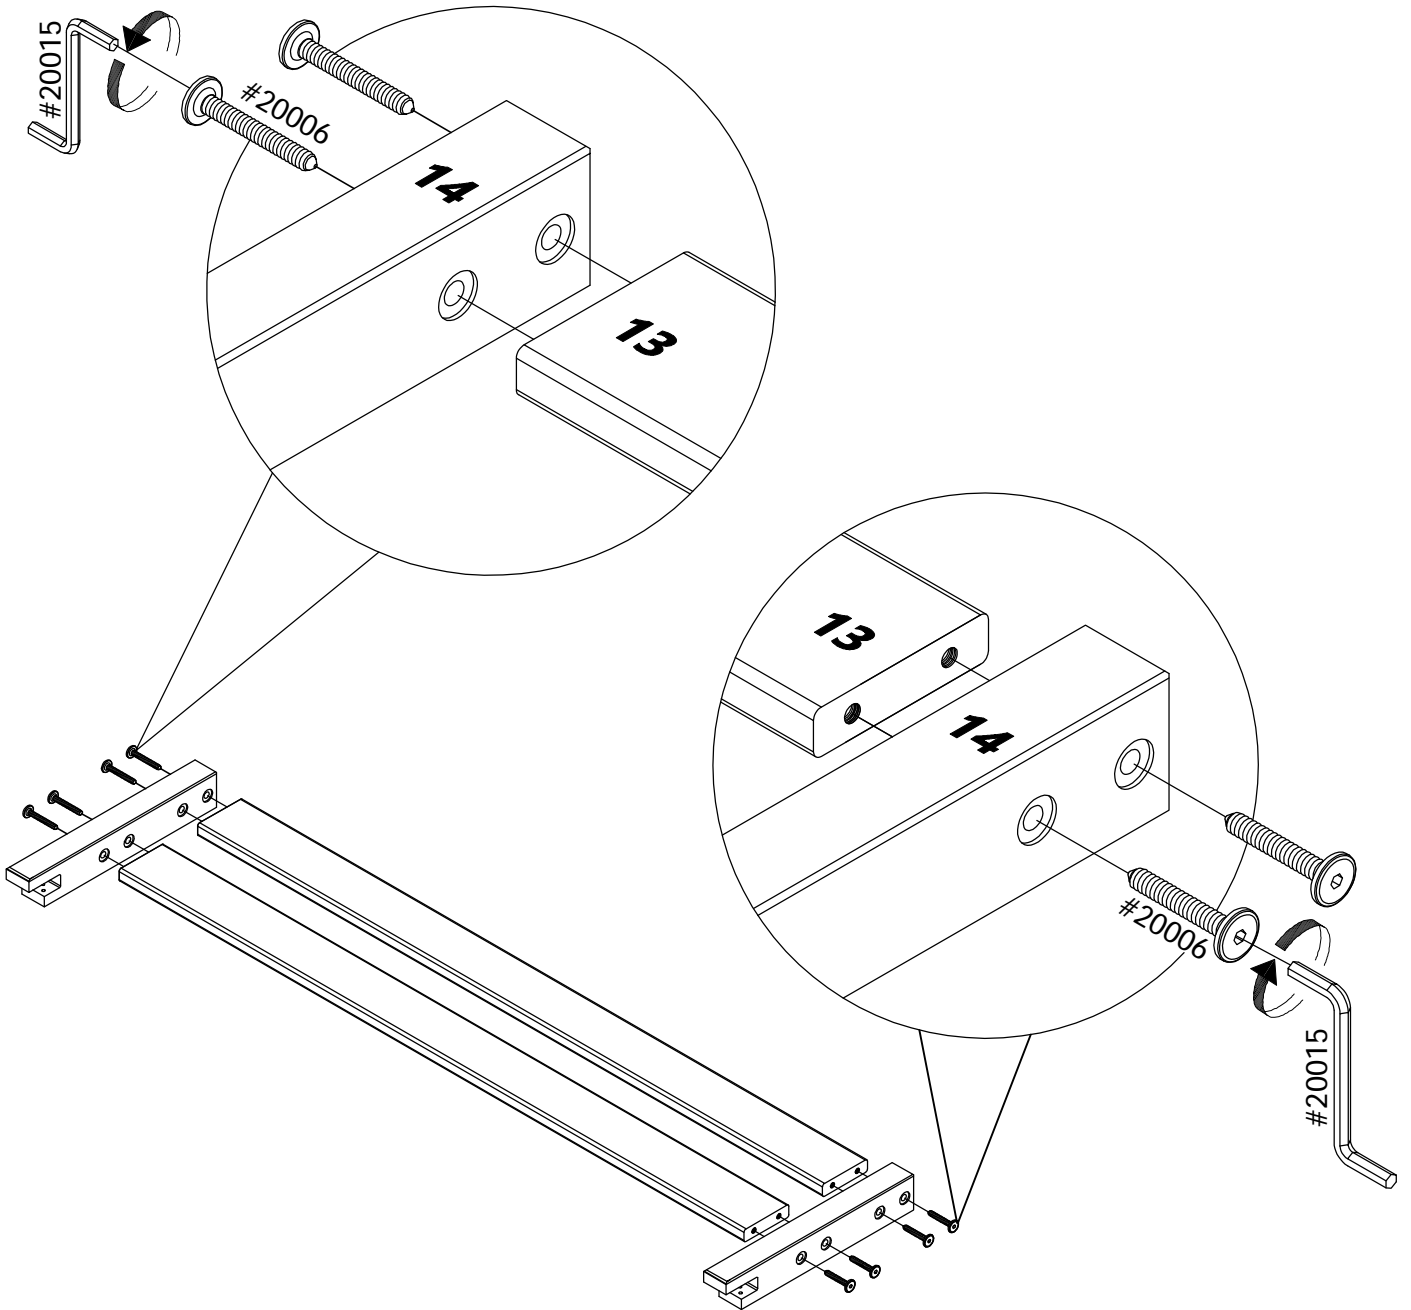

14x

①

②

③

- 20358 (ø8*17mm) ~~X~~
- 20008 (M8*10mm)
- 20006 (M8*60mm) 2x
- ~~X~~ 20336 (M6*60mm)

WARNING

THIS PRODUCT IS INTENDED FOR USE BY CHILDREN AGE 6 - 10 YEARS OLD.

To prevent serious injury, children must NOT use the slide until properly installed. Observing the following statements and warnings reduces the likelihood of serious or fatal injury. ONLY 1 user/occupant of the slide at a time, weighing no more than 106 lbs (48 kg). It is strongly recommended that there be on-site adult supervision for children. Please instruct children not to walk in front of children sliding down the slide. Please instruct children not to use the equipment in a manner other than intended. Do not attached items to the bed or slide that are not specifically designed for use with it, such as, but not limited to, jump ropes, clothes lines, pet leashes, cables and chain as they may cause a strangulation hazard.

WE STRONGLY RECOMMENDED TO PLACE THE SLIDE ON A LEVEL SURFACE AT A SAFE DISTANCE FROM ANY STRUCTURE OR OBSTRUCTION SUCH AS A WALL, FURNITURE ETC

20055 (4*30mm)
6x
~~20012 (3*19mm)~~

- 2x 20052 (4*35mm)
- ~~X~~ 20055 (4*30mm)
- ~~X~~ 20012 (3*19mm)

- 2x 20666 (72*30*20mm)
- 4x 20055 (4*30mm)
- ~~X~~ 20012 (3*19mm)

- ~~20055 (4*30mm)~~
- 20012 (3*19mm)
- 2x

20033 (11mm*11mm)

8x