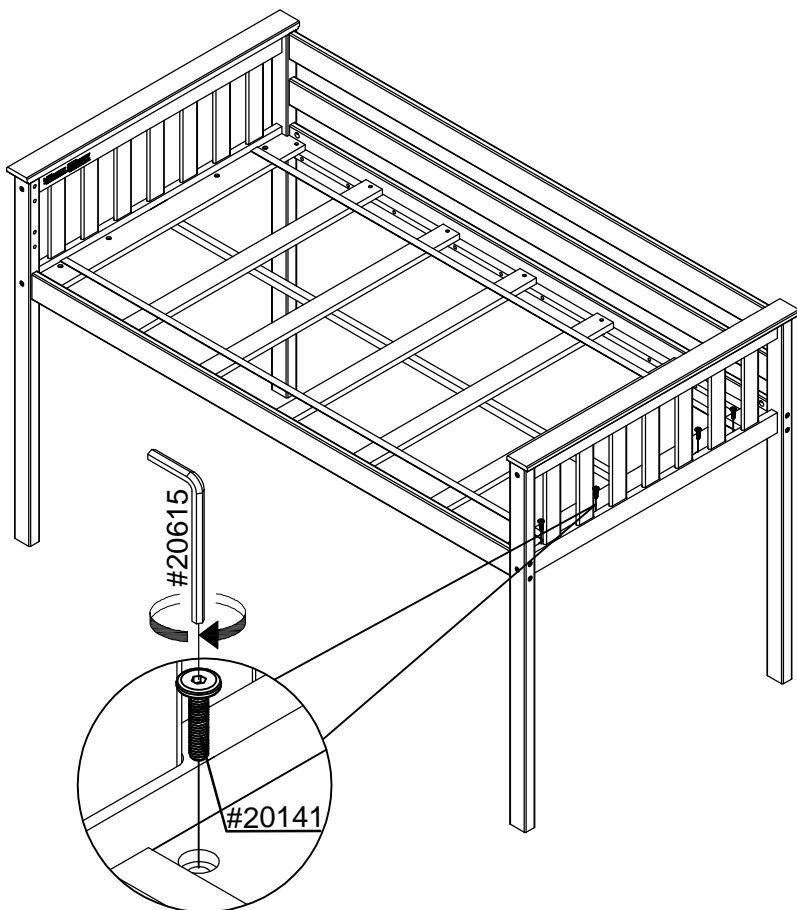

⚠ ADVERTENCIA

PELIGRO DE ASFIXIA
Partes pequeñas
No apta para niños menores de 3 años
A ser ensamblado por un adulto

Not Included
Non Inclus
No Incluido

	
	
80%	100%

- 20055 (4*30mm)
- ~~20343 (4*25mm)~~
- ~~20012 (3*19mm)~~

14x

①

②

③

- 20358 (ø8*17mm) ~~X~~
- 20008 (M8*10mm)
- 20006 (M8*60mm) 2x
- ~~X~~ 20336 (M6*60mm)

WARNING

THIS PRODUCT IS INTENDED FOR USE BY CHILDREN AGE 6 - 10 YEARS OLD.

To prevent serious injury, children must NOT use the slide until properly installed. Observing the following statements and warnings reduces the likelihood of serious or fatal injury. ONLY 1 user/occupant of the slide at a time, weighing no more than 106 lbs (48 kg). It is strongly recommended that there be on-site adult supervision for children. Please instruct children not to walk in front of children sliding down the slide. Please instruct children not to use the equipment in a manner other than intended. Do not attached items to the bed or slide that are not specifically designed for use with it, such as, but not limited to, jump ropes, clothes lines, pet leashes, cables and chain as they may cause a strangulation hazard.