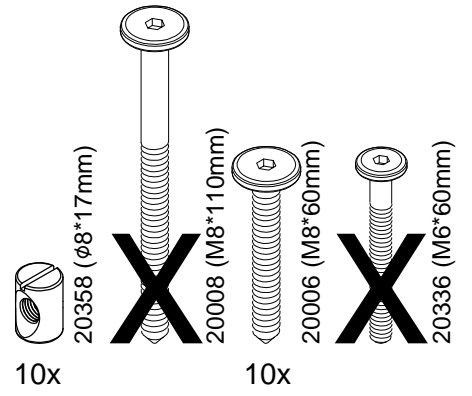

20666 (70*30*20mm)

4x

20052 (4*35mm)

2x

20033 (11mm*11mm)

8x

20055 (4*30mm)

28x

⚠ ADVERTENCIA

PELIGRO DE ASFIXIA
Partes pequeñas
No apta para niños menores de 3 años
A ser ensamblado por un adulto

Not Included
Non Inclus
No Incluido

	
	
80%	100%

- 20055 (4*30mm)
- ~~20343 (4*25mm)~~
- ~~20012 (3*19mm)~~

14x

①

②

③

- 20358 (ø8*17mm) ~~X~~
- 20008 (M8*10mm)
- 20006 (M8*60mm) 2x
- ~~X~~ 20336 (M6*60mm)

WARNING

THIS PRODUCT IS INTENDED FOR USE BY CHILDREN AGE 6 - 10 YEARS OLD.

To prevent serious injury, children must NOT use the slide until properly installed. Observing the following statements and warnings reduces the likelihood of serious or fatal injury. ONLY 1 user/occupant of the slide at a time, weighing no more than 106 lbs (48 kg). It is strongly recommended that there be on-site adult supervision for children. Please instruct children not to walk in front of children sliding down the slide. Please instruct children not to use the equipment in a manner other than intended. Do not attached items to the bed or slide that are not specifically designed for use with it, such as, but not limited to, jump ropes, clothes lines, pet leashes, cables and chain as they may cause a strangulation hazard.

- 2x 20666 (72*30*20mm)
- 4x 20055 (4*30mm)
- ~~X~~ 20012 (3*19mm)

- ~~20055 (4*30mm)~~
- 20012 (3*19mm)
- 2x

20033 (11mm*11mm)

8x