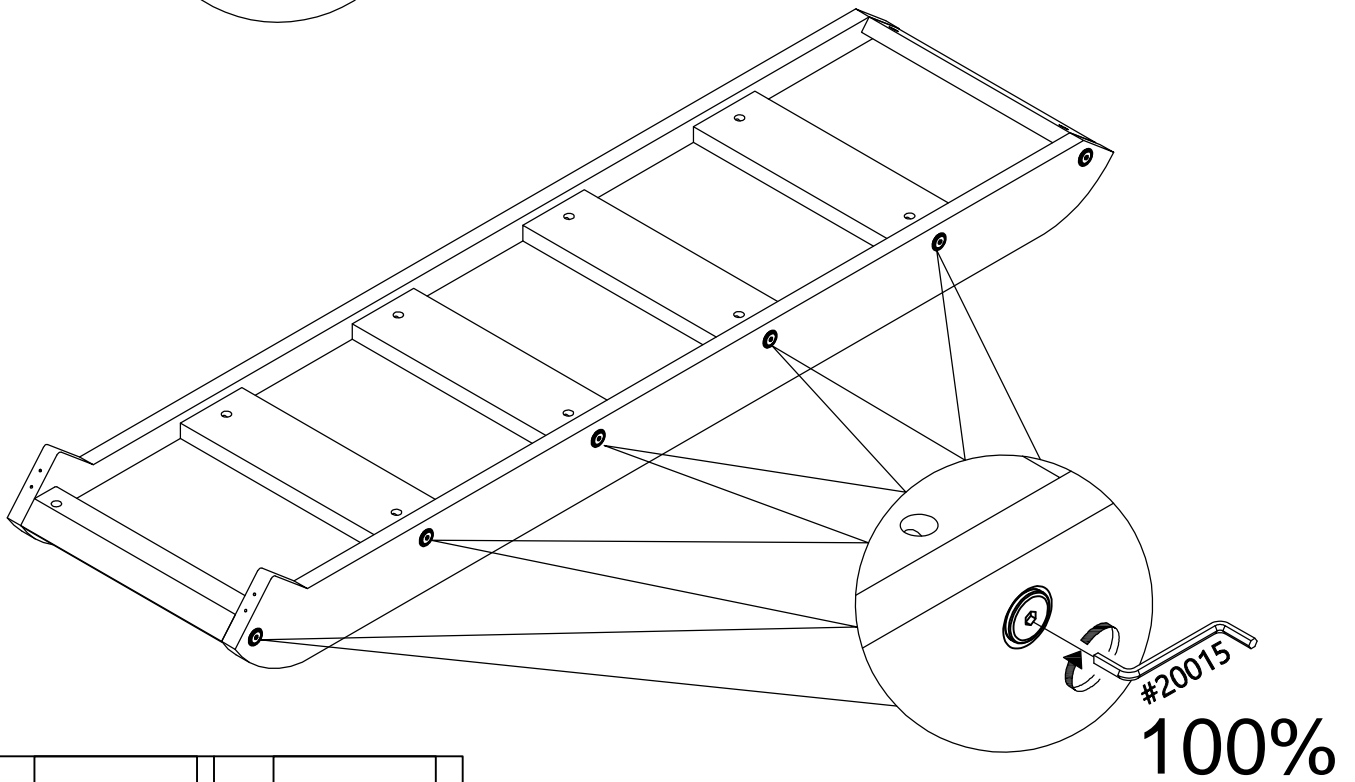

14x

①

②

③

- 20358 (ø8*17mm) ~~X~~
- 20008 (M8*10mm)
- 20006 (M8*60mm) 2x
- ~~X~~ 20336 (M6*60mm)

WARNING

THIS PRODUCT IS INTENDED FOR USE BY CHILDREN AGE 6 - 10 YEARS OLD.

To prevent serious injury, children must NOT use the slide until properly installed. Observing the following statements and warnings reduces the likelihood of serious or fatal injury. ONLY 1 user/occupant of the slide at a time, weighing no more than 106 lbs (48 kg). It is strongly recommended that there be on-site adult supervision for children. Please instruct children not to walk in front of children sliding down the slide. Please instruct children not to use the equipment in a manner other than intended. Do not attached items to the bed or slide that are not specifically designed for use with it, such as, but not limited to, jump ropes, clothes lines, pet leashes, cables and chain as they may cause a strangulation hazard.