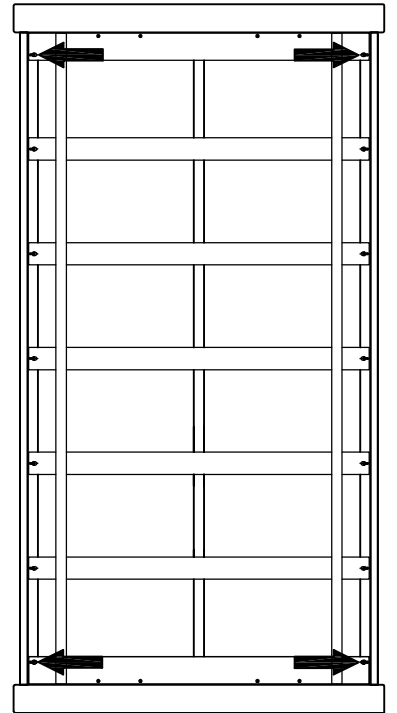

20666 (70*30*20mm)

4x

20052 (4*35mm)

2x

20033 (11mm*11mm)

8x

20055 (4*30mm)

28x

⚠ ADVERTENCIA

PELIGRO DE ASFIXIA
Partes pequeñas
No apta para niños menores de 3 años
A ser ensamblado por un adulto

Not Included
Non Inclus
No Incluido

	
	
80%	100%

- 20055 (4*30mm)
- ~~20343 (4*25mm)~~
- ~~20012 (3*19mm)~~

14x

①

②

③

- 20358 (ø8*17mm) ~~X~~
- 20008 (M8*10mm)
- 20006 (M8*60mm) 2x
- ~~X~~ 20336 (M6*60mm)

WARNING

THIS PRODUCT IS INTENDED FOR USE BY CHILDREN AGE 6 - 10 YEARS OLD.

To prevent serious injury, children must NOT use the slide until properly installed. Observing the following statements and warnings reduces the likelihood of serious or fatal injury. ONLY 1 user/occupant of the slide at a time, weighing no more than 106 lbs (48 kg). It is strongly recommended that there be on-site adult supervision for children. Please instruct children not to walk in front of children sliding down the slide. Please instruct children not to use the equipment in a manner other than intended. Do not attached items to the bed or slide that are not specifically designed for use with it, such as, but not limited to, jump ropes, clothes lines, pet leashes, cables and chain as they may cause a strangulation hazard.

- 2x 20666 (72*30*20mm)
- 4x 20055 (4*30mm)
- ~~X~~ 20012 (3*19mm)

- ~~20055 (4*30mm)~~
- 20012 (3*19mm)
- 2x

20033 (11mm*11mm)

8x