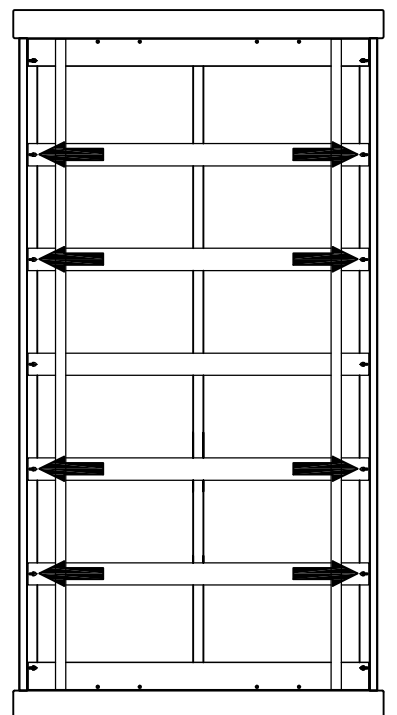

20666 (70*30*20mm)

4x

20052 (4*35mm)

2x

20033 (11mm*11mm)

8x

20055 (4*30mm)

28x

14x

①

②

③

- 20358 (ø8*17mm) ~~X~~
- 20008 (M8*10mm)
- 20006 (M8*60mm) 2x
- ~~X~~ 20336 (M6*60mm)

WARNING

THIS PRODUCT IS INTENDED FOR USE BY CHILDREN AGE 6 - 10 YEARS OLD.

To prevent serious injury, children must NOT use the slide until properly installed. Observing the following statements and warnings reduces the likelihood of serious or fatal injury. ONLY 1 user/occupant of the slide at a time, weighing no more than 106 lbs (48 kg). It is strongly recommended that there be on-site adult supervision for children. Please instruct children not to walk in front of children sliding down the slide. Please instruct children not to use the equipment in a manner other than intended. Do not attached items to the bed or slide that are not specifically designed for use with it, such as, but not limited to, jump ropes, clothes lines, pet leashes, cables and chain as they may cause a strangulation hazard.

WE STRONGLY RECOMMENDED TO PLACE THE SLIDE ON A LEVEL SURFACE AT A SAFE DISTANCE FROM ANY STRUCTURE OR OBSTRUCTION SUCH AS A WALL, FURNITURE ETC

20055 (4*30mm)
6x
~~20012 (3*19mm)~~

- 2x 20052 (4*35mm)
- ~~X~~ 20055 (4*30mm)
- ~~X~~ 20012 (3*19mm)

- 2x 20666 (72*30*20mm)
- 4x 20055 (4*30mm)
- ~~X~~ 20012 (3*19mm)

- ~~20055 (4*30mm)~~
- 20012 (3*19mm)
- 2x

20033 (11mm*11mm)

8x