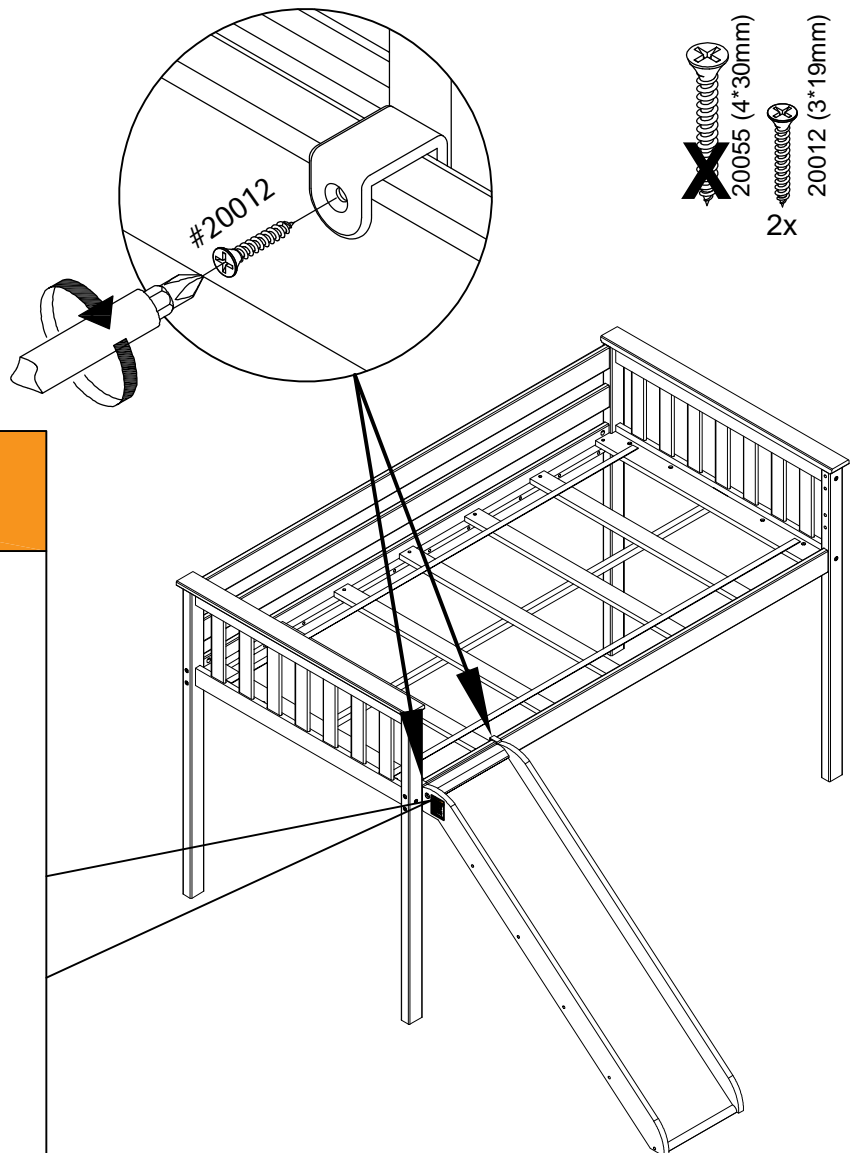

⚠ ADVERTENCIA

PELIGRO DE ASFIXIA
Partes pequeñas
No apta para niños menores de 3 años
A ser ensamblado por un adulto

Not Included
Non Inclus
No Incluido

	
	
80%	100%

- 20055 (4*30mm)
- ~~20343 (4*25mm)~~
- ~~20012 (3*19mm)~~

14x

①

②

③

- 20358 (ø8*17mm) ~~X~~
- 20008 (M8*10mm)
- 20006 (M8*60mm) 2x
- ~~X~~ 20336 (M6*60mm)

WARNING

THIS PRODUCT IS INTENDED FOR USE BY CHILDREN AGE 6 - 10 YEARS OLD.

To prevent serious injury, children must NOT use the slide until properly installed. Observing the following statements and warnings reduces the likelihood of serious or fatal injury. ONLY 1 user/occupant of the slide at a time, weighing no more than 106 lbs (48 kg). It is strongly recommended that there be on-site adult supervision for children. Please instruct children not to walk in front of children sliding down the slide. Please instruct children not to use the equipment in a manner other than intended. Do not attached items to the bed or slide that are not specifically designed for use with it, such as, but not limited to, jump ropes, clothes lines, pet leashes, cables and chain as they may cause a strangulation hazard.

WE STRONGLY RECOMMENDED TO PLACE THE SLIDE ON A LEVEL SURFACE AT A SAFE DISTANCE FROM ANY STRUCTURE OR OBSTRUCTION SUCH AS A WALL, FURNITURE ETC

20055 (4*30mm)
6x
~~20012 (3*19mm)~~

- 2x 20052 (4*35mm)
- ~~X~~ 20055 (4*30mm)
- ~~X~~ 20012 (3*19mm)

- 2x 20666 (72*30*20mm)
- 4x 20055 (4*30mm)
- ~~X~~ 20012 (3*19mm)

- ~~20055 (4*30mm)~~
- 20012 (3*19mm)
- 2x

20033 (11mm*11mm)

8x