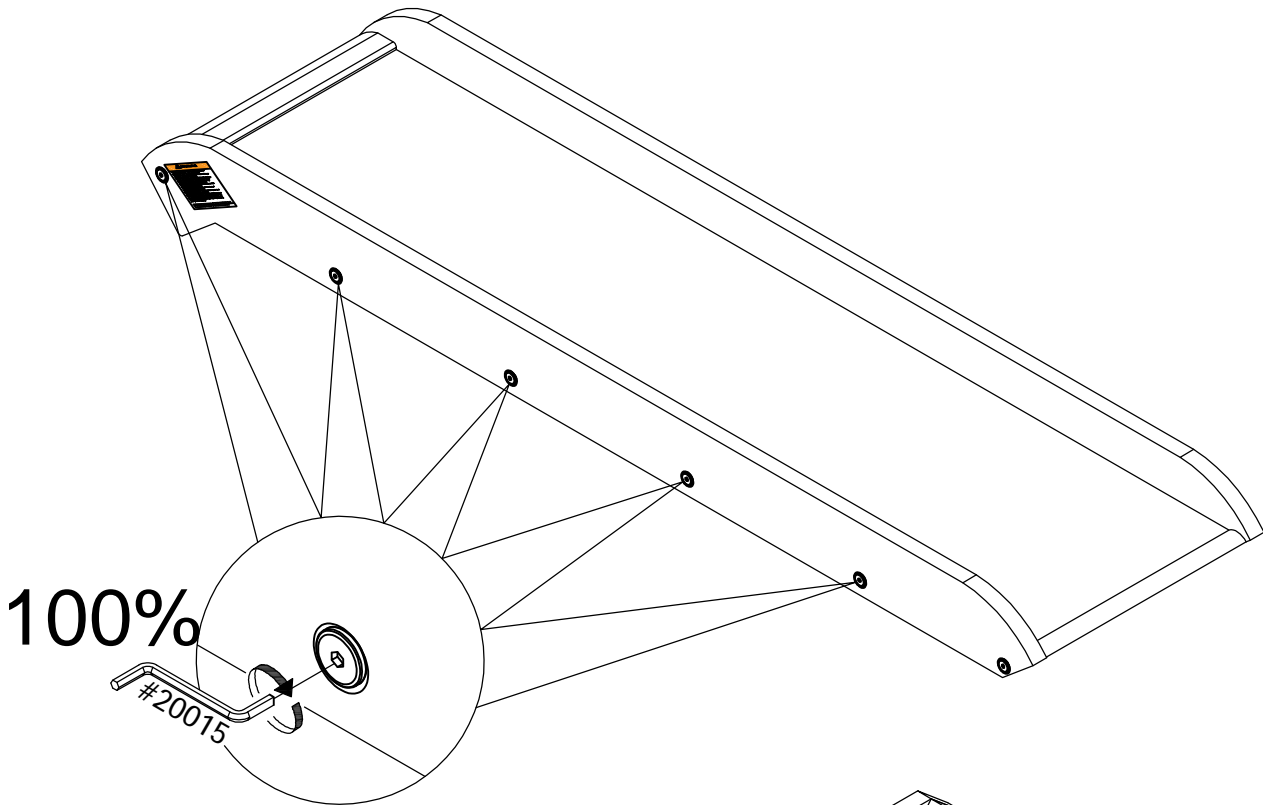

14x

①

②

③

- 20358 (ø8*17mm) ~~X~~
- 20008 (M8*10mm)
- 20006 (M8*60mm) 2x
- ~~X~~ 20336 (M6*60mm)

WARNING

THIS PRODUCT IS INTENDED FOR USE BY CHILDREN AGE 6 - 10 YEARS OLD.

To prevent serious injury, children must NOT use the slide until properly installed. Observing the following statements and warnings reduces the likelihood of serious or fatal injury. ONLY 1 user/occupant of the slide at a time, weighing no more than 106 lbs (48 kg). It is strongly recommended that there be on-site adult supervision for children. Please instruct children not to walk in front of children sliding down the slide. Please instruct children not to use the equipment in a manner other than intended. Do not attached items to the bed or slide that are not specifically designed for use with it, such as, but not limited to, jump ropes, clothes lines, pet leashes, cables and chain as they may cause a strangulation hazard.

WE STRONGLY RECOMMENDED TO PLACE THE SLIDE ON A LEVEL SURFACE AT A SAFE DISTANCE FROM ANY STRUCTURE OR OBSTRUCTION SUCH AS A WALL, FURNITURE ETC

20055 (4*30mm)
6x
~~20012 (3*19mm)~~

- 2x 20052 (4*35mm)
- ~~X~~ 20055 (4*30mm)
- ~~X~~ 20012 (3*19mm)