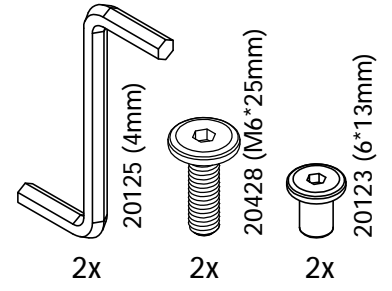

4x

20015 (5mm)

1x

20674 (45*76*25mm)

2x

20428 (M6*25mm)

2x

20055 (4*30mm)

8x

20734 (80*66*2.5mm)

2x

⚠ WARNING:

CHOKING HAZARD
Small Parts
Not for children under 3 years.
To be Assembled by an Adult

⚠ ATTENTION:

RISQUE D'ÉTOUFFEMENT
Petites parties
Ne convient pas aux enfants de moins de 3 ans.
Doit être assemblé par un adulte

⚠ ADVERTENCIA

PELIGRO DE ASFIXIA
Partes pequeñas
No apta para niños menores de 3 años
A ser ensamblado por un adulto

Not Included
Non Inclus
No Incluido

20055 (4*30mm)
2x

20055 (4*30mm)
2x

20055 (4*30mm)
2x

20055 (4*30mm)
8x

ENGLISH

Thank you for your purchase from Maxwood Furniture. We hope you and your kids will love it!
Please keep these assembly instructions for future reference.

Important:

Safety is our number one concern – please follow these simple safety tips:
Remember to check and tighten bolts/hardware once every few month, as these may loosen with use over time.