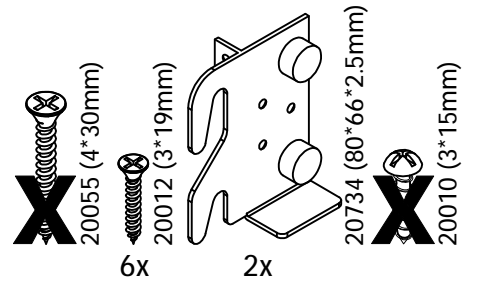

8x

20734 (80*66*2.5mm)

2x

⚠ WARNING:

CHOKING HAZARD
Small Parts
Not for children under 3 years.
To be Assembled by an Adult

⚠ ATTENTION:

RISQUE D'ÉTOUFFEMENT
Petites parties
Ne convient pas aux enfants de moins de 3 ans.
Doit être assemblé par un adulte

⚠ ADVERTENCIA

PELIGRO DE ASFIXIA
Partes pequeñas
No apta para niños menores de 3 años
A ser ensamblado por un adulto

Not Included
Non Inclus
No Incluido

20055 (4*30mm)
2x

20055 (4*30mm)
2x

20055 (4*30mm)
2x

20055 (4*30mm)
8x

ENGLISH

Thank you for your purchase from Maxwood Furniture. We hope you and your kids will love it!
Please keep these assembly instructions for future reference.

Important:

Safety is our number one concern – please follow these simple safety tips:
Remember to check and tighten bolts/hardware once every few month, as these may loosen with use over time.