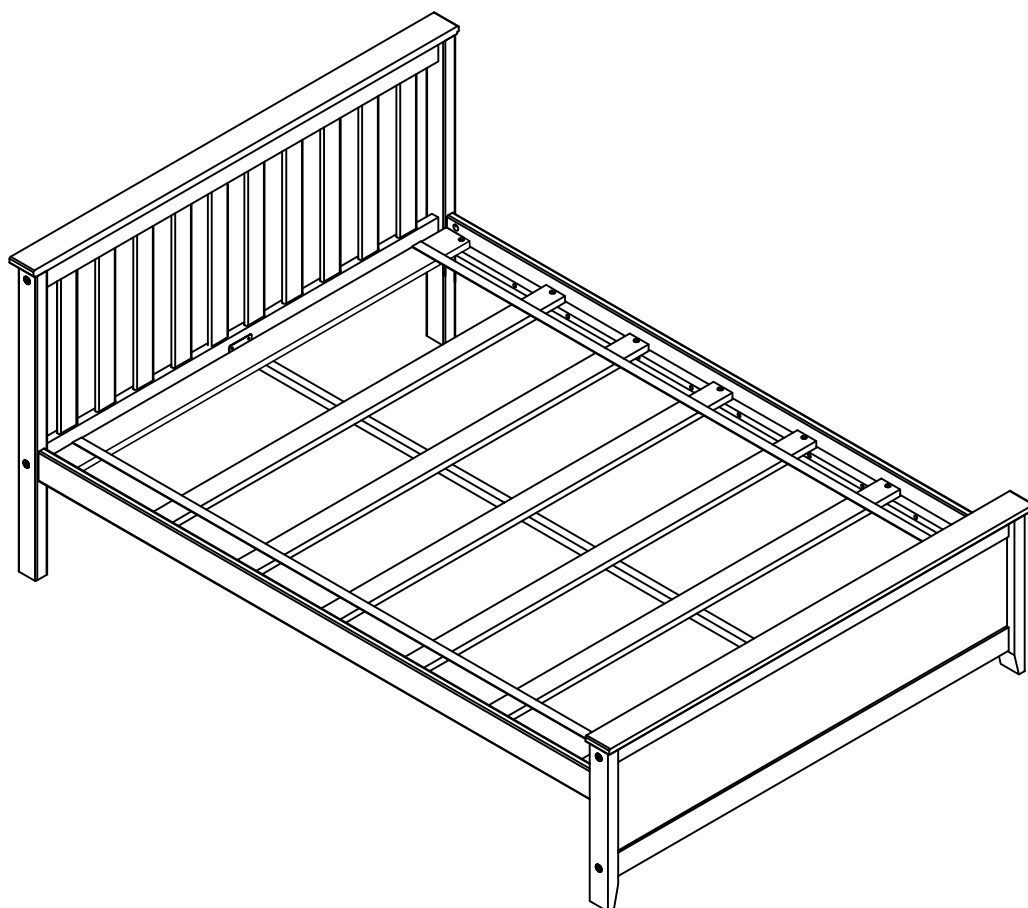

IF YOUR ORDER IS NOT PERFECT, OR IF YOU WOULD LIKE ANY
ASSISTANCE; PLEASE FEEL FREE TO CONTACT US:

CUSTOMERCARE@MAXWOODFURNITURE.COM

877 776 3388

WE ARE HAPPY TO HELP!

180211
FULL BED
LIT DOUBLE
CAMA DOBLE

180211 FULL BED LIT DOUBLE CAMA DOBLE

180211

180211

20008 (M8*110mm)

4x

20006 (M8*60mm)

8x

20648 (ø16*17mm)