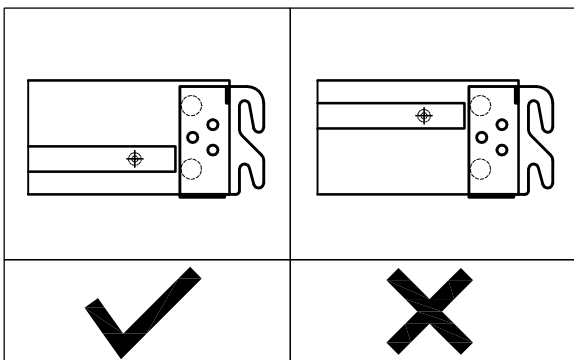

⚠ ADVERTENCIA

PELIGRO DE ASFIXIA
Partes pequeñas
No apta para niños menores de 3 años
A ser ensamblado por un adulto

Not Included
Non Inclus
No Incluido

20055 (4*30mm)
2x

20055 (4*30mm)
2x

20055 (4*30mm)
2x

20055 (4*30mm)
8x

ENGLISH

Thank you for your purchase from Maxwood Furniture. We hope you and your kids will love it!
Please keep these assembly instructions for future reference.

Important:

Safety is our number one concern – please follow these simple safety tips:
Remember to check and tighten bolts/hardware once every few month, as these may loosen with use over time.