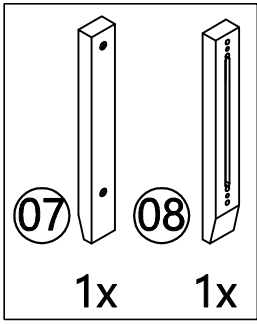

16x

20123 (6*13mm)

2x

20010 (3*15mm)

8x

20125 (4mm)

2x

20012 (3*19mm)

8x

20734 (80*66*2.5mm)

2x

⚠ WARNING:

CHOKING HAZARD
Small Parts
Not for children under 3 years.
To be Assembled by an Adult

⚠ ATTENTION:

RISQUE D'ÉTOUFFEMENT
Petites parties
Ne convient pas aux enfants de moins de 3 ans.
Doit être assemblé par un adulte

⚠ ADVERTENCIA

PELIGRO DE ASFIXIA
Partes pequeñas
No apta para niños menores de 3 años
A ser ensamblado por un adulto

Not Included
Non Inclus
No Incluido

20055 (4*30mm)
2x

20055 (4*30mm)
2x

20055 (4*30mm)
2x

20055 (4*30mm)
8x

ENGLISH

Thank you for your purchase from Maxwood Furniture. We hope you and your kids will love it!
Please keep these assembly instructions for future reference.

Important:

Safety is our number one concern – please follow these simple safety tips:
Remember to check and tighten bolts/hardware once every few month, as these may loosen with use over time.