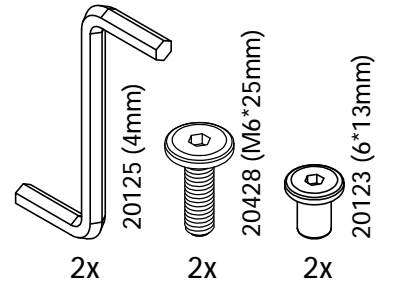

4x

20015 (5mm)

1x

20674 (45*76*25mm)

2x

20428 (M6*25mm)

2x

20055 (4*30mm)

8x

20734 (80*66*2.5mm)

2x

⚠ WARNING:

CHOKING HAZARD
Small Parts
Not for children under 3 years.
To be Assembled by an Adult

⚠ ATTENTION:

RISQUE D'ÉTOUFFEMENT
Petites parties
Ne convient pas aux enfants de moins de 3 ans.
Doit être assemblé par un adulte

⚠ ADVERTENCIA

PELIGRO DE ASFIXIA
Partes pequeñas
No apta para niños menores de 3 años
A ser ensamblado por un adulto

Not Included
Non Inclus
No Incluido

20055 (4*30mm)
2x

20055 (4*30mm)
2x

20055 (4*30mm)
2x

20055 (4*30mm)
8x

ENGLISH

Thank you for your purchase from Maxwood Furniture. We hope you and your kids will love it!
Please keep these assembly instructions for future reference.

Important:

Safety is our number one concern – please follow these simple safety tips:
Remember to check and tighten bolts/hardware once every few month, as these may loosen with use over time.