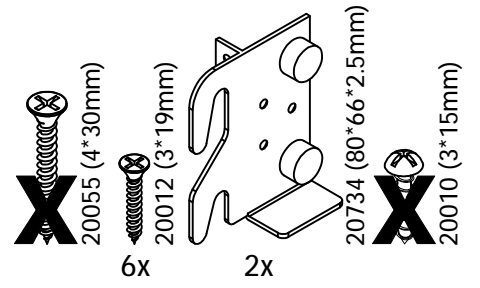

8x

20734 (80*66*2.5mm)

2x

⚠ WARNING:

CHOKING HAZARD
Small Parts
Not for children under 3 years.
To be Assembled by an Adult

⚠ ATTENTION:

RISQUE D'ÉTOUFFEMENT
Petites parties
Ne convient pas aux enfants de moins de 3 ans.
Doit être assemblé par un adulte

⚠ ADVERTENCIA

PELIGRO DE ASFIXIA
Partes pequeñas
No apta para niños menores de 3 años
A ser ensamblado por un adulto

Not Included
Non Inclus
No Incluido

20055 (4*30mm)
2x

20055 (4*30mm)
2x

20055 (4*30mm)
2x

20055 (4*30mm)
8x

ENGLISH

Thank you for your purchase from Maxwood Furniture. We hope you and your kids will love it!
Please keep these assembly instructions for future reference.

Important:

Safety is our number one concern – please follow these simple safety tips:
Remember to check and tighten bolts/hardware once every few month, as these may loosen with use over time.