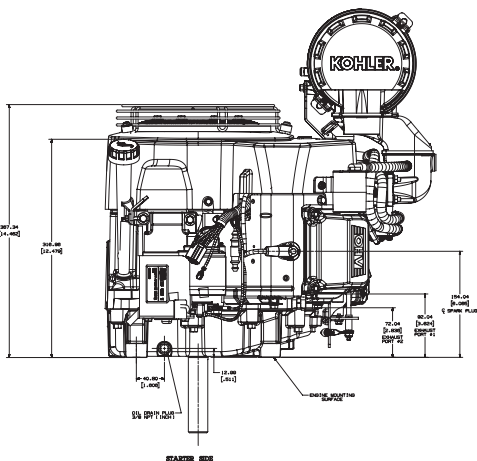

# HEAVY-DUTY AIR CLEANER

Top view

PTO view

Starter side view

Oil filter side view

## MAXIMUM POWER

CV620 CV640 CV680  
CV730 CV740 CV750

## MAXIMUM TORQUE

CV620 CV640 CV680  
CV730 CV740 CV750

RATED AT 3600 RPM  
PER SAE J1490 GROSS