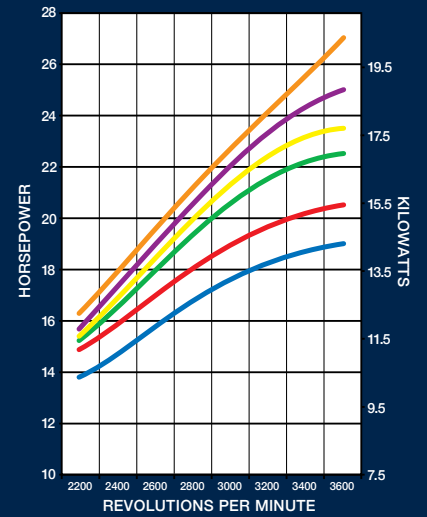

# HEAVY-DUTY AIR CLEANER

Top view

PTO view

Starter side view

Oil filter side view

## MAXIMUM POWER

CV620 CV640 CV680  
CV730 CV740 CV750

## MAXIMUM TORQUE

CV620 CV640 CV680  
CV730 CV740 CV750

RATED AT 3600 RPM  
PER SAE J1490 GROSS