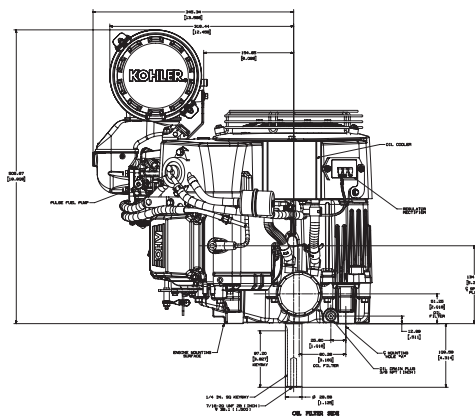

# HEAVY-DUTY AIR CLEANER

Top view

PTO view

Starter side view

Oil filter side view

## MAXIMUM POWER

CV620 CV640 CV680  
CV730 CV740 CV750

## MAXIMUM TORQUE

CV620 CV640 CV680  
CV730 CV740 CV750

RATED AT 3600 RPM  
PER SAE J1490 GROSS