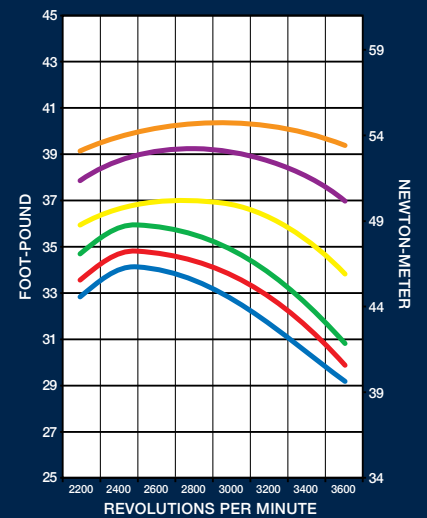

# HEAVY-DUTY AIR CLEANER

Top view

PTO view

Starter side view

Oil filter side view

## MAXIMUM POWER

CV620 CV640 CV680  
CV730 CV740 CV750

## MAXIMUM TORQUE

CV620 CV640 CV680  
CV730 CV740 CV750

RATED AT 3600 RPM  
PER SAE J1490 GROSS