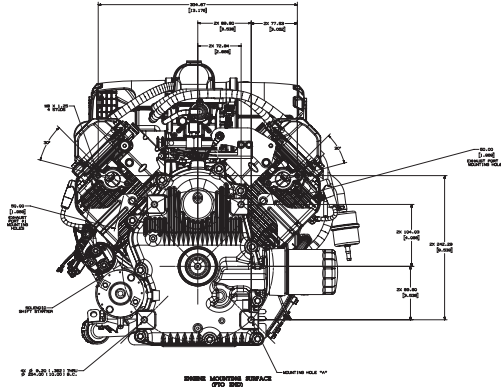

# HEAVY-DUTY AIR CLEANER

Top view

PTO view

Starter side view

Oil filter side view

## MAXIMUM POWER

CV620 CV640 CV680  
CV730 CV740 CV750

## MAXIMUM TORQUE

CV620 CV640 CV680  
CV730 CV740 CV750

RATED AT 3600 RPM  
PER SAE J1490 GROSS