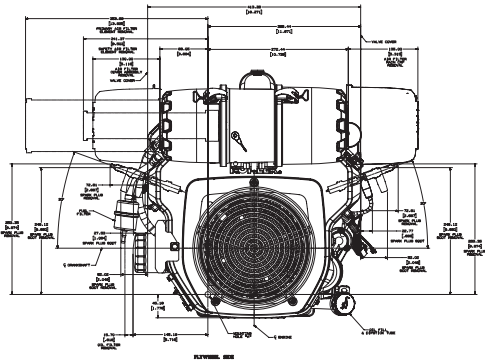

# HEAVY-DUTY AIR CLEANER

Top view

PTO view

Starter side view

Oil filter side view

## MAXIMUM POWER

CV620 CV640 CV680  
CV730 CV740 CV750

## MAXIMUM TORQUE

CV620 CV640 CV680  
CV730 CV740 CV750

RATED AT 3600 RPM  
PER SAE J1490 GROSS