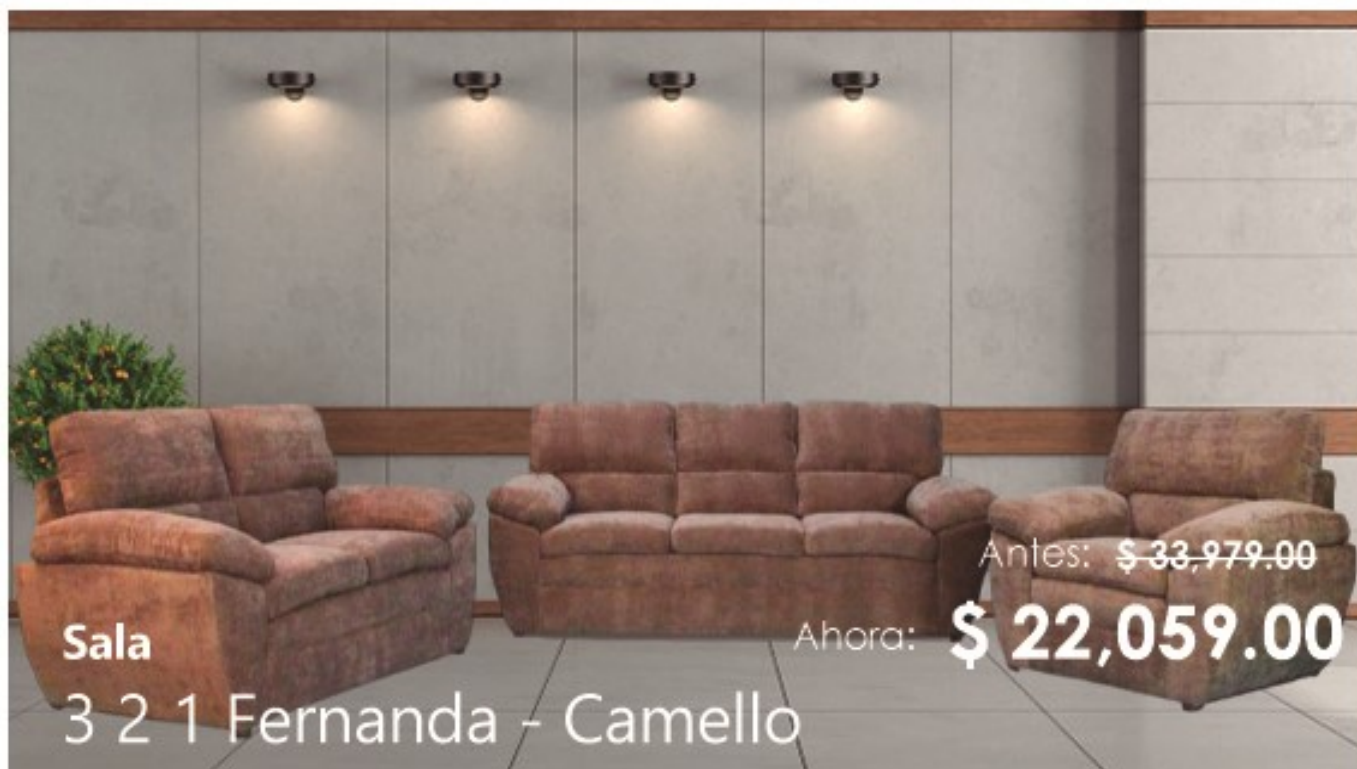

# Këssa

Home Style

# Këssa

Home Style

Sala

3 2 1 Catania - Cocoa

Ahora: **\$ 13,289.00**

~~\$ 20,469.00~~

Sala

3 2 1 Capri - Shedron