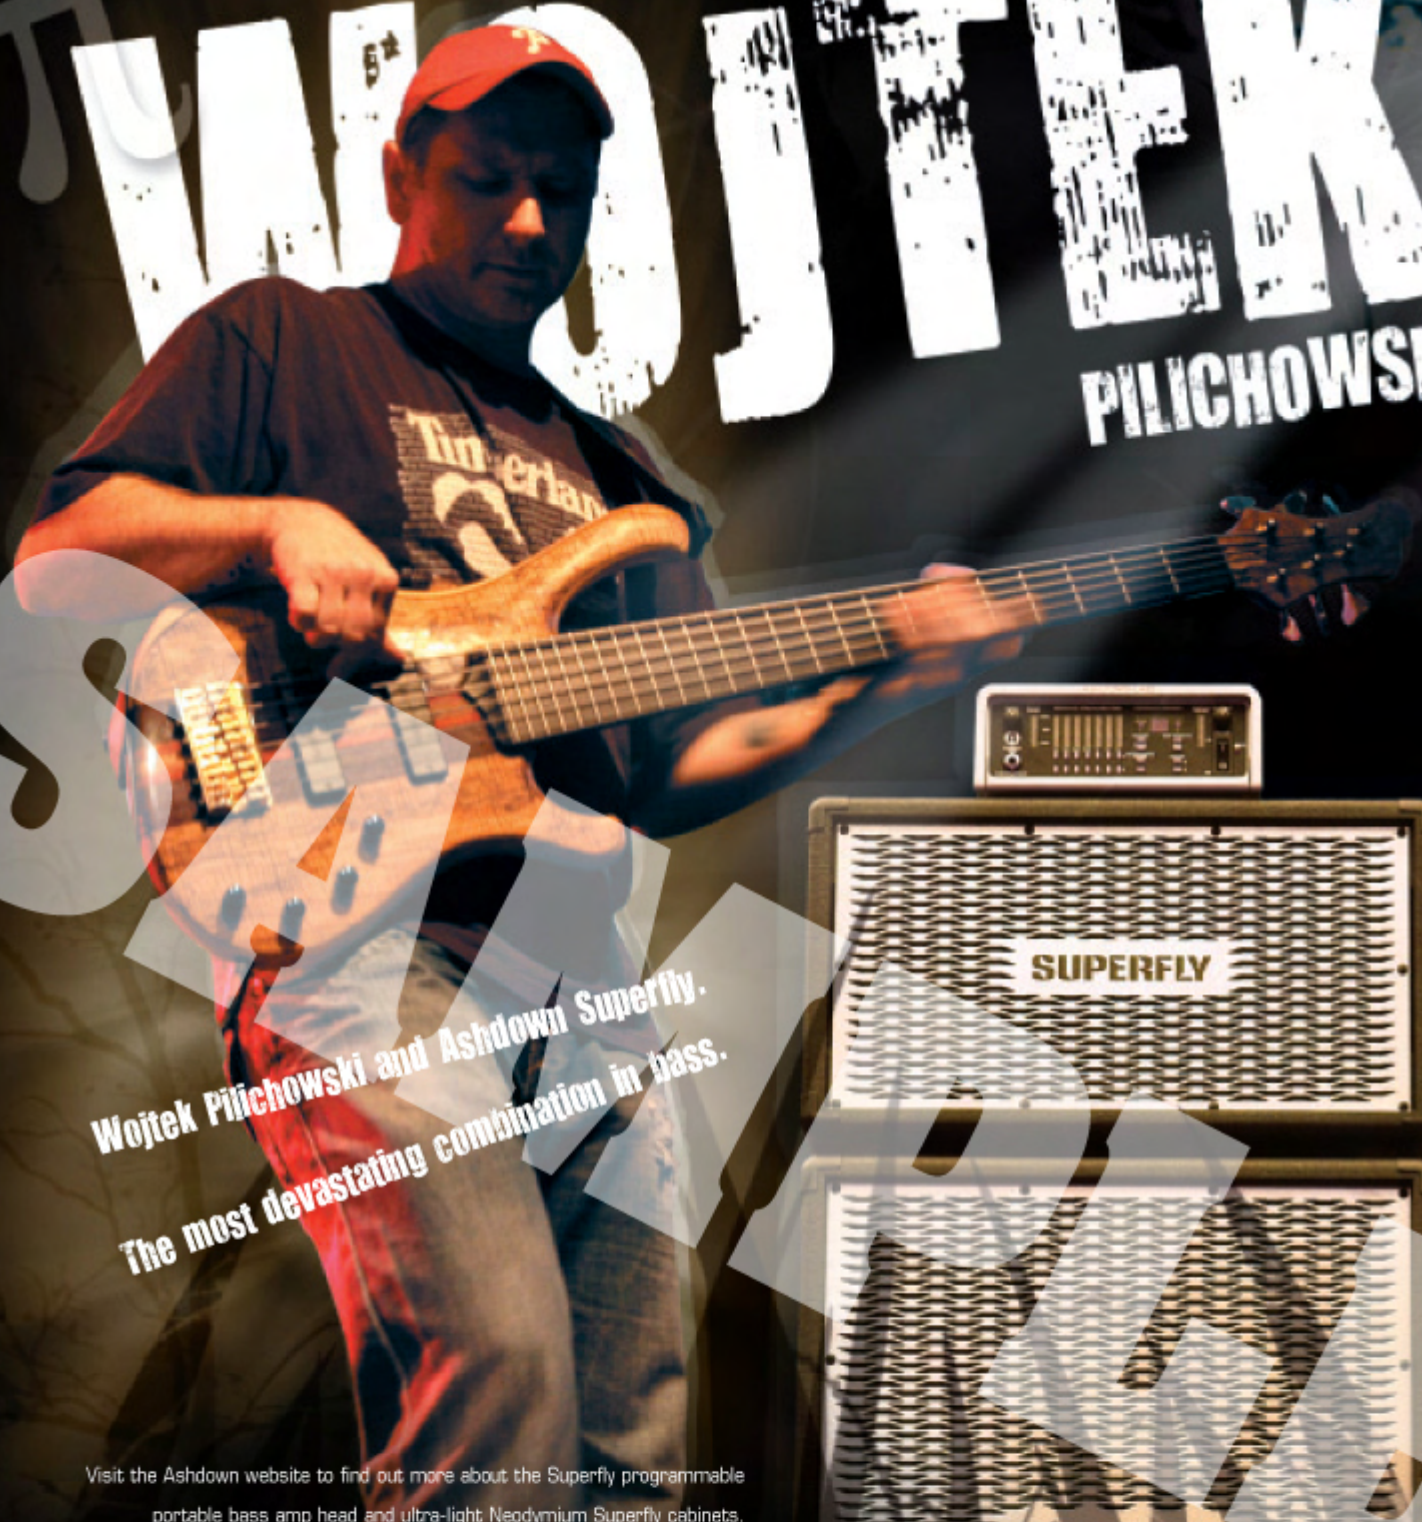

# WOJTEK PILICHOWSKI

Wojtek Pilichowski and Ashdown Superfly.  
The most devastating combination in bass.

Visit the Ashdown website to find out more about the Superfly programmable portable bass amp head and ultra-light Neodymium Superfly cabinets.