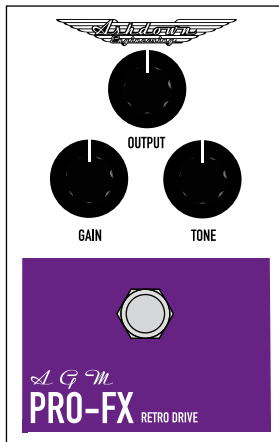

Specifications:

- Gain - Set the desired amount of Gain
- Output - Set the overall output volume of the pedal
- Tone - Set the tone, from thick to thin
- True Bypass switching
- 50mA draw
- 9 volt - Power Supply (Not Included)

Weight & Dimensions:

H: 58mm (Inc Pots) - 2.2"

W: 73mm - 2.9"

D: 112mm - 4.4"

Kgs: 0.5

Lbs: 1

MERCI!

**POUR L'ACHAT
VOTRE NOUVEAU
PRO FX PEDAL**