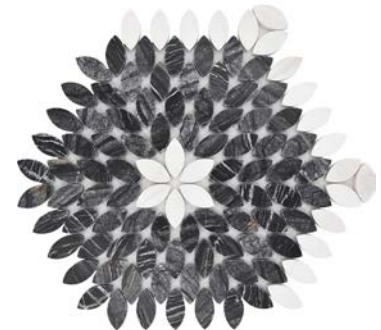

Steam Shower: No

WHITE  
TCMIC8803LFCTA

BLUE  
TCMIC8802LFBLA

BLACK  
TCMER8803BGA

[t]ileclub  
**SANTORINI**  
**WAVE MOSAIC**

Sold by: Sheet

Sheet Size: 9" x 12"

Thickness: 3/8"