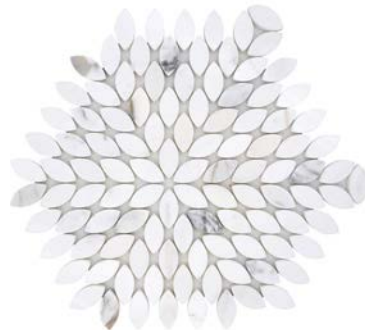

WHITE
TCMIC8803LFCTA