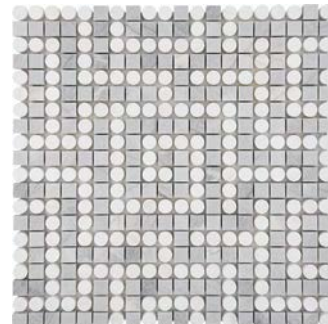

Shower Floor: Yes

Steam Shower: No

BLUE  
TCMIC8807DTBLA

GRAY  
TCMIC8805DTWTA

BLACK  
TCMIC8806DTBKA