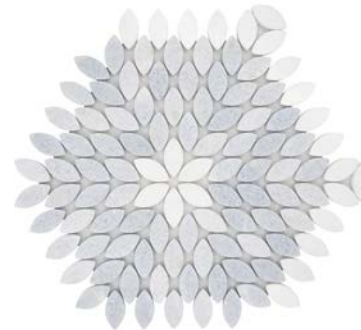

BLUE
TCMIC8802LFBLA