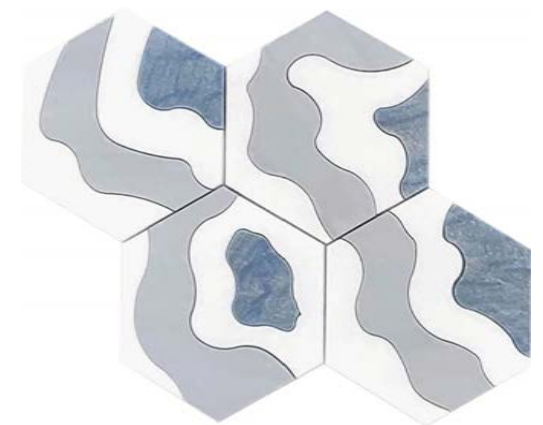

BLUE
TCSTRM8802BLA