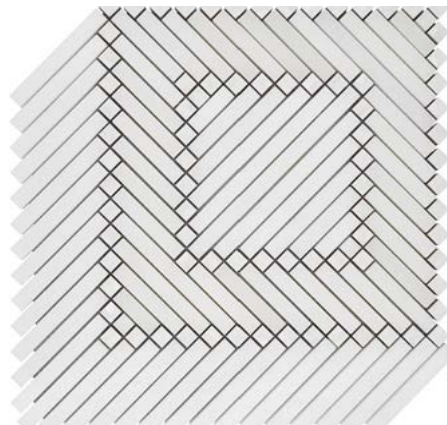

WHITE  
TCMIC8804SQPRA

WOOD-LOOK  
TCMIC8810SQWGA

[t]ileclub  
**SANTORINI**  
**KEY MOSAIC**

Sold by: Sheet

Piece Size: 11.2" x 11.2"

Thickness: 3/8"

Mounting: Mesh-mounted

Material: Stone