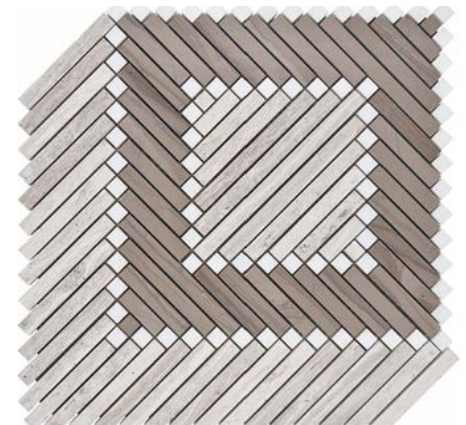

WHITE  
TCMIC8804SQPRA

WOOD-LOOK  
TCMIC8810SQWGA

[t]ileclub  
**SANTORINI**  
**KEY MOSAIC**

Sold by: Sheet

Piece Size: 11.2" x 11.2"

Thickness: 3/8"

Mounting: Mesh-mounted

Material: Stone