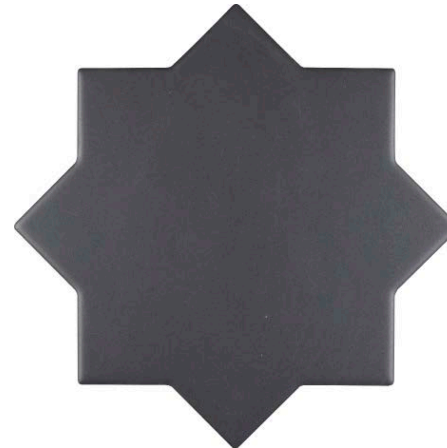

[t]ileclub
SANTA BARBARA

MATTE BLACK

Product Details

Sold by: Box

Piece Size: 5.35" x 5.35"

Thickness: 3/8"

Material: Ceramic

Color: Black

Finish: Matte

Pcs per Box: 27

Sq. Ft. per Box: 5.38

Edges: Pressed

Areas of Use

Wall: Indoor, Outdoor

Heated Areas: up to 150F

Residential Floor: Yes

Commercial Floor: No

Shower Wall: Yes

Shower Floor: Yes

Steam Room: No

Swimming Pool: No