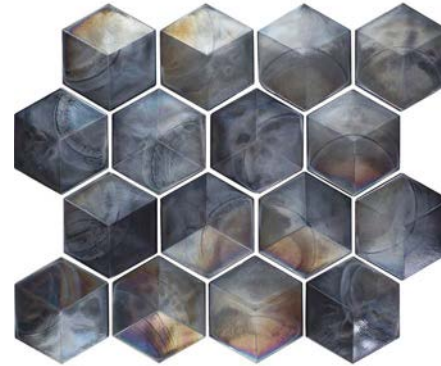

introducing
PRISM

3D GLASS MOSAICS

Brand new Prism cast glass mosaic tiles make the most stunning statement! These wall tiles come in 3D diamond, hexagon, and brick shapes in easy-to-install mosaic sheets. Choose from Pearl White, Jade Green, and Storm Gray. Perfect for indoor walls in homes, hotels, retail spaces, bars, and anywhere you want to make an impact!

BEVELED HEXAGON

Sold by: Sheet

Sheet Size: 11.9" x 10.3"

Chip Size: 2.9" x 2.9"

Thickness: Approx. 7/16"

Mounting: Mesh-backed

Material: Glass

Finish: Glossy

Steam Room: Yes

Swimming Pool: Yes

PEARL
TCAL8802WHT88H

STORM
TCAL8805GRY88H

JADE
TCAL8808GRN88H

[t]ileclub
PRISM

BEVELED DIAMOND

Sold by: Sheet

Sheet Size: 9.8" x 12.3"

Chip Size: 2.95" x 2.95"

Thickness: Approx. 3/8"

Mounting: Mesh-backed

Material: Glass

Finish: Glossy

Areas of Use

Interior: Yes