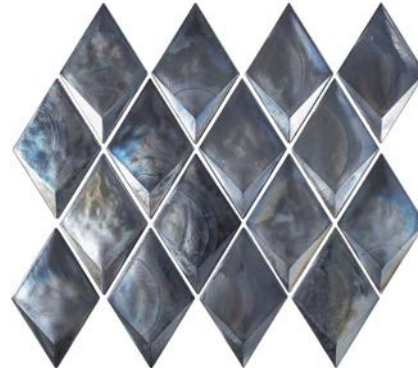

[t]ileclub
PRISM

BEVELED DIAMOND

Sold by: Sheet

Sheet Size: 9.8" x 12.3"

Chip Size: 2.95" x 2.95"

Thickness: Approx. 3/8"

Mounting: Mesh-backed

Material: Glass

Finish: Glossy

Areas of Use

Interior: Yes

Exterior: Yes

Heated Areas: Up to 150F

Residential Floor: No

Commercial Floor: No

Shower Wall: Yes

Shower Floor: No

Steam Room: Yes

Swimming Pool: Yes