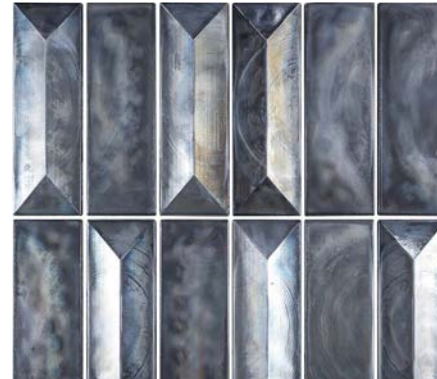

[t]ileclub PRISM

BEVELED BRICK

Sold by: Sheet

Sheet Size: 11.9" x 12"

Chip Size: 1.87" x 5.81"

Thickness: Approx. 15/32"

Mounting: Mesh-backed

Material: Glass

Finish: Glossy

Areas of Use

Interior: Yes

Exterior: Yes

Heated Areas: Up to 150F

Residential Floor: No

Commercial Floor: No

Shower Wall: Yes

Shower Floor: No

Steam Room: Yes

Swimming Pool: Yes