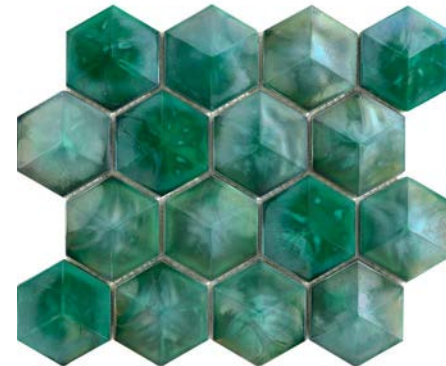

introducing
PRISM

3D GLASS MOSAICS

Brand new Prism cast glass mosaic tiles make the most stunning statement! These wall tiles come in 3D diamond, hexagon, and brick shapes in easy-to-install mosaic sheets. Choose from Pearl White, Jade Green, and Storm Gray. Perfect for indoor walls in homes, hotels, retail spaces, bars, and anywhere you want to make an impact!

BEVELED HEXAGON

Sold by: Sheet

Sheet Size: 11.9" x 10.3"

Chip Size: 2.9" x 2.9"

Thickness: Approx. 7/16"

Mounting: Mesh-backed

Material: Glass

Finish: Glossy

Steam Room: Yes

Swimming Pool: Yes

PEARL
TCAL8802WHT88H

STORM
TCAL8805GRY88H

JADE
TCAL8808GRN88H

[t]ileclub
PRISM

BEVELED DIAMOND

Sold by: Sheet

Sheet Size: 9.8" x 12.3"

Chip Size: 2.95" x 2.95"

Thickness: Approx. 3/8"

Mounting: Mesh-backed

Material: Glass

Finish: Glossy

Areas of Use

Interior: Yes