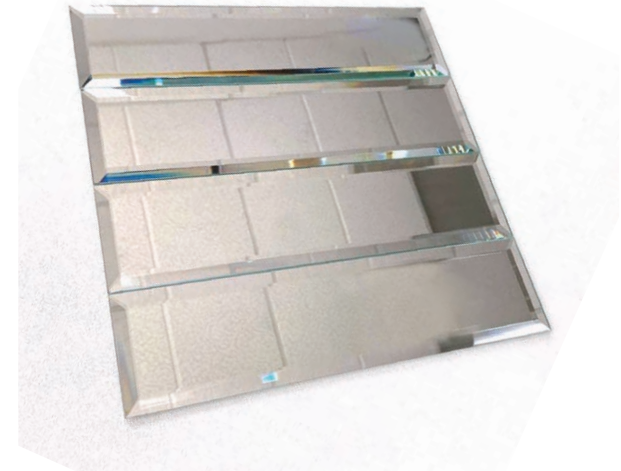

[t]ileclub

MIRROR TILES

GLASS SUBWAY TILES

3" x 12"

Sold by: Box

Piece Size: 3" x 12"

Material: Glass

Finish: Clear or Antique

Edges: Beveled

Pcs per Box: 20

Sq. Ft. per Box: 5

Areas of Use

Wall: Indoor

Residential Floor: No

Commercial Floor: No

Shower Wall: Yes

Shower Floor: No

Steam Room: No

Swimming Pool: No