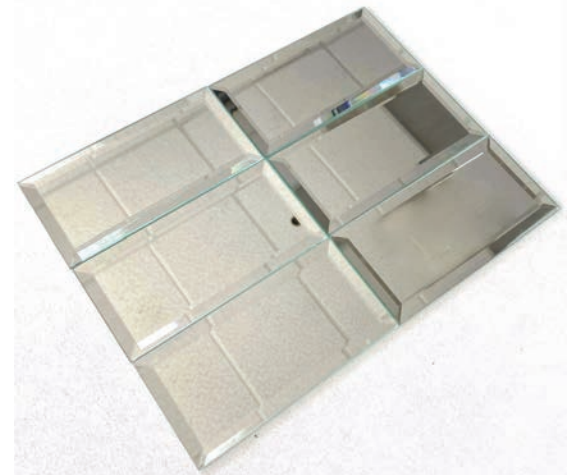

GLASS SUBWAY TILES

3" x 6"

Sold by: Box

Piece Size: 3" x 6"

Material: Glass

Finish: Clear or Antique

Edges: Beveled

Pcs per Box: 40

Swimming Pool: No

MR-ANT36

MR-CLR36

[t]ileclub

MIRROR TILES

GLASS MOSAIC TILES

Arrowhead Antique Mirror Glass
Marble Mosaic Tile
TCANG5504Z

Sold by: sheet