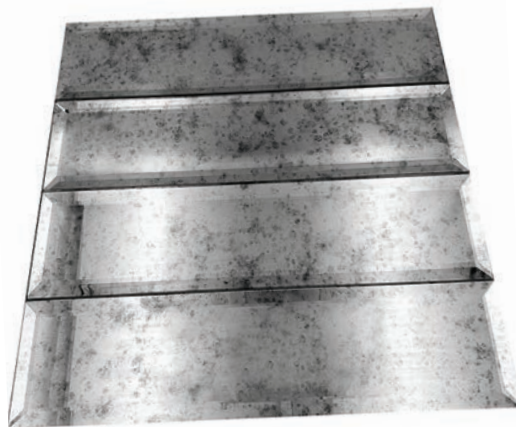

[t]ileclub

MIRROR TILES

GLASS SUBWAY TILES

3" x 12"

Sold by: Box

Piece Size: 3" x 12"

Material: Glass

Finish: Clear or Antique

Edges: Beveled

Pcs per Box: 20

Sq. Ft. per Box: 5

Areas of Use

Wall: Indoor

Residential Floor: No

Commercial Floor: No

Shower Wall: Yes

Shower Floor: No

Steam Room: No

Swimming Pool: No