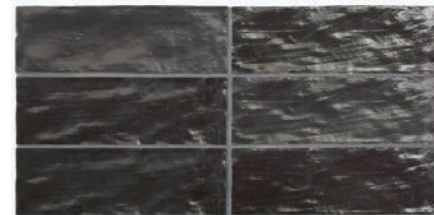

[t]ileclub
MALLORCA
2.5" x 8" TILES

Sold by: box

Piece Size: 2.58" x 7.9"

Thickness: Approx. 5/16"

Material: Ceramic

Finish: Pearl Glaze

Pcs per Box: 38

Sq. Ft. per Box: 5.38

AS SEEN ON HGTV FIXER TO FABULOUS

BLACK