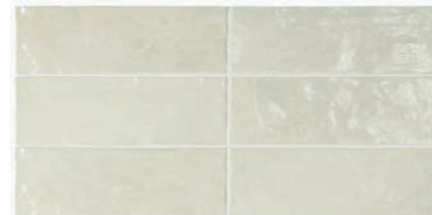

Finish: Pearl Glaze

Pcs per Box: 38

Sq. Ft. per Box: 5.38

AS SEEN ON HGTV FIXER TO FABULOUS

WHITE

GRAY

BLUE

GREEN