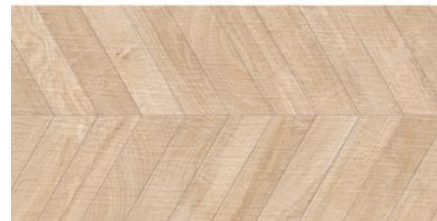

[t]ileclub
JAPANDI
CHEVRON TILES

Sold by: Box

Sheet Size: 23.7x47.25"

Thickness: 10.8mm

Material: Porcelain

Finish: Matte

Pcs per Box: 2

Sq. Ft. per Box: 15.49

Areas of Use

Wall: Indoor, Outdoor

Residential Floor: Yes

Commercial Floor: Yes

Shower Wall: Yes

Shower Floor: Yes

Steam Room: Yes

Swimming Pool: No

Water Absorption: < 0.15%

Slip Resistance: R9

Breaking Strength: 2900 N

Thermal Shock: Resists

Frost Resistance: Resists

Stain Resistance: 5

Modulus of Rupture: 49 N/mm²

Grout Joint Rec: 2mm

Edges: Rectified

Country of Origin: Spain

NATURAL