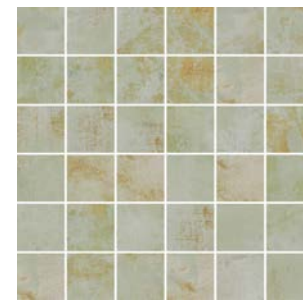

Country of Origin: Spain

WHITE

IVORY

BLUE

GREEN

[t]ileclub
GILDED AGE
HEXAGON

Sold by: box
Tile Size: 9.84" x 11.42"
Thickness: 3/8"
Material: Porcelain
Finish: Natural
Edges: Rectified
Pcs per Box:4
Sq. Ft. per Box: 15.27