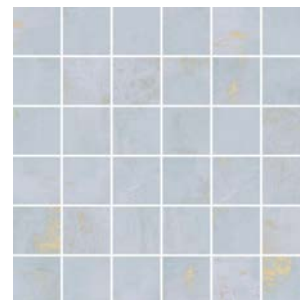

Country of Origin: Spain

WHITE

IVORY

BLUE

GREEN

[t]ileclub
GILDED AGE
HEXAGON

Sold by: box
Tile Size: 9.84" x 11.42"
Thickness: 3/8"
Material: Porcelain
Finish: Natural
Edges: Rectified
Pcs per Box:4
Sq. Ft. per Box: 15.27