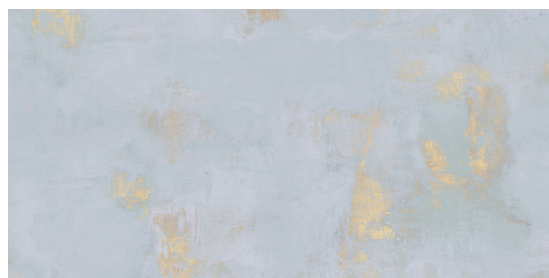

Shower Wall: Yes

Shower Floor: No

Steam Room: Yes

Swimming Pool: No

Country of Origin: Spain

WHITE

IVORY

BLUE