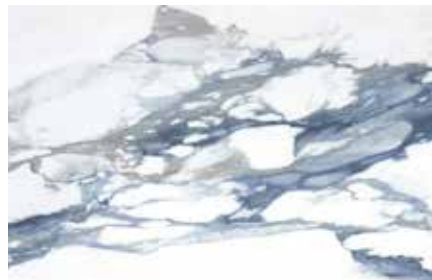

Country of Origin: Spain

CALACATTA BLUE

GALAXY BEIGE

METRO BLACK

[t]ileclub
EMPORIO

Field Tiles

Sold by: Box

Piece Size: 23.62" x 47.25"