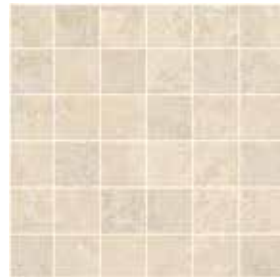

[t]ileclub
EMPORIO

Field Tiles

Sold by: Box

Piece Size: 23.62" x 47.25"

Finish: Polished

Porcelain Edges: Rectified

Pcs per Box: 2

Sq. Ft. per Box: 15.55

Mosaics

Sold by: Sheet

Sheet Size: 11.81" x 11.81"

Chip Size: 2" x 2"

Areas of Use

Wall: Indoor, Outdoor

Residential Floor: Yes

Commercial Floor: Mosaics

Shower Wall: Yes

Shower Floor: Mosaics

Steam Room: Yes

Swimming Pool: Mosaics