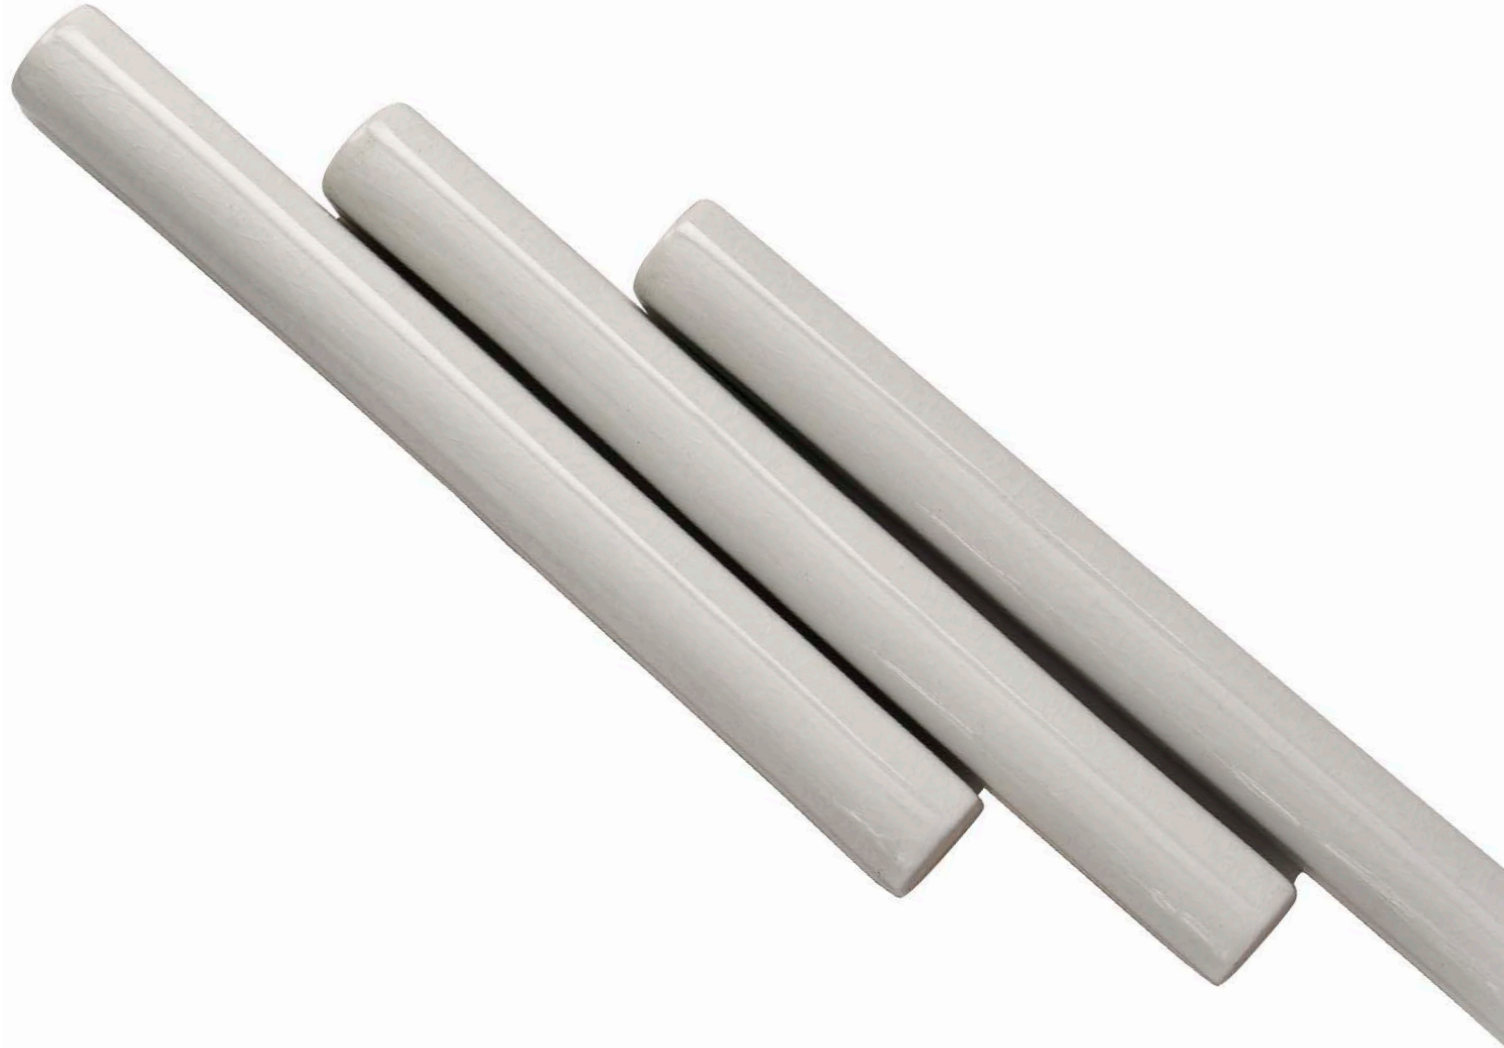

[t]ileclub
CHATEAU
PENCIL TRIM

Sold by: Piece

Piece Size: 0.6" x 6"

Thickness: 5/16"

Mounting: Loose

Material: Ceramic

Finish: Glossy

Areas of Use

Interior: Yes

Exterior: No

Heated Areas: Up to 150F

Residential Floor: Yes

Commercial Floor: No

Shower Wall: Yes

Shower Floor: No

Steam Room: No

Swimming Pool: No

WHITE
TCCMC88P08A

BLUE
TCCMC88P09A

TUNDRA SAGE
TCCMC88P10A