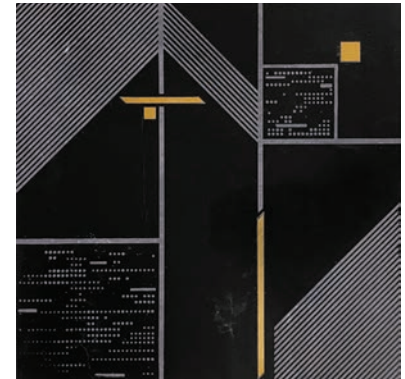

[t]ileclub

BRASS INLAY GEO DECO

Product Details

Sold by: Sheet

Sheet Size: 12" x 12"

Thickness: 3/8"

Material: Marble, Brass

Finish: Polished

Sq. Ft. per Sheet: 1

Areas of Use

Interior: Yes

Exterior: No

Residential Floor: No

Commercial Floor: No

Shower Wall: Yes

Shower Floor: No

Steam room: No

Swimming Pool: No