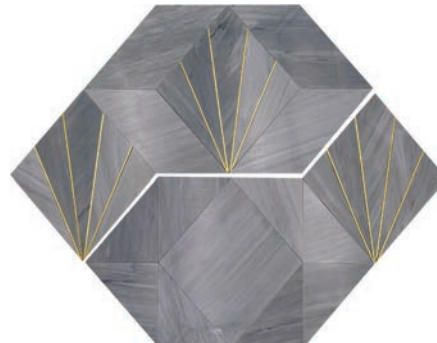

[t]ileclub BRASS INLAY ART DECO

Product Details

Sold by: Set of 2 Pieces

Set Size: 27.4" x 28.5"

Thickness: 3/8"

Material: Marble, Brass

Finish: Polished

Sq. Ft. per Set: 4.7

Areas of Use

Interior: Yes

Exterior: No

Residential Floor: Yes

Commercial Floor: No

Shower Wall: No

Shower Floor: No

Steam room: No

Swimming Pool: No