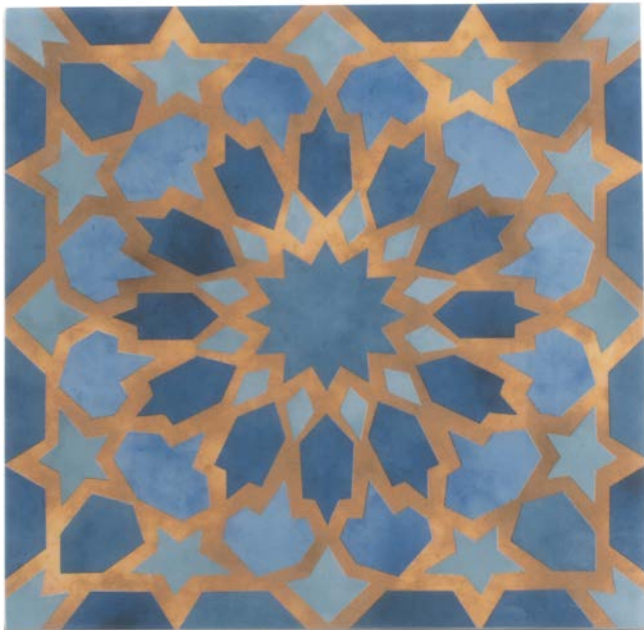

[t]ileclub
AMIRA
SAMARKAND BLUE

Areas of Use

Wall: Indoor, Outdoor
Heat Areas: up to 150F
Residential Floor: Yes
Commercial Floor: Yes
Shower Wall: Yes
Shower Floor: Yes
Steam Room: Yes
Pool: Yes

TCMRDI03