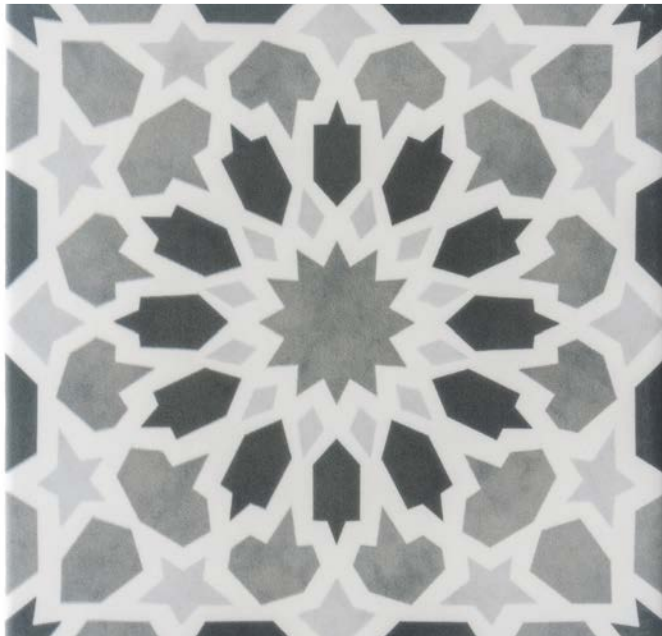

[t]ileclub
AMIRA
SHADOW

Areas of Use

Wall: Indoor, Outdoor
Heat Areas: up to 150F
Residential Floor: Yes
Commercial Floor: Yes
Shower Wall: Yes
Shower Floor: Yes
Steam Room: Yes
Pool: Yes

TCMRDI07