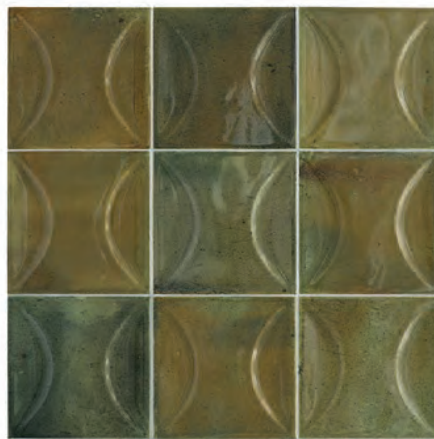

LUNA ARC OLIVE
TCMODDECOLV44