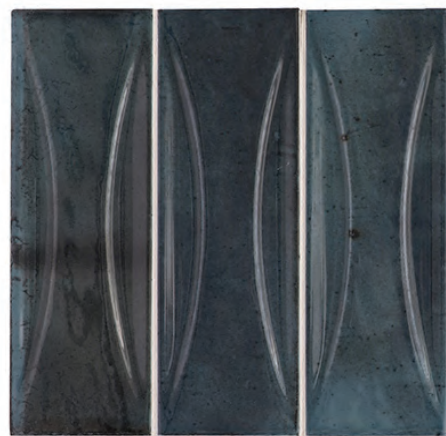

Pool: N

2.6" x 8" ARC SUBWAY

LUNA ARC WHITE
TCMODDECWHT258

LUNA ARC PINK
TCMODDECPNK258

LUNA ARC CARAMEL
TCMODDECCAR258

LUNA ARC RED
TCMODDECRED258

LUNA ARC OLIVE
TCMODDECOLV258

LUNA ARC CELADON
TCMODDECCEL258

LUNA ARC SKY
TCMODDECSKY258

LUNA ARC BLUE
TCMODDECBLU258

LUNA ARC BLACK
TCMODDECBLK258

LUNA CERAMIC TILES

Subway

DETAILS

Sold by: Box

Piece Size: 2.58" x 7.9"