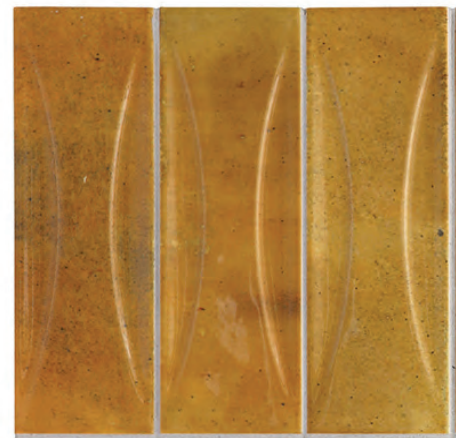

Pool: N

2.6" x 8" ARC SUBWAY

LUNA ARC WHITE
TCMODDECWHT258

LUNA ARC PINK
TCMODDECPNK258

LUNA ARC CARAMEL
TCMODDECCAR258

LUNA ARC RED
TCMODDECRED258

LUNA ARC OLIVE
TCMODDECOLV258

LUNA ARC CELADON
TCMODDECCEL258

LUNA ARC SKY
TCMODDECSKY258

LUNA ARC BLUE
TCMODDECBLU258

LUNA ARC BLACK
TCMODDECBLK258

LUNA CERAMIC TILES

Subway

DETAILS

Sold by: Box

Piece Size: 2.58" x 7.9"