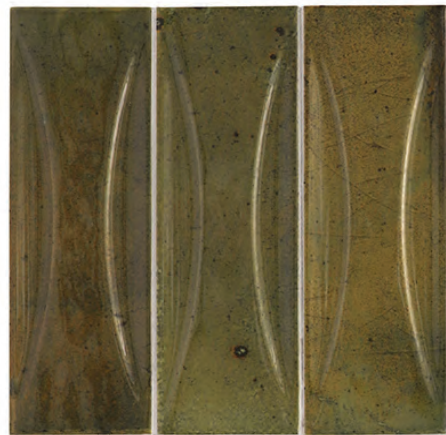

Pool: N

2.6" x 8" ARC SUBWAY

LUNA ARC WHITE
TCMODDECWHT258

LUNA ARC PINK
TCMODDECPNK258

LUNA ARC CARAMEL
TCMODDECCAR258

LUNA ARC RED
TCMODDECRED258

LUNA ARC OLIVE
TCMODDECOLV258

LUNA ARC CELADON
TCMODDECCEL258

LUNA ARC SKY
TCMODDECSKY258

LUNA ARC BLUE
TCMODDECBLU258

LUNA ARC BLACK
TCMODDECBLK258

LUNA CERAMIC TILES

Subway

DETAILS

Sold by: Box

Piece Size: 2.58" x 7.9"