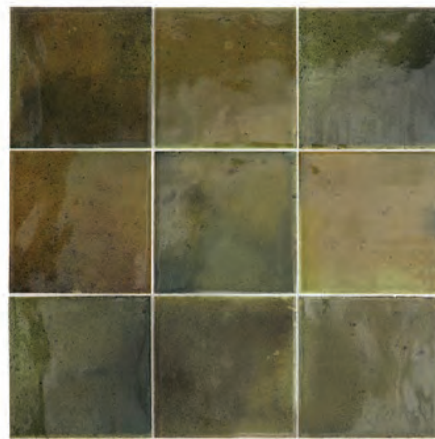

LUNA OLIVE 4X4
TCMODOLV44